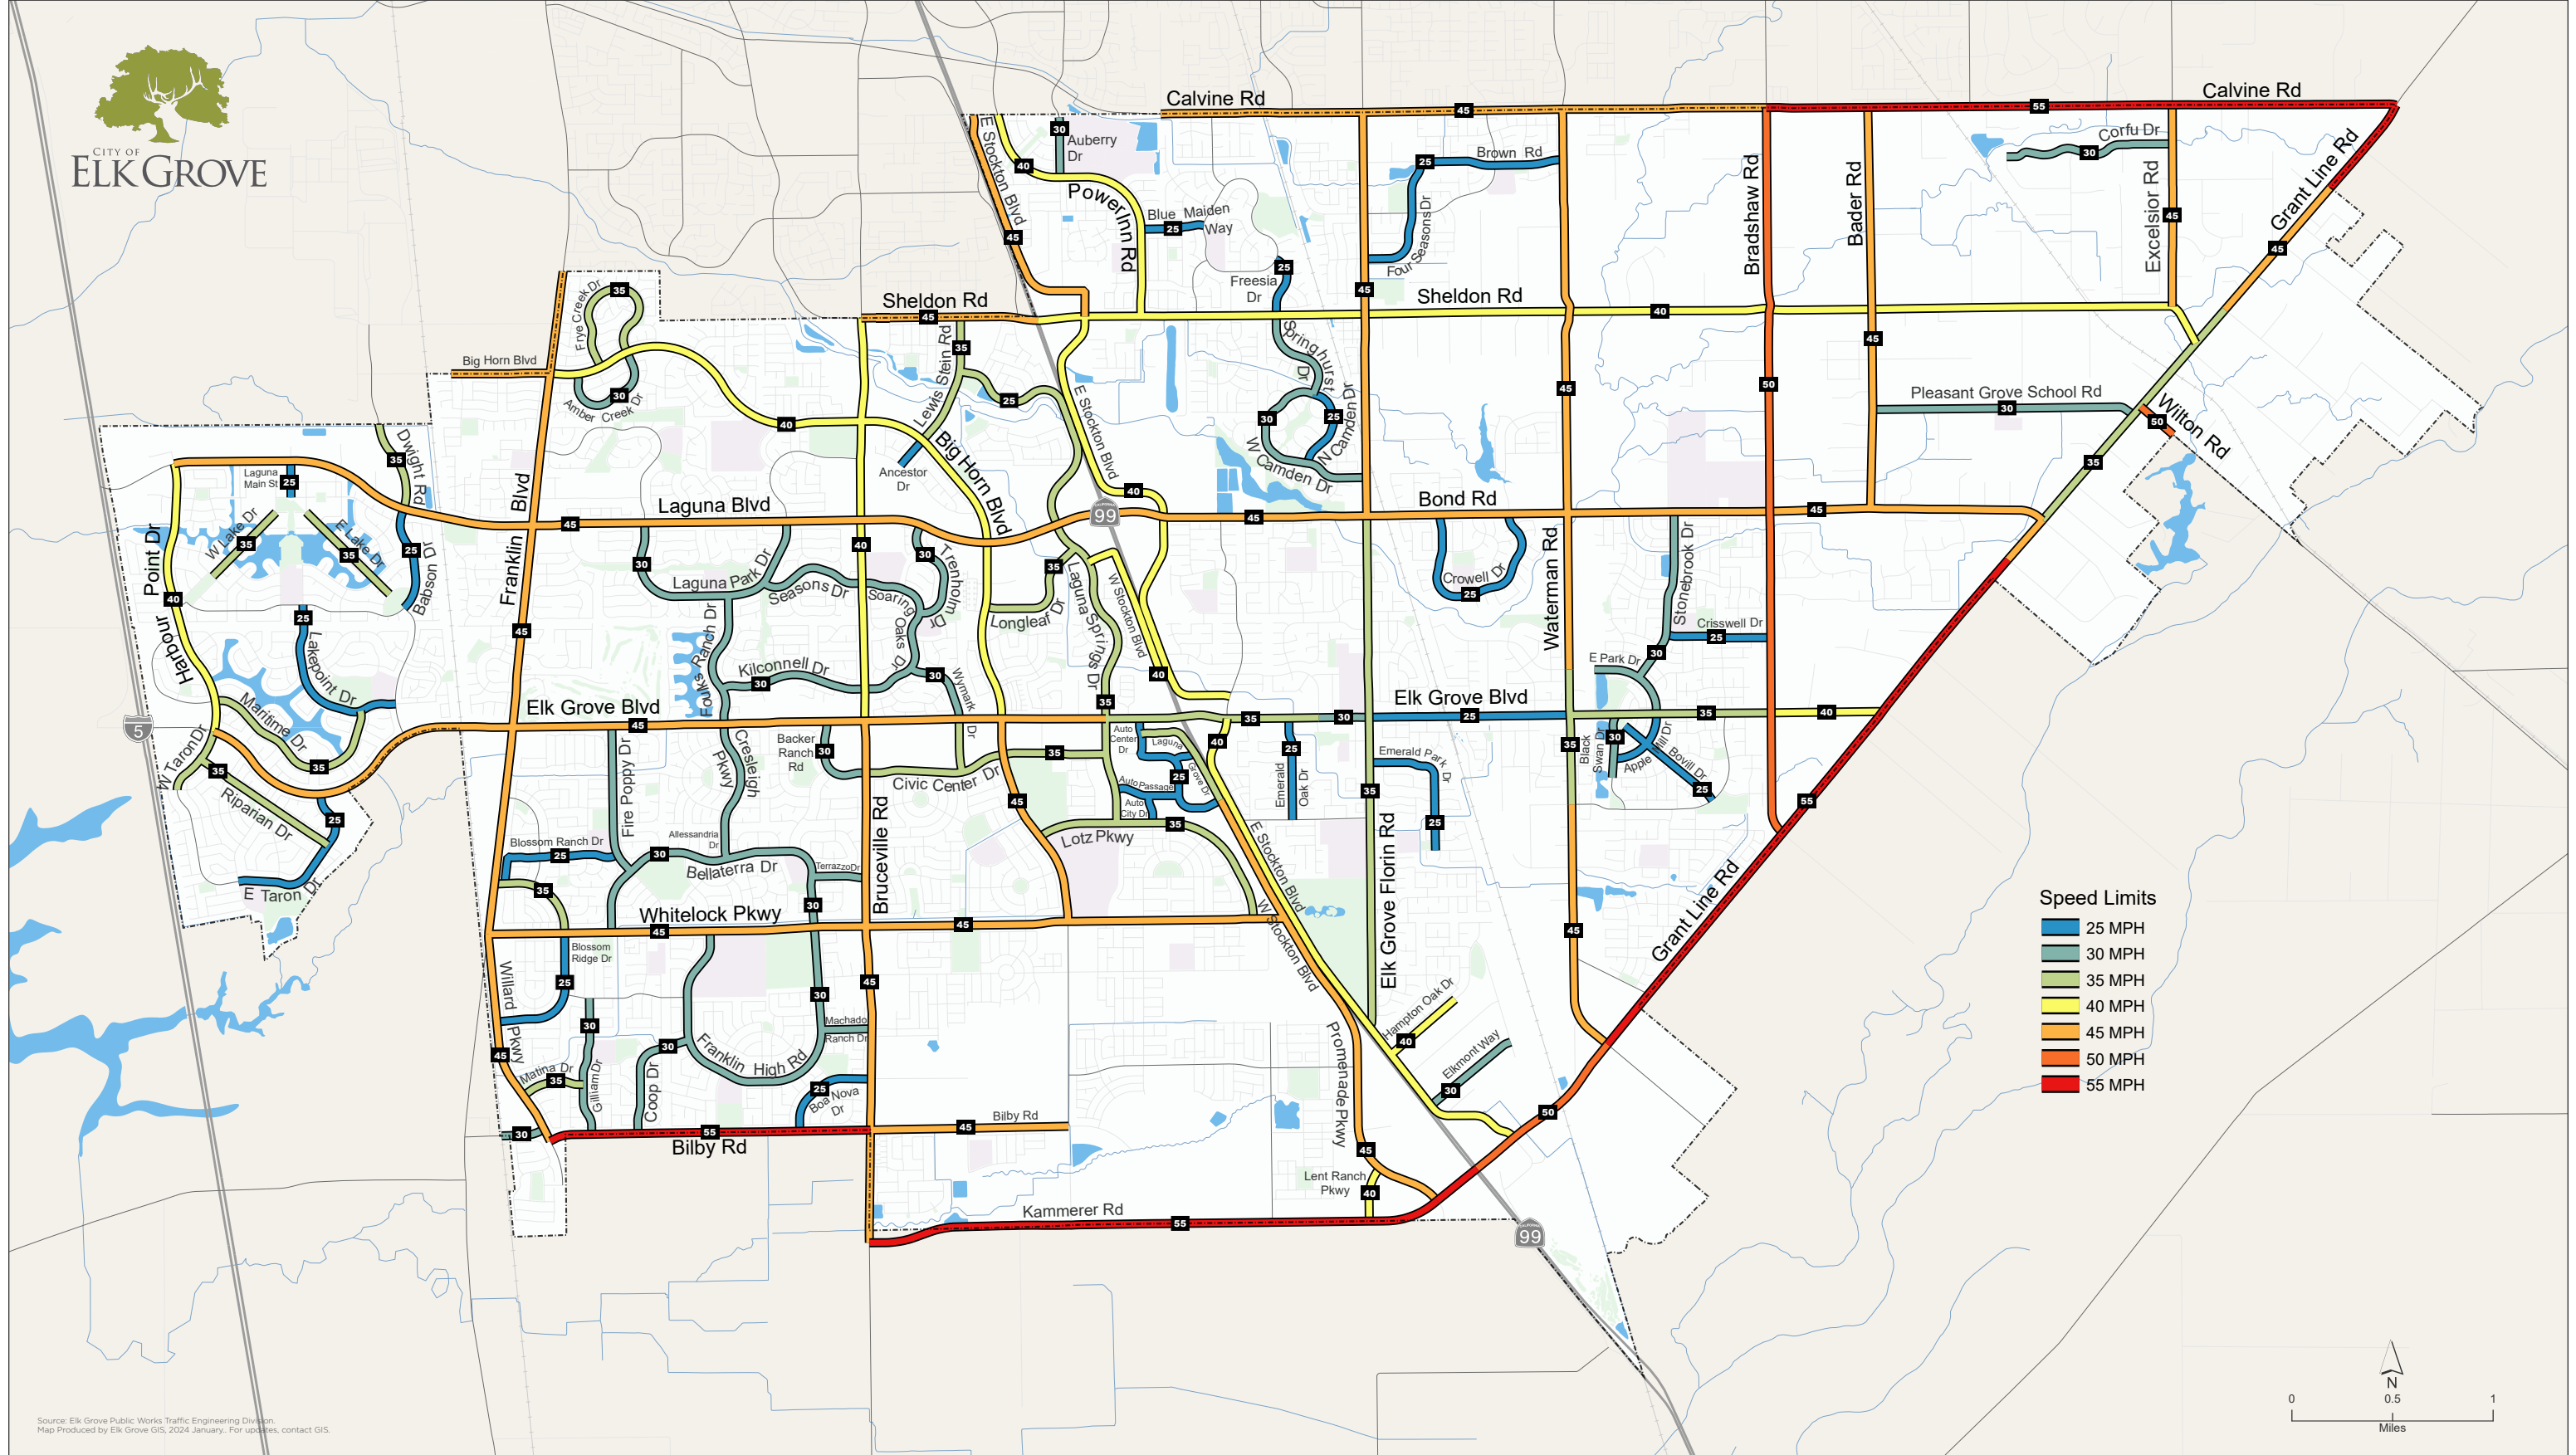

City of Elk Grove Speed Limits

Speed Limits

- 25 MPH
- 30 MPH
- 35 MPH
- 40 MPH
- 45 MPH
- 50 MPH
- 55 MPH