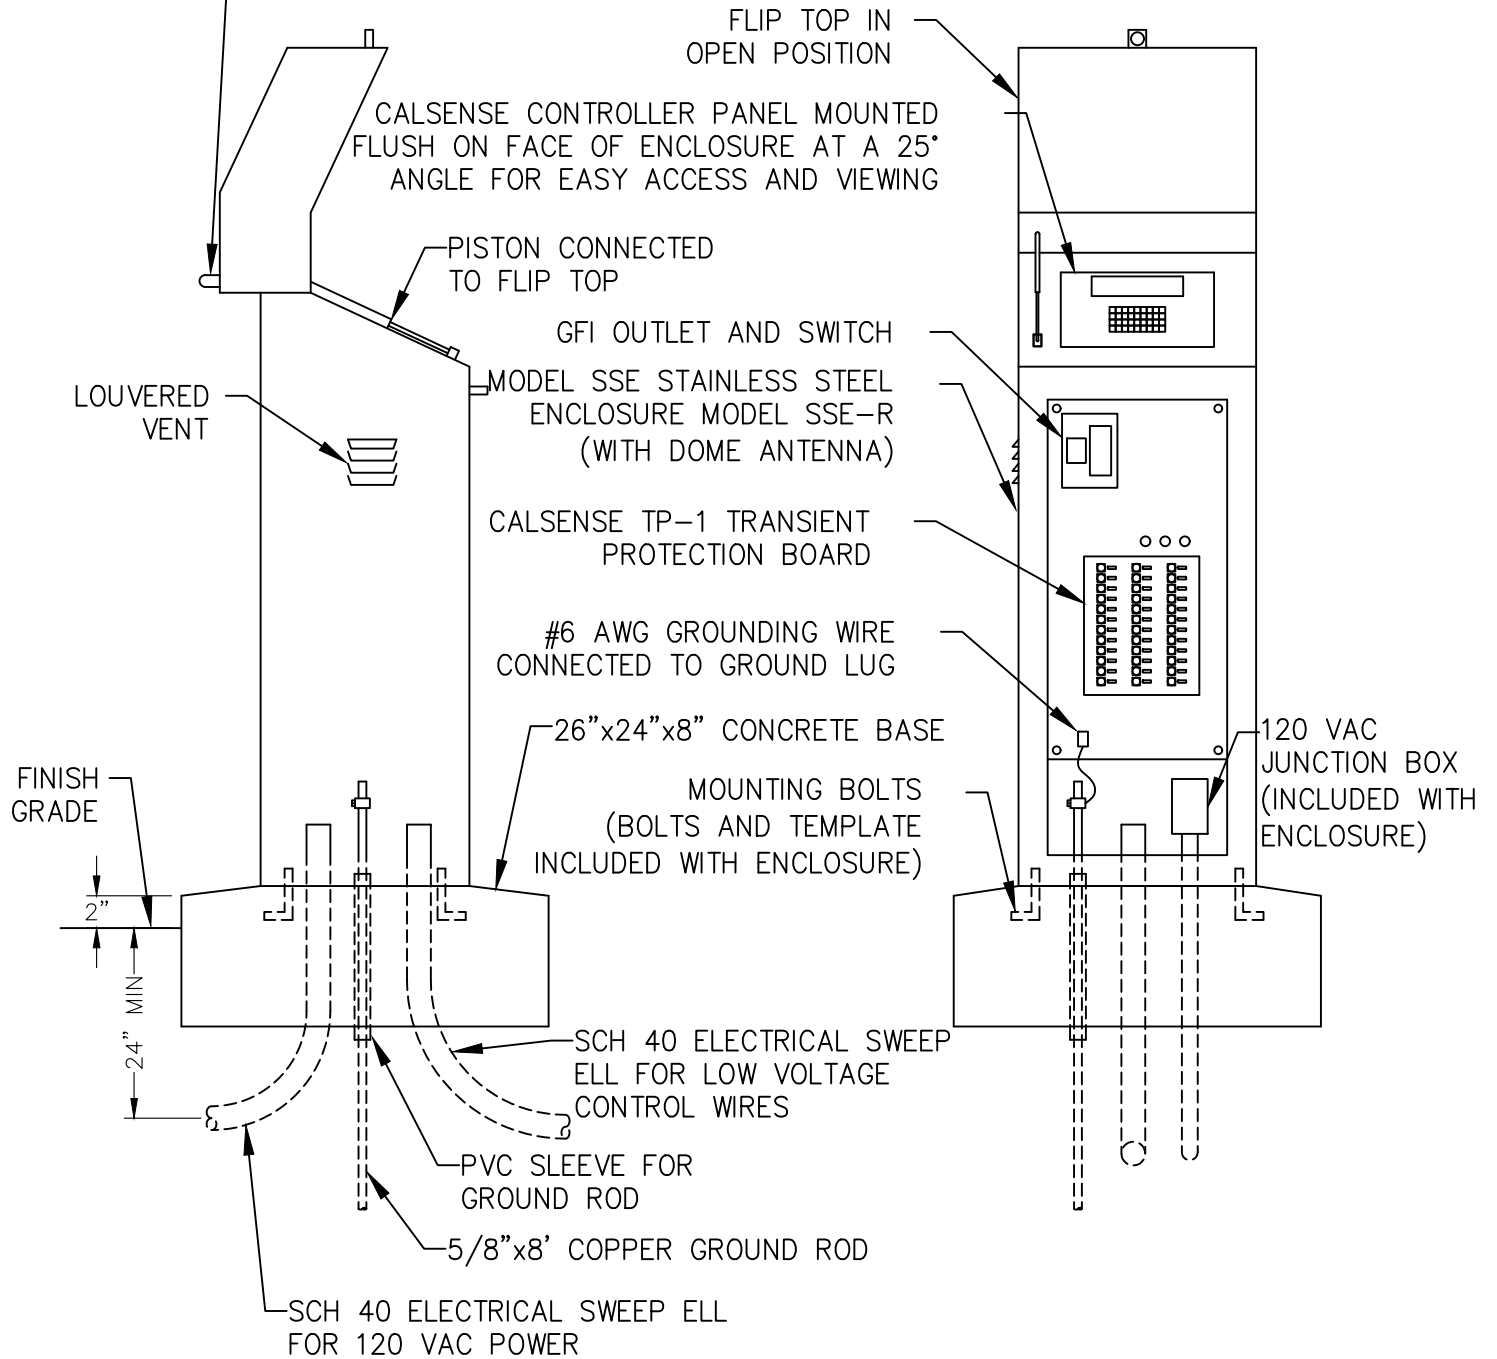

DATE: 09/22/2017		NOT TO SCALE	
REVISION	BY	APPROVED	DATE

CITY OF ELK GROVE - PUBLIC WORKS

APPROVED BY:  
*Robert M. Muddoch*  
CITY ENGINEER      10/24/2018  
DATE

**IRRIGATION CONTROLLER  
ENCLOSURE**

DRAWING NUMBER

**L - 17**