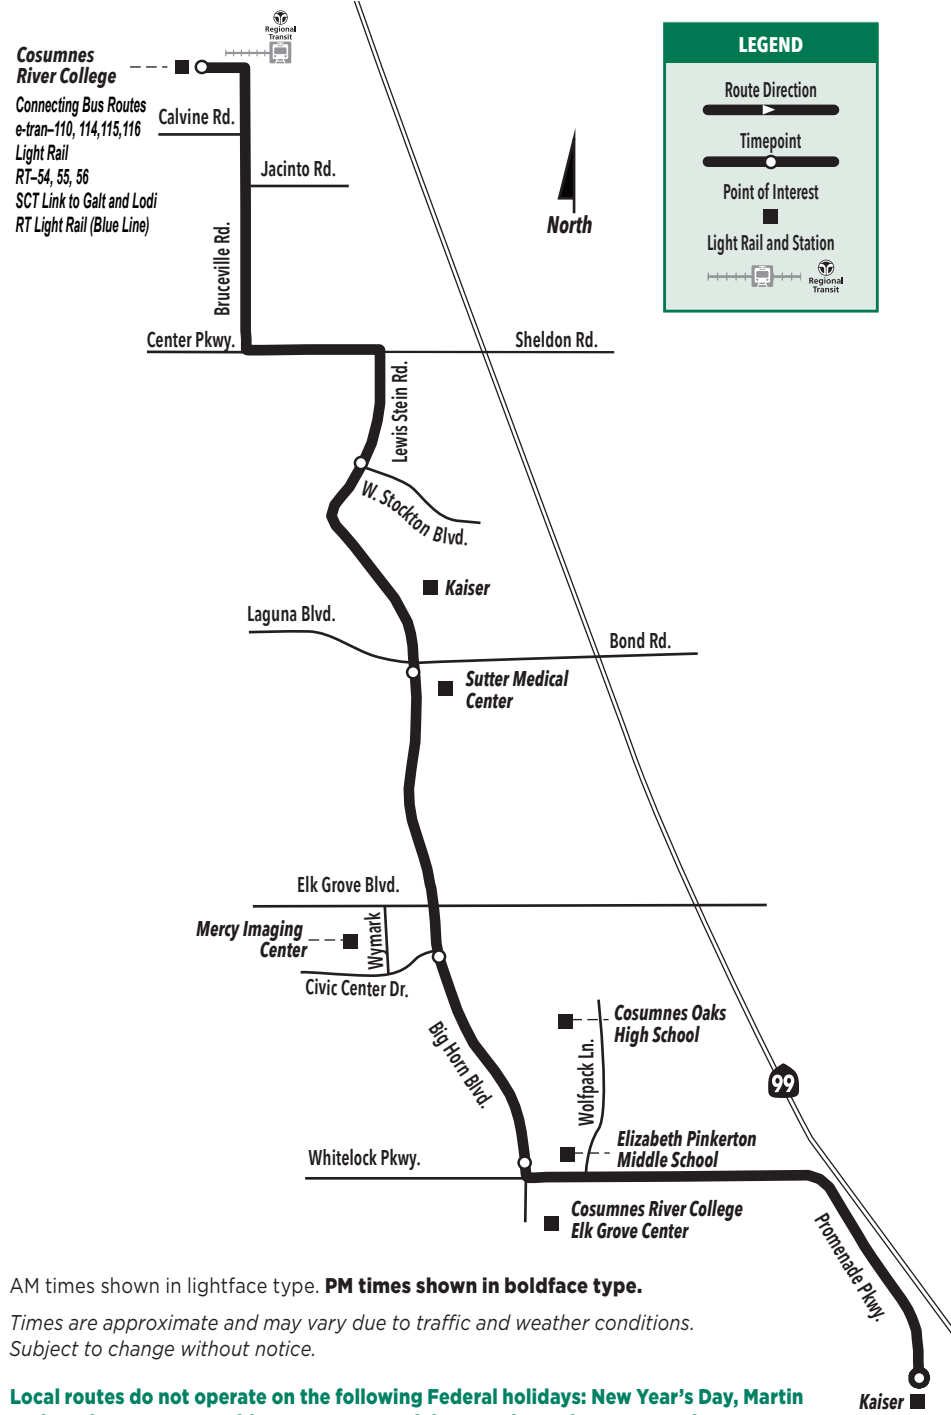

Cosumnes River College (CRC)	Lewis Stein Rd. at W. Stockton Blvd.	Big Horn Blvd. at Laguna Blvd.	Big Horn Blvd. at Civic Center Dr.	Whitelock Pkwy. at Big Horn Blvd.	Promenade Pkwy. at Kaiser
6:41 AM	6:51 AM	6:56 AM	6:59 AM	7:02 AM	7:06 AM
7:11 AM	7:21 AM	7:26 AM	7:29 AM	7:32 AM	7:36 AM
7:41 AM	7:51 AM	7:56 AM	7:59 AM	8:02 AM	8:06 AM
8:11 AM	8:21 AM	8:26 AM	8:29 AM	8:32 AM	8:36 AM
8:41 AM	8:51 AM	8:56 AM	8:59 AM	9:02 AM	9:06 AM
9:11 AM	9:21 AM	9:26 AM	9:29 AM	9:32 AM	9:36 AM
9:41 AM	9:51 AM	9:56 AM	9:59 AM	10:02 AM	10:06 AM
10:11 AM	10:21 AM	10:26 AM	10:29 AM	10:32 AM	10:36 AM
10:41 AM	10:51 AM	10:56 AM	10:59 AM	11:02 AM	11:06 AM
11:11 AM	11:21 AM	11:26 AM	11:29 AM	11:32 AM	11:36 AM
11:41 AM	11:51 AM	11:56 AM	11:59 AM	12:02 PM	12:06 PM
12:11 PM	12:21 PM	12:26 PM	12:29 PM	12:32 PM	12:36 PM
12:41 PM	12:51 PM	12:56 PM	12:59 PM	1:02 PM	1:06 PM
1:11 PM	1:21 PM	1:26 PM	1:29 PM	1:32 PM	1:36 PM
1:41 PM	1:51 PM	1:56 PM	1:59 PM	2:02 PM	2:06 PM
2:11 PM	2:21 PM	2:26 PM	2:29 PM	2:32 PM	2:36 PM
2:41 PM	2:51 PM	2:56 PM	2:59 PM	3:02 PM	3:06 PM
3:11 PM	3:21 PM	3:26 PM	3:29 PM	3:32 PM	3:36 PM
3:41 PM	3:51 PM	3:56 PM	3:59 PM	4:02 PM	4:06 PM
4:11 PM	4:21 PM	4:26 PM	4:29 PM	4:32 PM	4:36 PM
4:41 PM	4:51 PM	4:56 PM	4:59 PM	5:02 PM	5:06 PM
5:11 PM	5:21 PM	5:26 PM	5:29 PM	5:32 PM	5:36 PM
5:41 PM	5:51 PM	5:56 PM	5:59 PM	6:02 PM	6:06 PM
6:11 PM	6:21 PM	6:26 PM	6:29 PM	6:32 PM	6:36 PM
6:41 PM	6:51 PM	6:56 PM	6:59 PM	7:02 PM	7:06 PM
7:41 PM	7:51 PM	7:56 PM	7:59 PM	8:02 PM	8:06 PM
8:41 PM	8:51 PM	8:56 PM	8:59 PM	9:02 PM	9:06 PM
9:41 PM	9:51 PM	9:56 PM	9:59 PM	10:02 PM	10:06 PM

AM times shown in lightface type. **PM times shown in boldface type.**

Times are approximate and may vary due to traffic and weather conditions. Subject to change without notice.

Local routes do not operate on the following Federal holidays: New Year's Day, Martin Luther King Jr. Day, President's Day, Memorial Day, Independence Day, Labor Day, Veteran's day, Thanksgiving Day and Christmas Day.

Saturday: Northbound

Promenade Pkwy./Kaiser to Cosumnes River College

Promenade Pkwy. at Kaiser	Big Horn Blvd. at Whitelock Pkwy.	Big Horn Blvd. at Civic Center Dr.	Big Horn Blvd. at Laguna Blvd.	Lewis Stein Rd. at W. Stockton Blvd.	Cosumnes River College (CRC)
6:27 AM	6:31 AM	6:34 AM	6:39 AM	6:44 AM	6:50 AM
7:27 AM	7:31 AM	7:34 AM	7:39 AM	7:44 AM	7:50 AM
8:27 AM	8:31 AM	8:34 AM	8:39 AM	8:44 AM	8:50 AM
9:27 AM	9:31 AM	9:34 AM	9:39 AM	9:44 AM	9:50 AM
10:27 AM	10:31 AM	10:34 AM	10:39 AM	10:44 AM	10:50 AM
11:27 AM	11:31 AM	11:34 AM	11:39 AM	11:44 AM	11:50 AM
12:27 PM	12:31 PM	12:34 PM	12:39 PM	12:44 PM	12:50 PM
1:27 PM	1:31 PM	1:34 PM	1:39 PM	1:44 PM	1:50 PM
2:27 PM	2:31 PM	2:34 PM	2:39 PM	2:44 PM	2:50 PM
3:27 PM	3:31 PM	3:34 PM	3:39 PM	3:44 PM	3:50 PM
4:27 PM	4:31 PM	4:34 PM	4:39 PM	4:44 PM	4:50 PM
5:27 PM	5:31 PM	5:34 PM	5:39 PM	5:44 PM	5:50 PM

Saturday: Southbound

Cosumnes River College to Promenade Pkwy./Kaiser

Cosumnes River College (CRC)	Lewis Stein Rd. at W. Stockton Blvd.	Big Horn Blvd. at Laguna Blvd.	Big Horn Blvd. at Civic Center	Whitelock Pkwy. at Big Horn Blvd.	Promenade Pkwy. at Kaiser
6:56 AM	7:06 AM	7:11 AM	7:14 AM	7:17 AM	7:21 AM
7:56 AM	8:06 AM	8:11 AM	8:14 AM	8:17 AM	8:21 AM
8:56 AM	9:06 AM	9:11 AM	9:14 AM	9:17 AM	9:21 AM
9:56 AM	10:06 AM	10:11 AM	10:14 AM	10:17 AM	10:21 AM
10:56 AM	11:06 AM	11:11 AM	11:14 AM	11:17 AM	11:21 AM
11:56 AM	12:06 PM	12:11 PM	12:14 PM	12:17 PM	12:21 PM
12:56 PM	1:06 PM	1:11 PM	1:14 PM	1:17 PM	1:21 PM
1:56 PM	2:06 PM	2:11 PM	2:14 PM	2:17 PM	2:21 PM
2:56 PM	3:06 PM	3:11 PM	3:14 PM	3:17 PM	3:21 PM
3:56 PM	4:06 PM	4:11 PM	4:14 PM	4:17 PM	4:21 PM
4:56 PM	5:06 PM	5:11 PM	5:14 PM	5:17 PM	5:21 PM
5:56 PM	6:06 PM	6:11 PM	6:14 PM	6:17 PM	6:21 PM

If you need translation services for languages other than English, please call 916.687.3009 for assistance.

Spanish: Si necesita servicios de traducción para otro lenguaje, aparte de Ingles, Por favor llamar al 916.687.3009 para asistencia.

Vietnamese: Nếu bạn cần dịch vụ thông dịch cho các ngôn ngữ khác ngoài tiếng Anh, xin vui lòng gọi 916.687.3009 để được trợ giúp.

Tagalog: Kung nangangailangan po ng tulong o interpretasyon sa ibang wika liban sa inglés, tumawag lang po sa 916.687.3009.

Chinese: 若你需要中文翻譯服務, 請來電 916.687.3009 接受協助