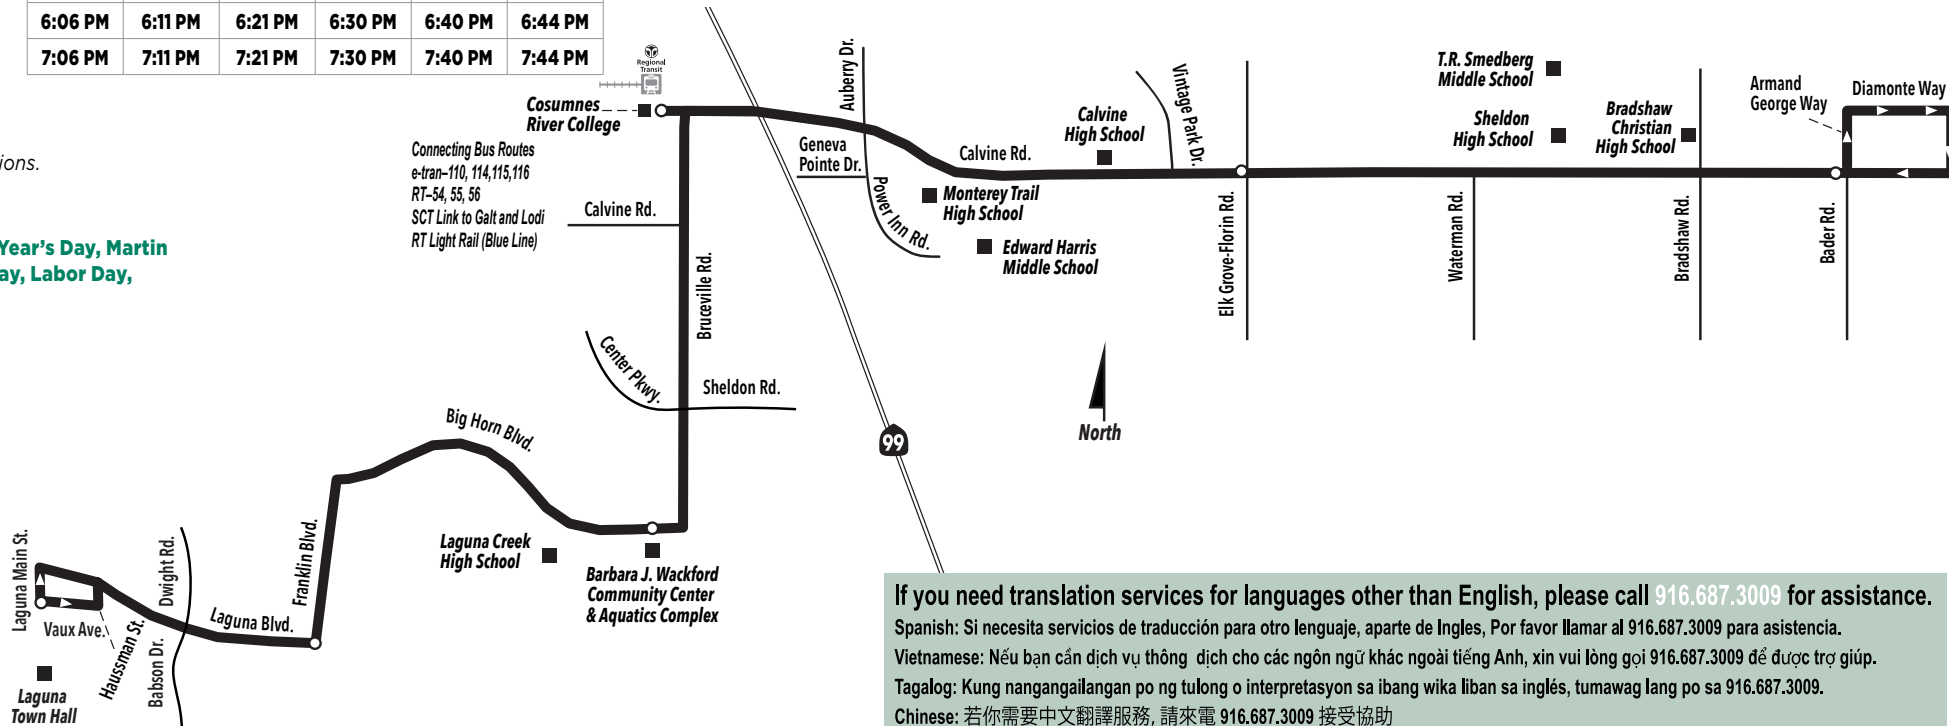

Saturday: Eastbound

Vaux Ave./Laguna Main St. to Armand George Wy./Calvine Rd.

Vaux Ave. at Laguna Main St.	Franklin Blvd. at Laguna Blvd.	Big Horn Blvd. at Monterey Oaks Dr.	Cosumnes River College (CRC)	Calvine Rd. at Elk Grove-Florin Rd.	Calvine Rd. at Armand George Wy.
-	-	-	-	-	-
7:53 AM	7:58 AM	8:06 AM	8:12 AM	8:22 AM	8:28 AM
9:23 AM	9:28 AM	9:36 AM	9:42 AM	9:52 AM	9:58 AM
10:53 AM	10:58 AM	11:06 AM	11:12 AM	11:22 AM	11:28 AM
12:23 PM	12:28 PM	12:36 PM	12:42 PM	12:52 PM	12:58 PM
1:53 PM	1:58 PM	2:06 PM	2:12 PM	2:22 PM	2:28 PM
3:23 PM	3:28 PM	3:36 PM	3:42 PM	3:52 PM	3:58 PM
4:53 PM	4:58 PM	5:06 PM	5:12 PM	5:22 PM	5:28 PM

Saturday: Westbound

Armand George Wy./Calvine Rd. to Vaux Ave./Laguna Main St.

Calvine Rd. at Armand George Wy.	Calvine Rd. at Elk Grove-Florin Rd.	Cosumnes River College (CRC)	Big Horn Blvd. at Bruceville Rd.	Laguna Blvd. at Franklin Blvd.	Vaux Ave. at Laguna Main St.
6:58 AM	7:03 AM	7:13 AM	7:22 AM	7:32 AM	7:36 AM
8:38 AM	8:43 AM	8:53 AM	9:02 AM	9:12 AM	9:16 AM
10:08 AM	10:13 AM	10:23 AM	10:32 AM	10:42 AM	10:46 AM
11:38 AM	11:43 AM	11:53 AM	12:02 PM	12:12 PM	12:16 PM
1:08 PM	1:13 PM	1:23 PM	1:32 PM	1:42 PM	1:46 PM
2:38 PM	2:43 PM	2:53 PM	3:02 PM	3:12 PM	3:16 PM
4:08 PM	4:13 PM	4:23 PM	4:32 PM	4:42 PM	4:46 PM
5:38 PM	5:43 PM	5:53 PM	6:02 PM	6:12 PM	6:16 PM

AM times shown in lightface type. **PM times shown in boldface type.**

Times are approximate and may vary due to traffic and weather conditions. Subject to change without notice.

Local routes do not operate on the following Federal holidays: New Year's Day, Martin Luther King Jr. Day, President's Day, Memorial Day, Independence Day, Labor Day, Veteran's day, Thanksgiving Day and Christmas Day.