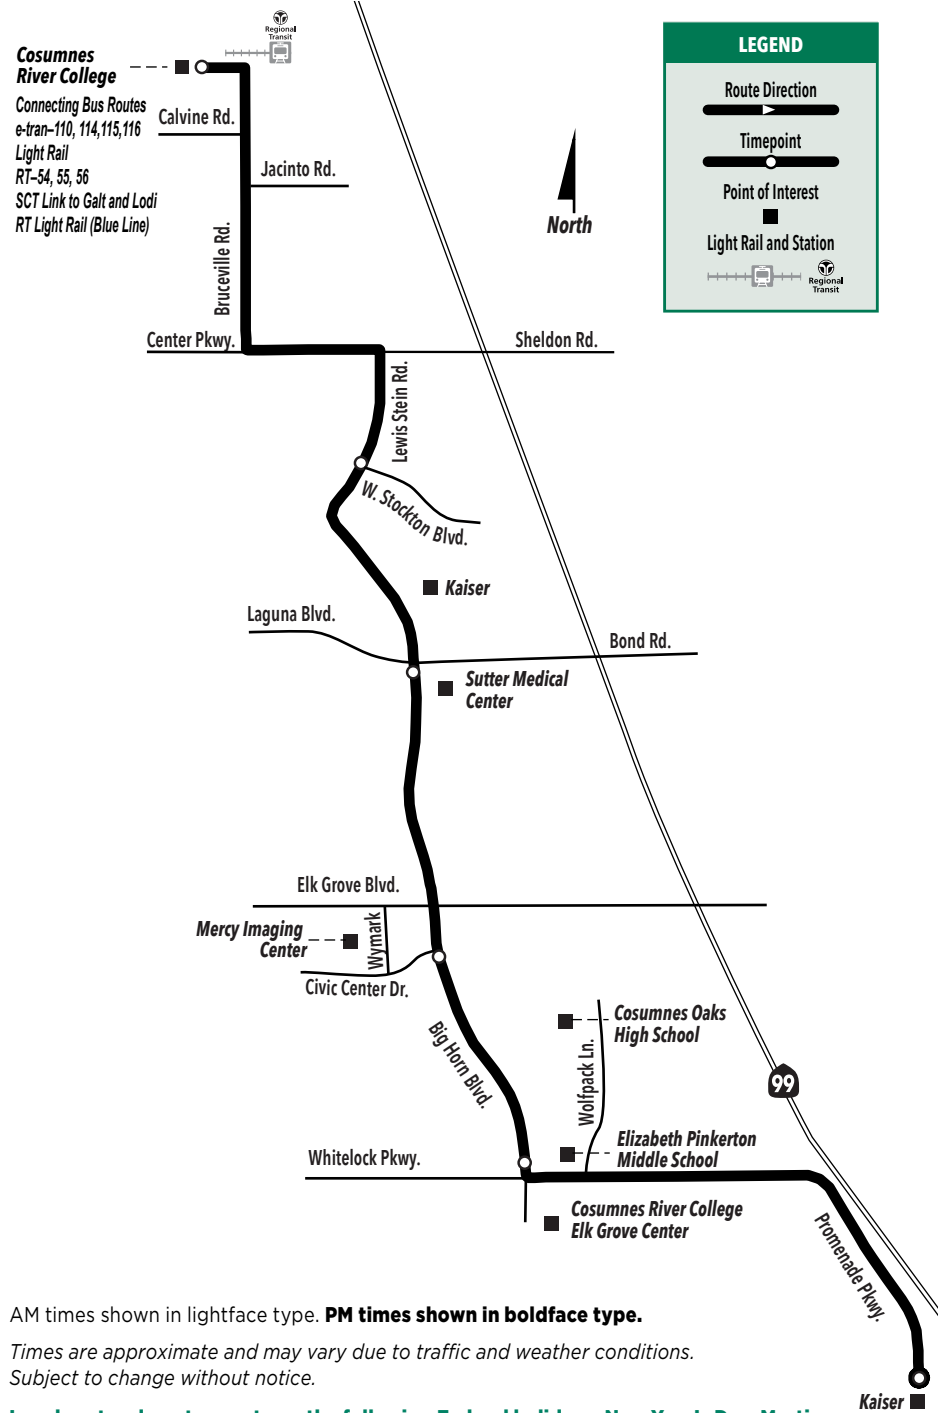

Cosumnes River College (CRC)	Lewis Stein Rd. at W. Stockton Blvd.	Big Horn Blvd. at Laguna Blvd.	Big Horn Blvd. at Civic Center Dr.	Whitelock Pkwy. at Big Horn Blvd.	Promenade Pkwy. at Kaiser
6:41 AM	6:51 AM	6:56 AM	6:59 AM	7:02 AM	7:06 AM
7:11 AM	7:21 AM	7:26 AM	7:29 AM	7:32 AM	7:36 AM
7:41 AM	7:51 AM	7:56 AM	7:59 AM	8:02 AM	8:06 AM
8:11 AM	8:21 AM	8:26 AM	8:29 AM	8:32 AM	8:36 AM
8:41 AM	8:51 AM	8:56 AM	8:59 AM	9:02 AM	9:06 AM
9:11 AM	9:21 AM	9:26 AM	9:29 AM	9:32 AM	9:36 AM
9:41 AM	9:51 AM	9:56 AM	9:59 AM	10:02 AM	10:06 AM
10:11 AM	10:21 AM	10:26 AM	10:29 AM	10:32 AM	10:36 AM
10:41 AM	10:51 AM	10:56 AM	10:59 AM	11:02 AM	11:06 AM
11:11 AM	11:21 AM	11:26 AM	11:29 AM	11:32 AM	11:36 AM
11:41 AM	11:51 AM	11:56 AM	11:59 AM	12:02 PM	12:06 PM
12:11 PM	12:21 PM	12:26 PM	12:29 PM	12:32 PM	12:36 PM
12:41 PM	12:51 PM	12:56 PM	12:59 PM	1:02 PM	1:06 PM
1:11 PM	1:21 PM	1:26 PM	1:29 PM	1:32 PM	1:36 PM
1:41 PM	1:51 PM	1:56 PM	1:59 PM	2:02 PM	2:06 PM
2:11 PM	2:21 PM	2:26 PM	2:29 PM	2:32 PM	2:36 PM
2:41 PM	2:51 PM	2:56 PM	2:59 PM	3:02 PM	3:06 PM
3:11 PM	3:21 PM	3:26 PM	3:29 PM	3:32 PM	3:36 PM
3:41 PM	3:51 PM	3:56 PM	3:59 PM	4:02 PM	4:06 PM
4:11 PM	4:21 PM	4:26 PM	4:29 PM	4:32 PM	4:36 PM
4:41 PM	4:51 PM	4:56 PM	4:59 PM	5:02 PM	5:06 PM
5:11 PM	5:21 PM	5:26 PM	5:29 PM	5:32 PM	5:36 PM
5:41 PM	5:51 PM	5:56 PM	5:59 PM	6:02 PM	6:06 PM
6:11 PM	6:21 PM	6:26 PM	6:29 PM	6:32 PM	6:36 PM
6:41 PM	6:51 PM	6:56 PM	6:59 PM	7:02 PM	7:06 PM
7:41 PM	7:51 PM	7:56 PM	7:59 PM	8:02 PM	8:06 PM
8:41 PM	8:51 PM	8:56 PM	8:59 PM	9:02 PM	9:06 PM
9:41 PM	9:51 PM	9:56 PM	9:59 PM	10:02 PM	10:06 PM

AM times shown in lightface type. **PM times shown in boldface type.**

Times are approximate and may vary due to traffic and weather conditions. Subject to change without notice.

Local routes do not operate on the following Federal holidays: New Year's Day, Martin Luther King Jr. Day, President's Day, Memorial Day, Independence Day, Labor Day, Veteran's day, Thanksgiving Day and Christmas Day.

Saturday: Northbound

Promenade Pkwy./Kaiser to Cosumnes River College

Promenade Pkwy. at Kaiser	Big Horn Blvd. at Whitelock Pkwy.	Big Horn Blvd. at Civic Center Dr.	Big Horn Blvd. at Laguna Blvd.	Lewis Stein Rd. at W. Stockton Blvd.	Cosumnes River College (CRC)
6:27 AM	6:31 AM	6:34 AM	6:39 AM	6:44 AM	6:50 AM
7:27 AM	7:31 AM	7:34 AM	7:39 AM	7:44 AM	7:50 AM
8:27 AM	8:31 AM	8:34 AM	8:39 AM	8:44 AM	8:50 AM
9:27 AM	9:31 AM	9:34 AM	9:39 AM	9:44 AM	9:50 AM
10:27 AM	10:31 AM	10:34 AM	10:39 AM	10:44 AM	10:50 AM
11:27 AM	11:31 AM	11:34 AM	11:39 AM	11:44 AM	11:50 AM
12:27 PM	12:31 PM	12:34 PM	12:39 PM	12:44 PM	12:50 PM
1:27 PM	1:31 PM	1:34 PM	1:39 PM	1:44 PM	1:50 PM
2:27 PM	2:31 PM	2:34 PM	2:39 PM	2:44 PM	2:50 PM
3:27 PM	3:31 PM	3:34 PM	3:39 PM	3:44 PM	3:50 PM
4:27 PM	4:31 PM	4:34 PM	4:39 PM	4:44 PM	4:50 PM
5:27 PM	5:31 PM	5:34 PM	5:39 PM	5:44 PM	5:50 PM

Saturday: Southbound

Cosumnes River College to Promenade Pkwy./Kaiser

Cosumnes River College (CRC)	Lewis Stein Rd. at W. Stockton Blvd.	Big Horn Blvd. at Laguna Blvd.	Big Horn Blvd. at Civic Center	Whitelock Pkwy. at Big Horn Blvd.	Promenade Pkwy. at Kaiser
6:56 AM	7:06 AM	7:11 AM	7:14 AM	7:17 AM	7:21 AM
7:56 AM	8:06 AM	8:11 AM	8:14 AM	8:17 AM	8:21 AM
8:56 AM	9:06 AM	9:11 AM	9:14 AM	9:17 AM	9:21 AM
9:56 AM	10:06 AM	10:11 AM	10:14 AM	10:17 AM	10:21 AM
10:56 AM	11:06 AM	11:11 AM	11:14 AM	11:17 AM	11:21 AM
11:56 AM	12:06 PM	12:11 PM	12:14 PM	12:17 PM	12:21 PM
12:56 PM	1:06 PM	1:11 PM	1:14 PM	1:17 PM	1:21 PM
1:56 PM	2:06 PM	2:11 PM	2:14 PM	2:17 PM	2:21 PM
2:56 PM	3:06 PM	3:11 PM	3:14 PM	3:17 PM	3:21 PM
3:56 PM	4:06 PM	4:11 PM	4:14 PM	4:17 PM	4:21 PM
4:56 PM	5:06 PM	5:11 PM	5:14 PM	5:17 PM	5:21 PM
5:56 PM	6:06 PM	6:11 PM	6:14 PM	6:17 PM	6:21 PM

If you need translation services for languages other than English, please call 916.687.3009 for assistance.

Spanish: Si necesita servicios de traducción para otro lenguaje, aparte de Ingles, Por favor llamar al 916.687.3009 para asistencia.

Vietnamese: Nếu bạn cần dịch vụ thông dịch cho các ngôn ngữ khác ngoài tiếng Anh, xin vui lòng gọi 916.687.3009 để được trợ giúp.

Tagalog: Kung nangangailangan po ng tulong o interpretasyon sa ibang wika liban sa inglés, tumawag lang po sa 916.687.3009.

Chinese: 若你需要中文翻譯服務, 請來電 916.687.3009 接受協助