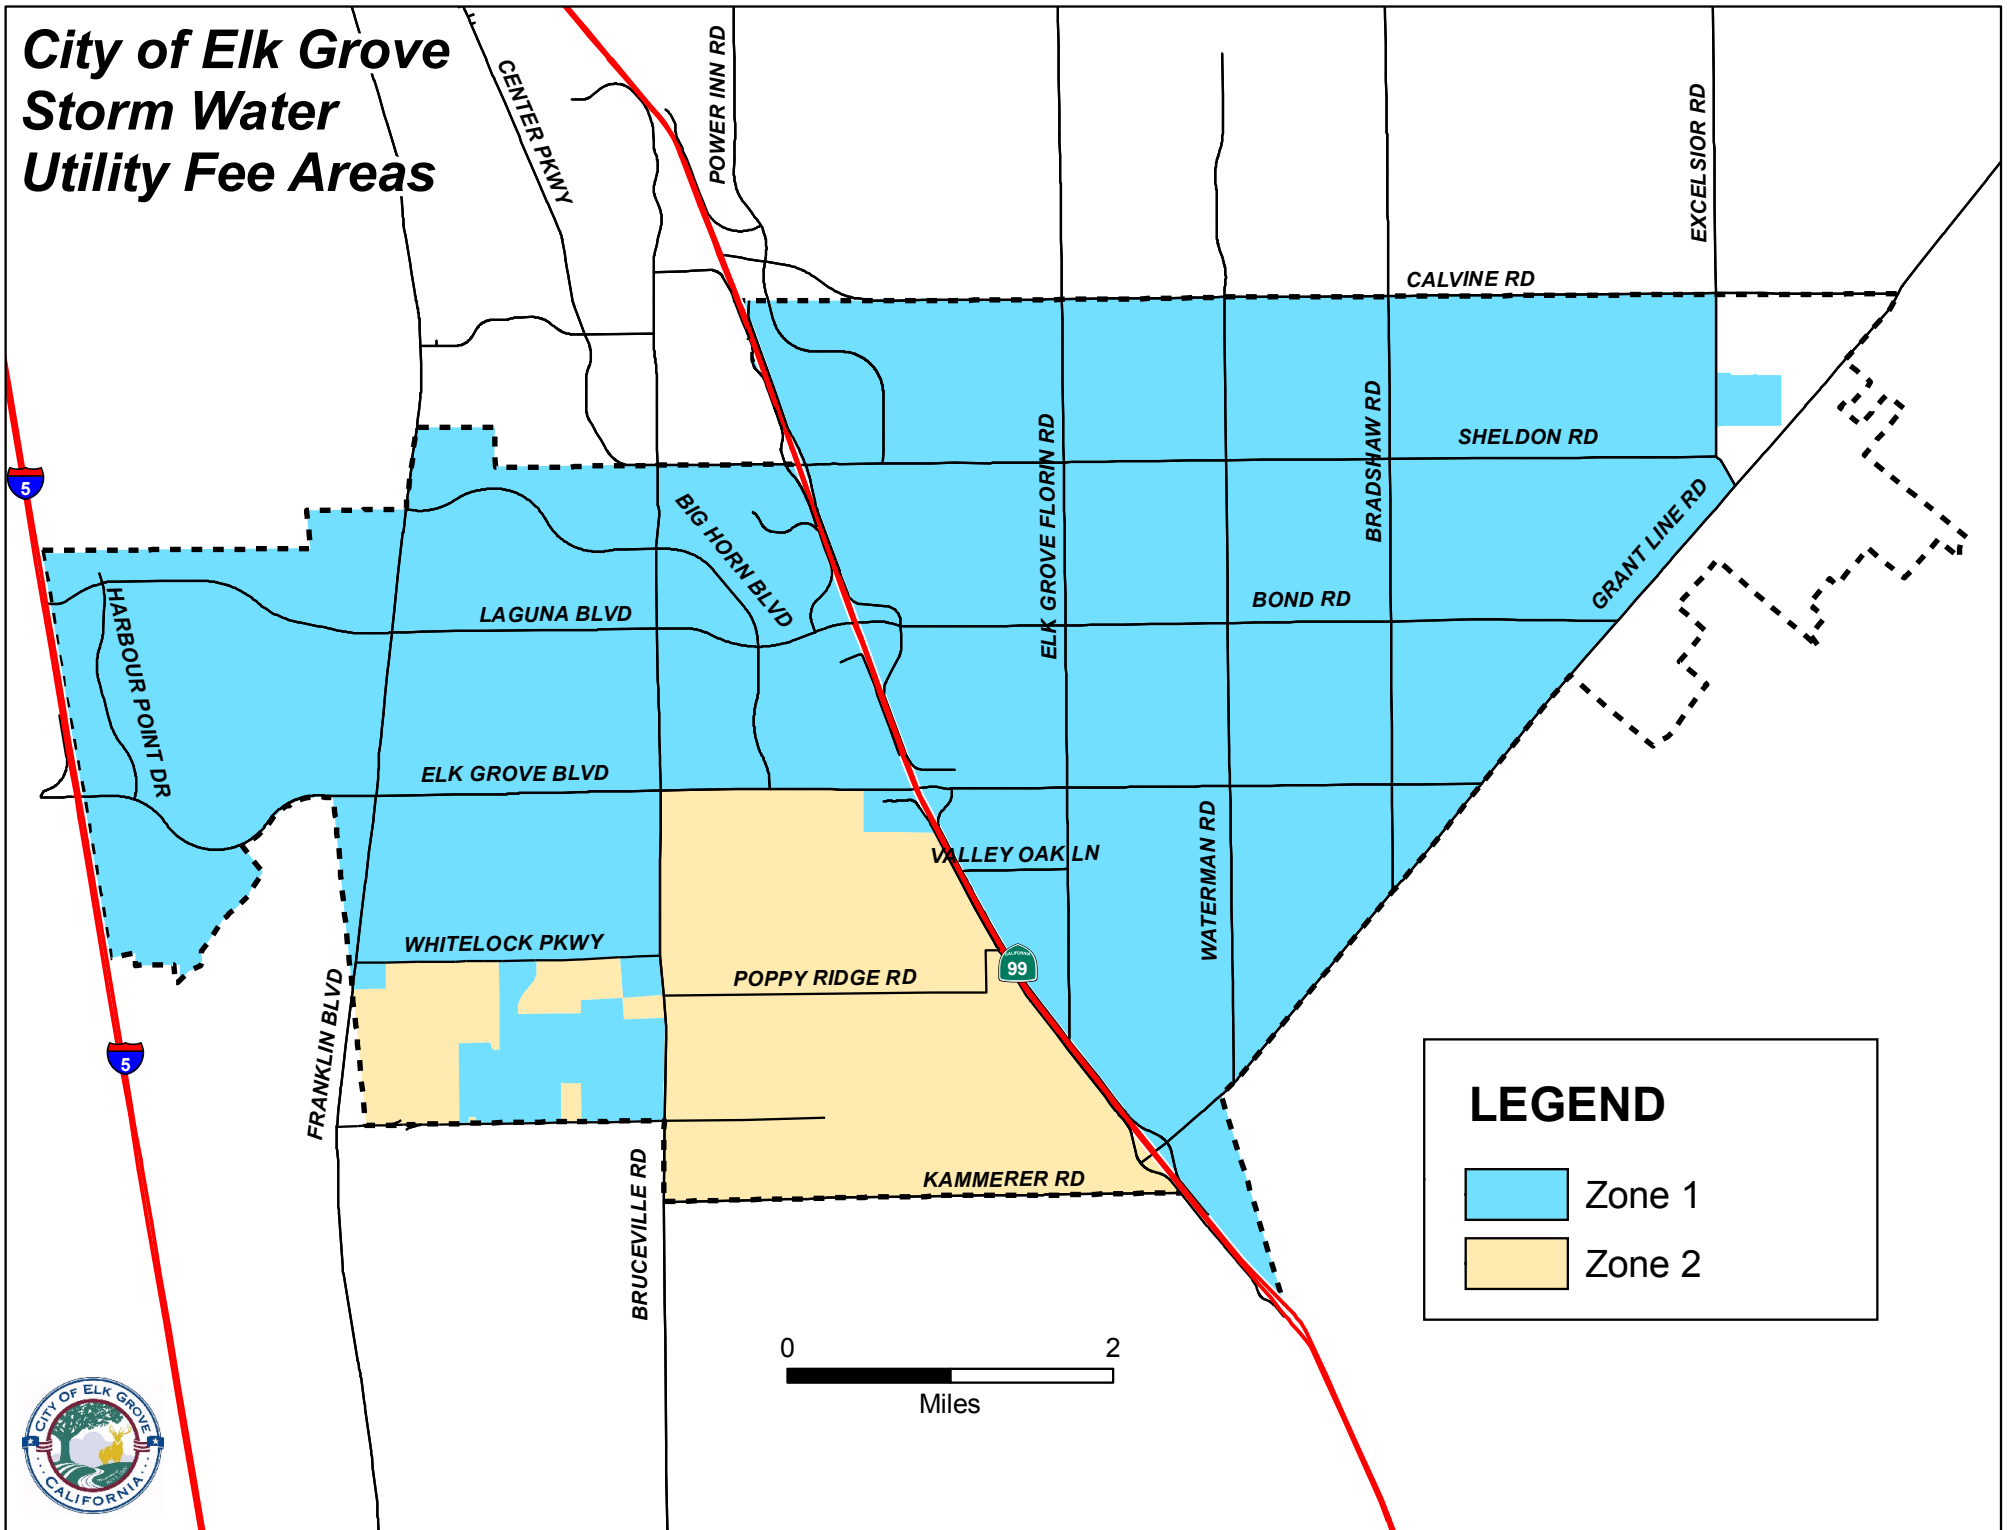

City of Elk Grove Storm Water Utility Fee Areas

LEGEND

-  Zone 1
-  Zone 2