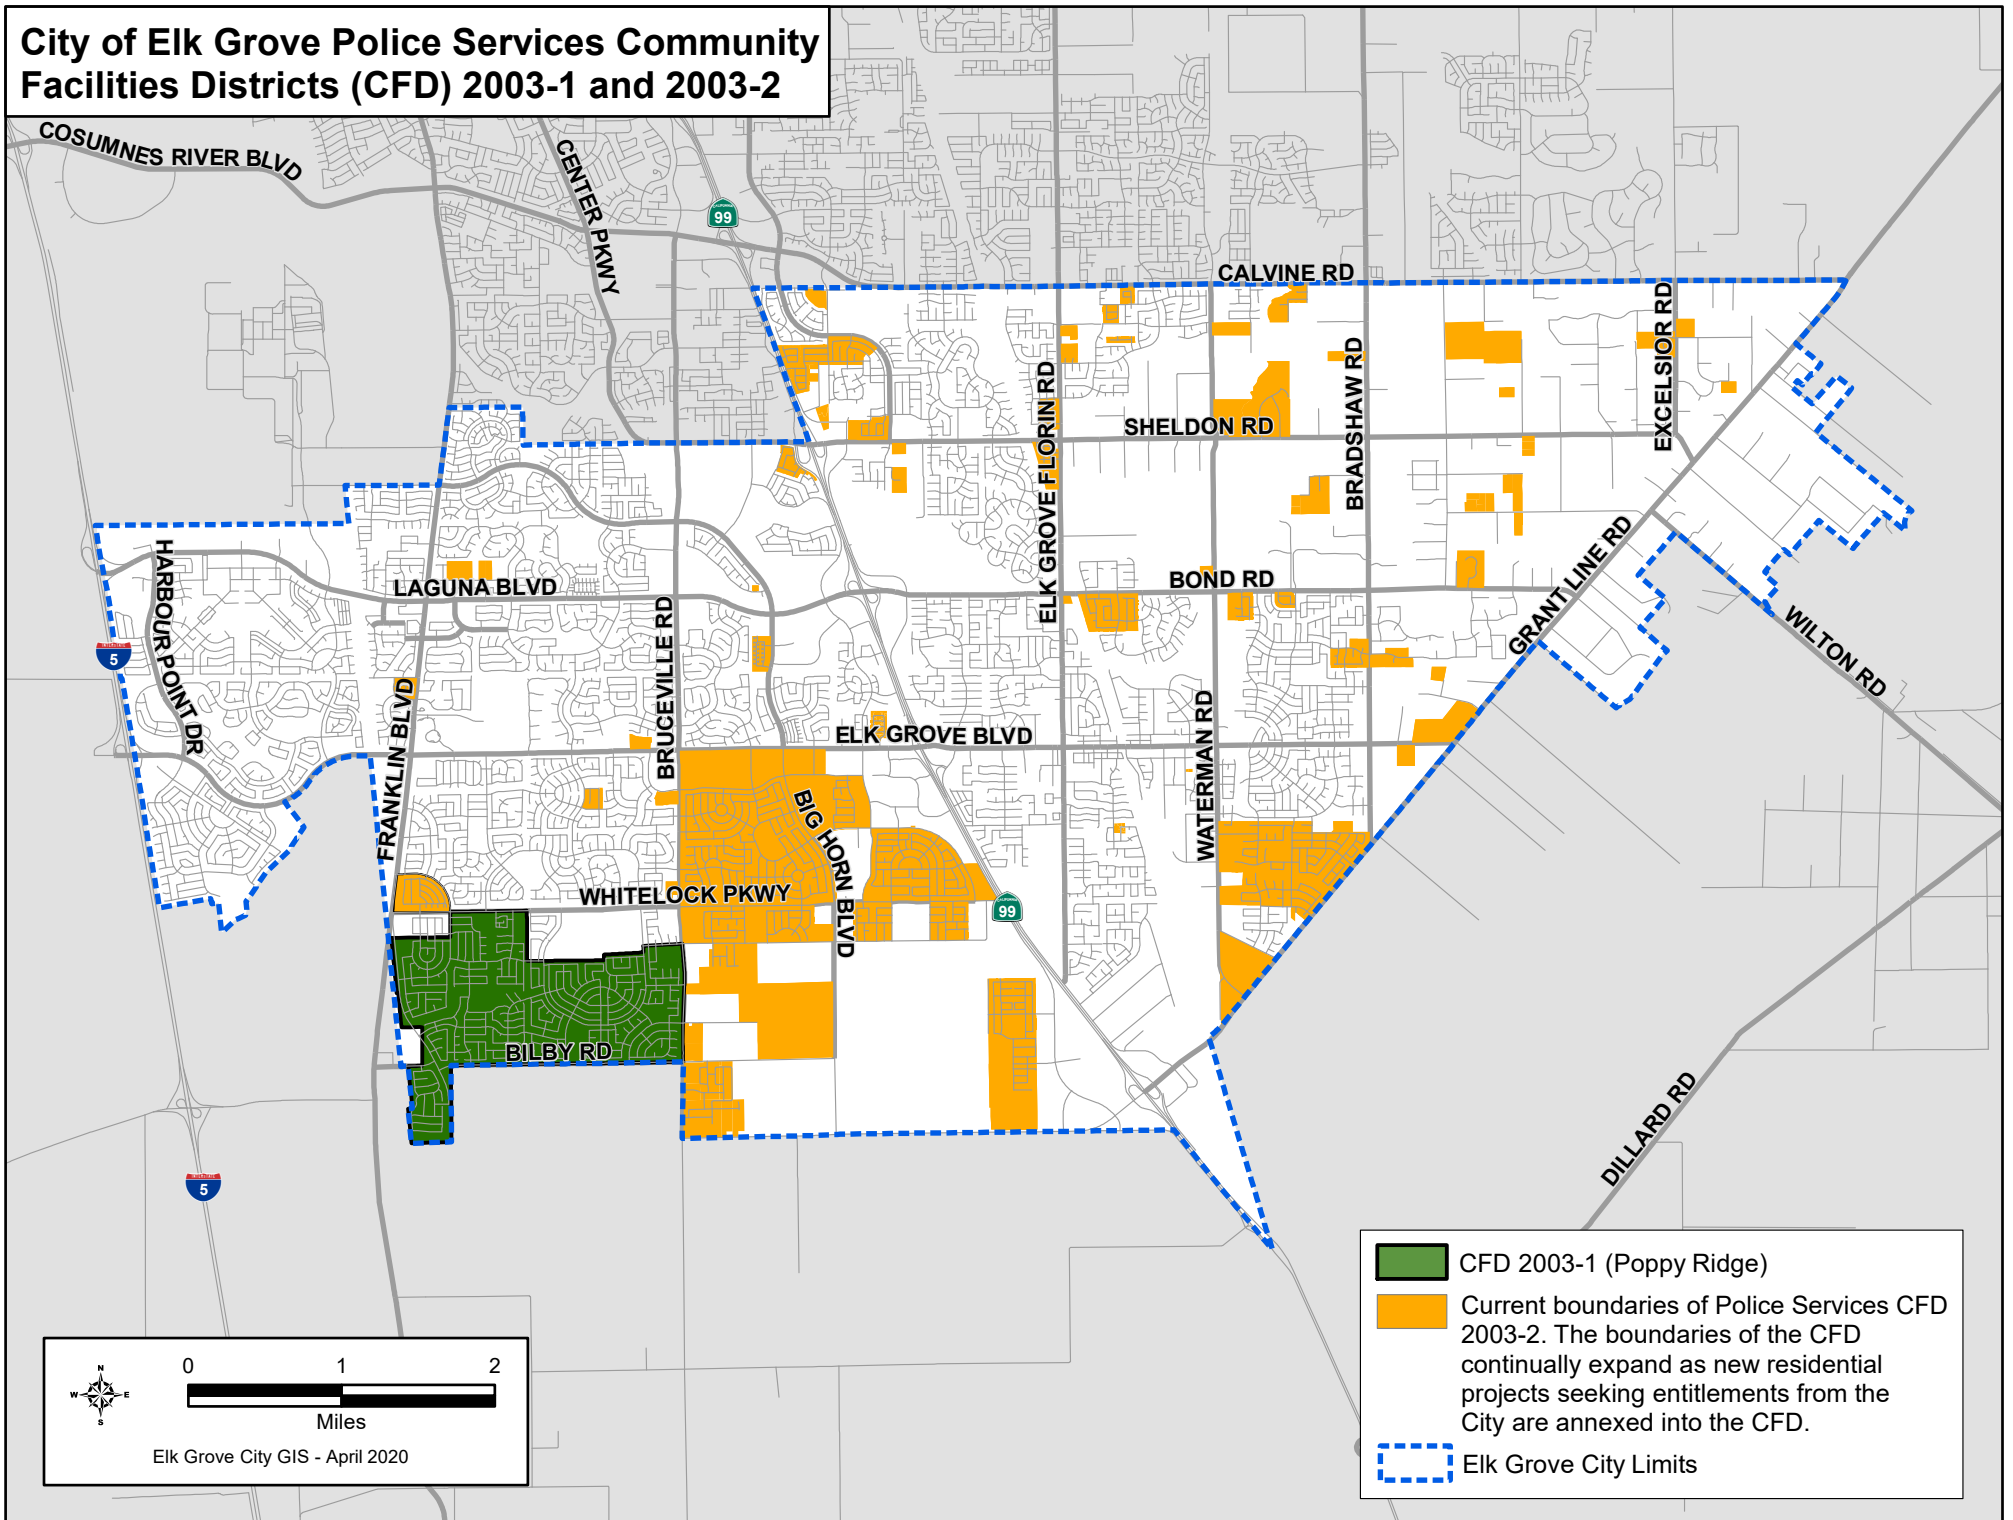

City of Elk Grove Police Services Community Facilities Districts (CFD) 2003-1 and 2003-2

- CFD 2003-1 (Poppy Ridge)
- Current boundaries of Police Services CFD 2003-2. The boundaries of the CFD continually expand as new residential projects seeking entitlements from the City are annexed into the CFD.
- Elk Grove City Limits

Miles

Elk Grove City GIS - April 2020