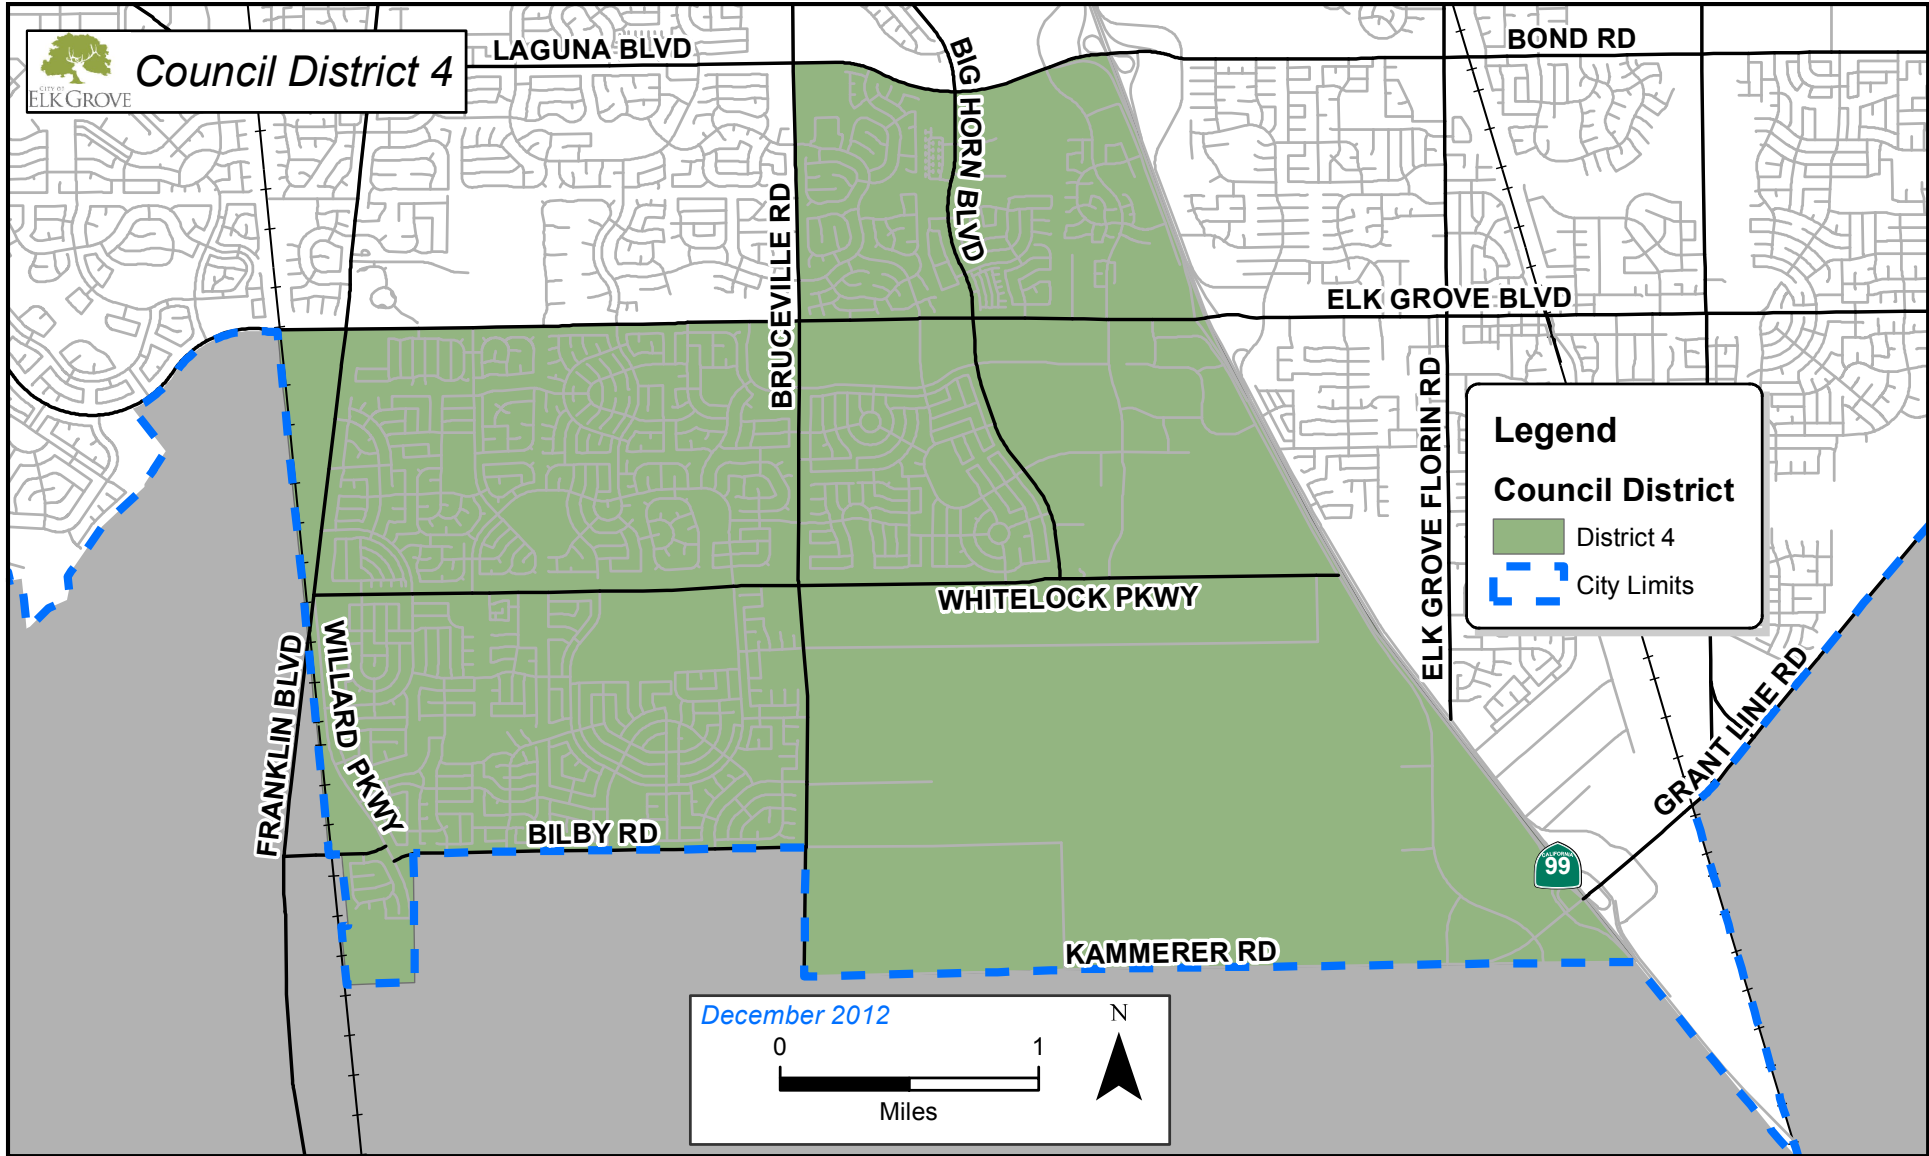

Council District 4

Legend

Council District

- District 4
- City Limits

December 2012

0 1 Miles

N