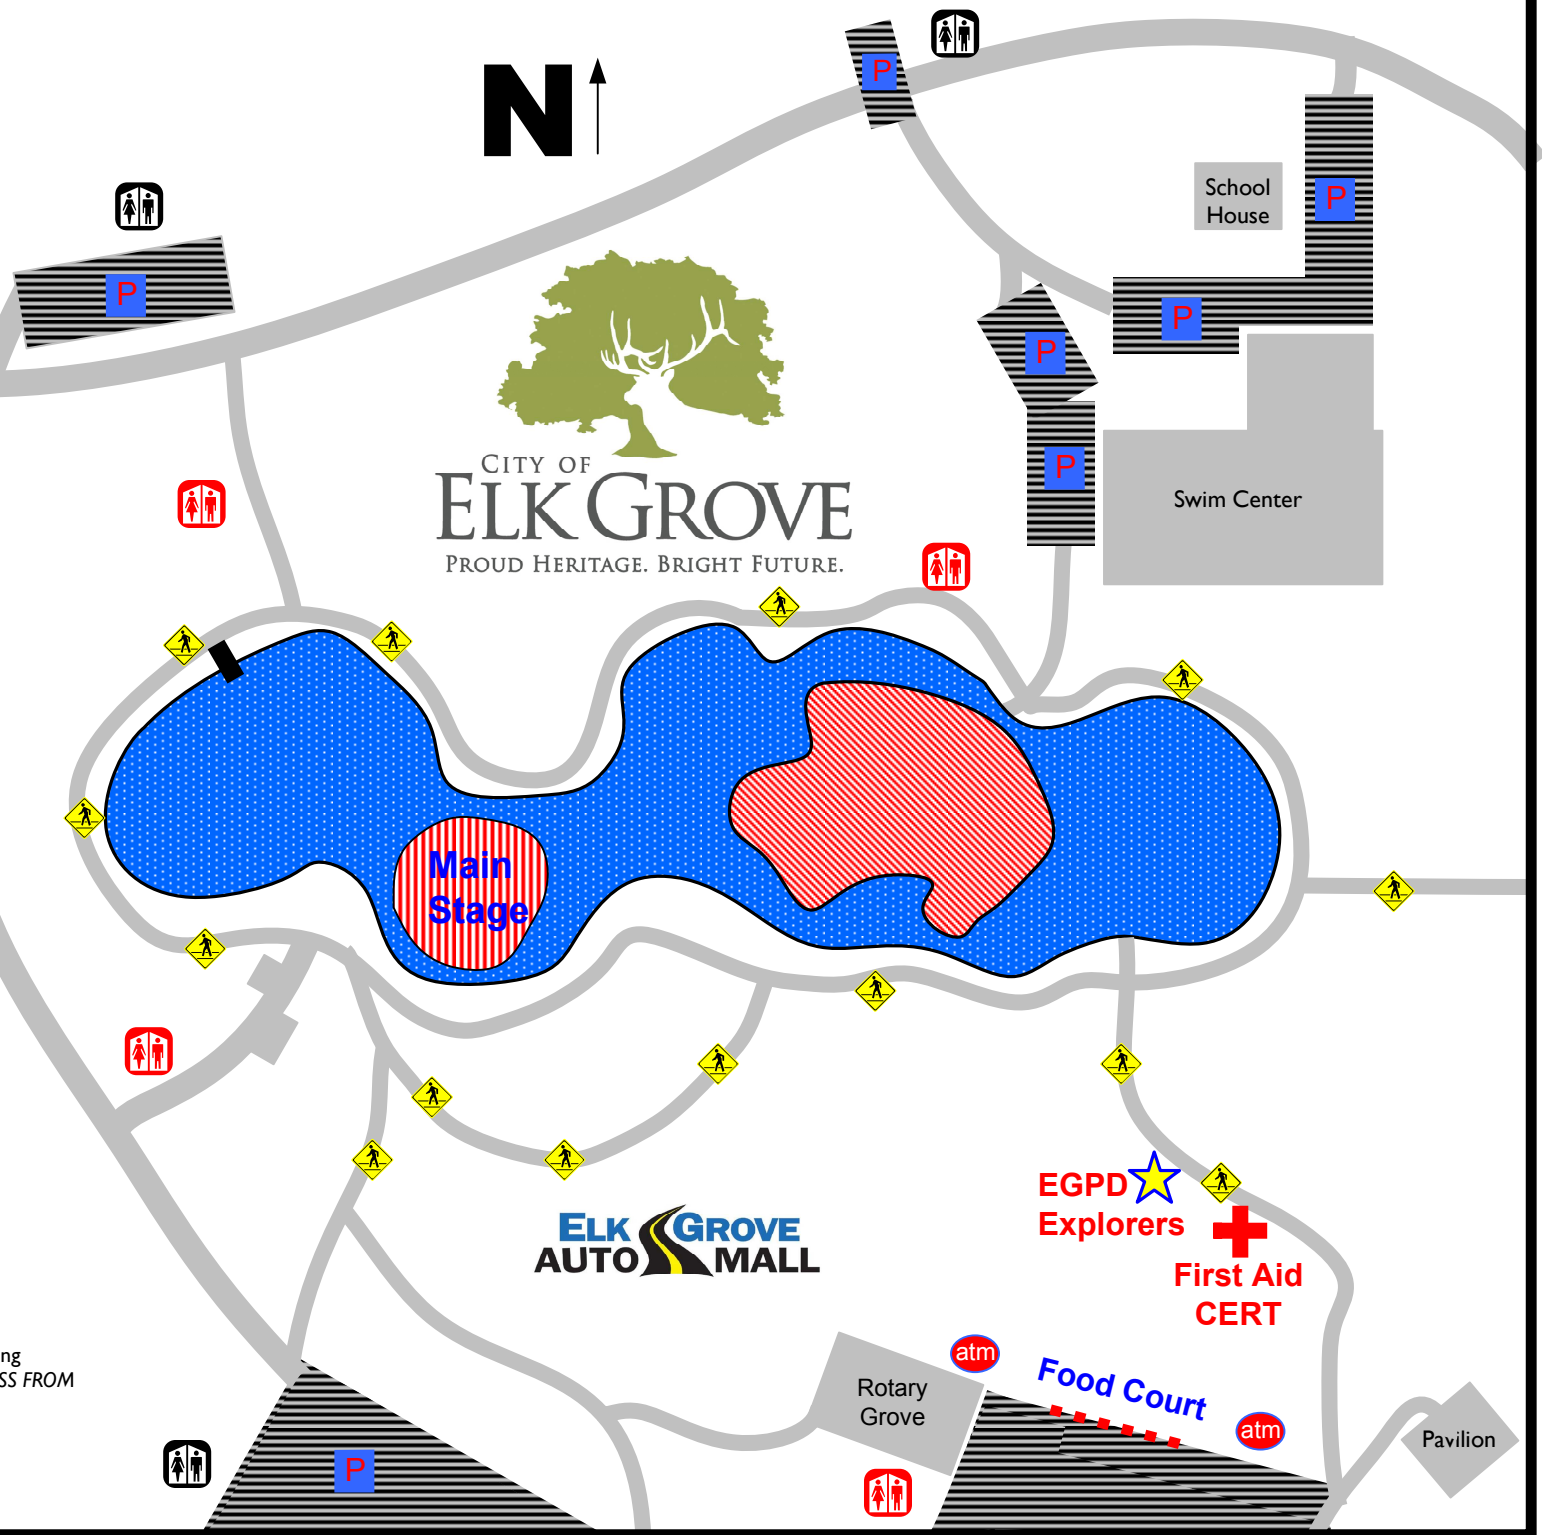

A Salute to the
Red White & Blue

July 4, 2011
 Elk Grove Regional Park
 Concert 6:00 pm – 9:30 pm
 Fireworks at 9:30 pm

Legend

- Food Booths
- Sponsors
- Park Restrooms
- ATM Machine
- Porta Potties
- Parking
- Lost Persons
- First Aid
- Emergency Access
PLEASE KEEP PATHS CLEAR
- Accessible Parking
LOCATED ACROSS FROM ROTARY GROVE

EGPD Explorers First Aid CERT

Rotary Grove **Food Court**

Pavilion

ELK GROVE
 AUTO MALL