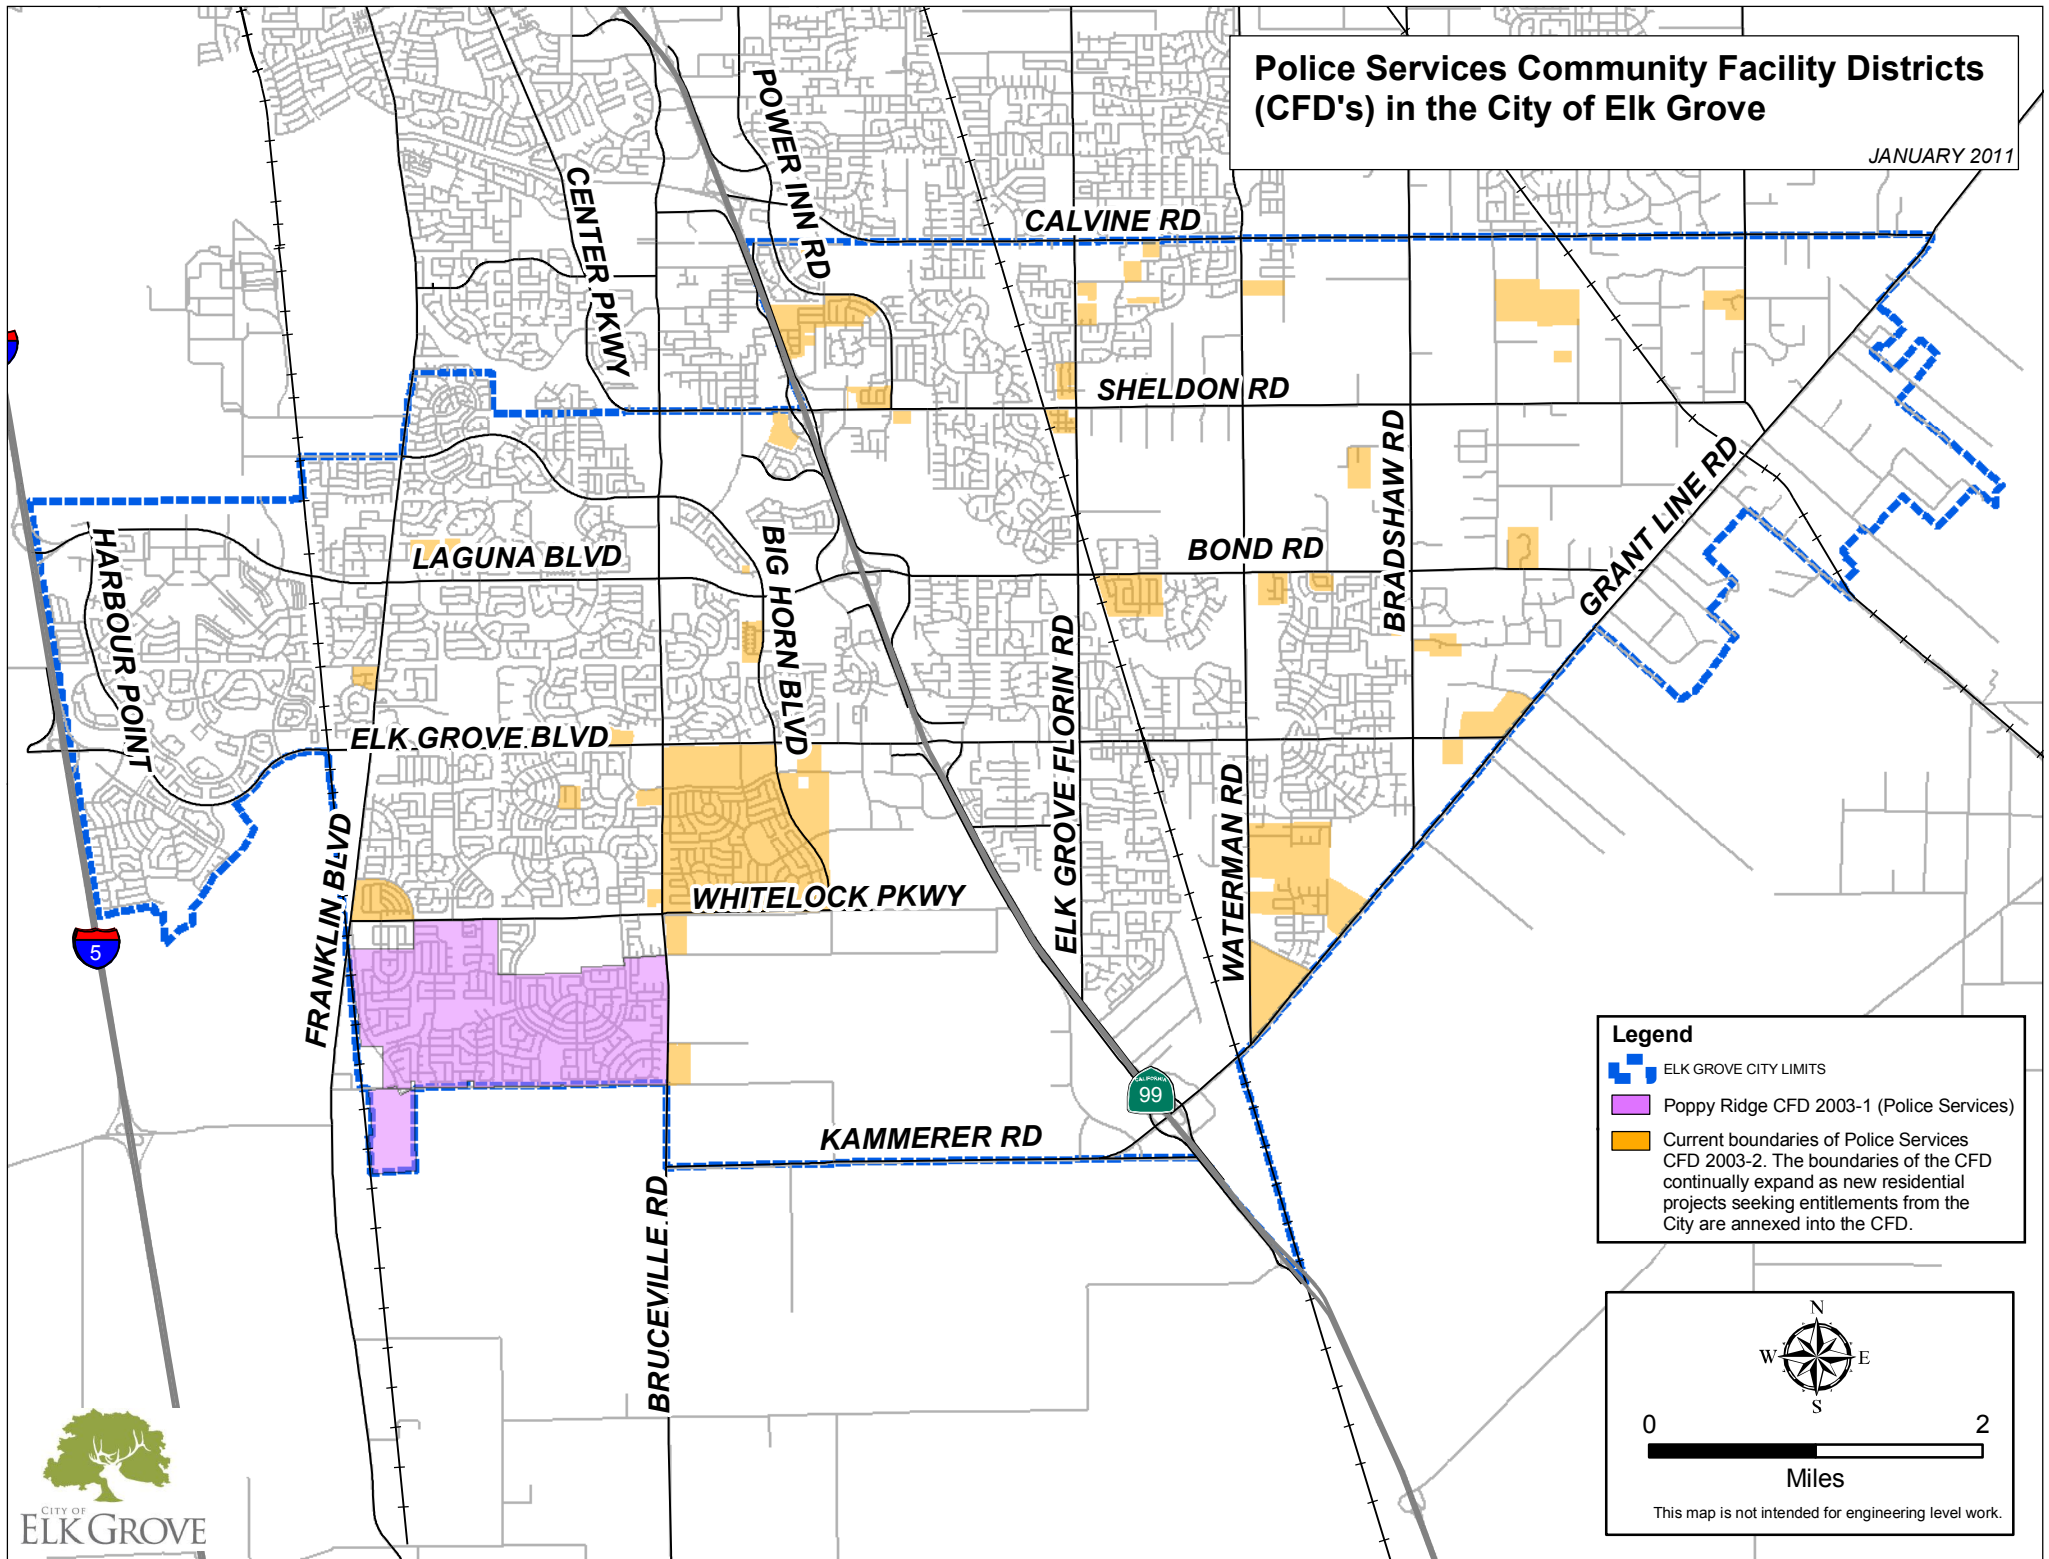

Police Services Community Facility Districts (CFD's) in the City of Elk Grove

JANUARY 2011

Legend

- ELK GROVE CITY LIMITS
- Poppy Ridge CFD 2003-1 (Police Services)
- Current boundaries of Police Services CFD 2003-2. The boundaries of the CFD continually expand as new residential projects seeking entitlements from the City are annexed into the CFD.

0 2

Miles

This map is not intended for engineering level work.