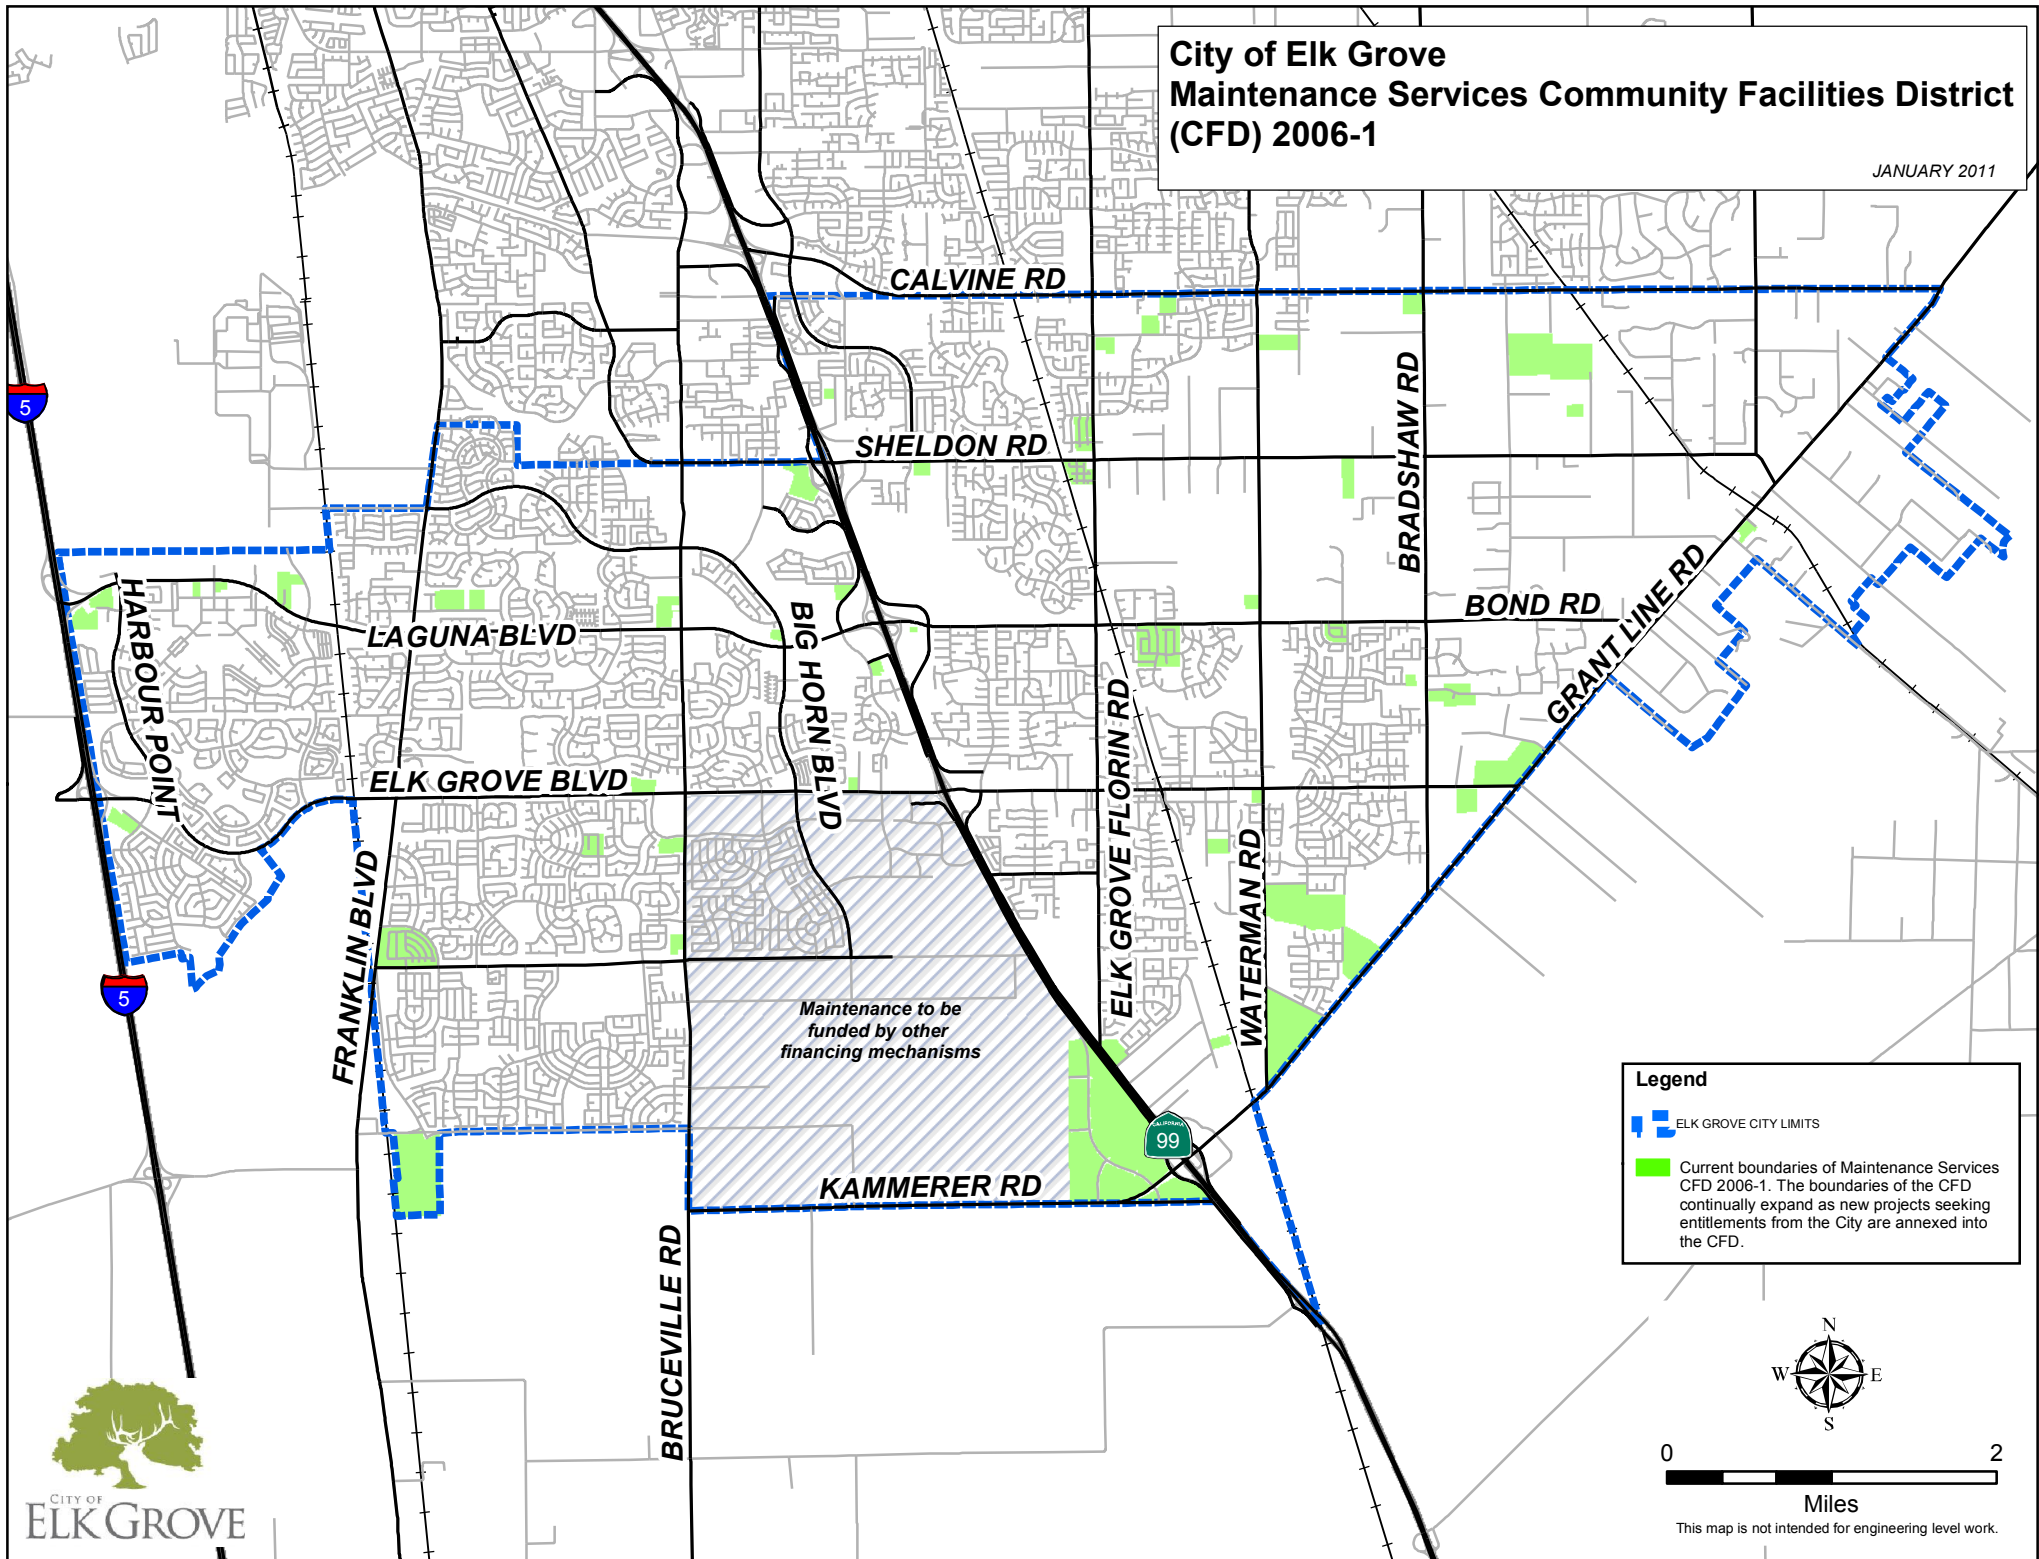

City of Elk Grove Maintenance Services Community Facilities District (CFD) 2006-1

JANUARY 2011

0 2
Miles
This map is not intended for engineering level work.