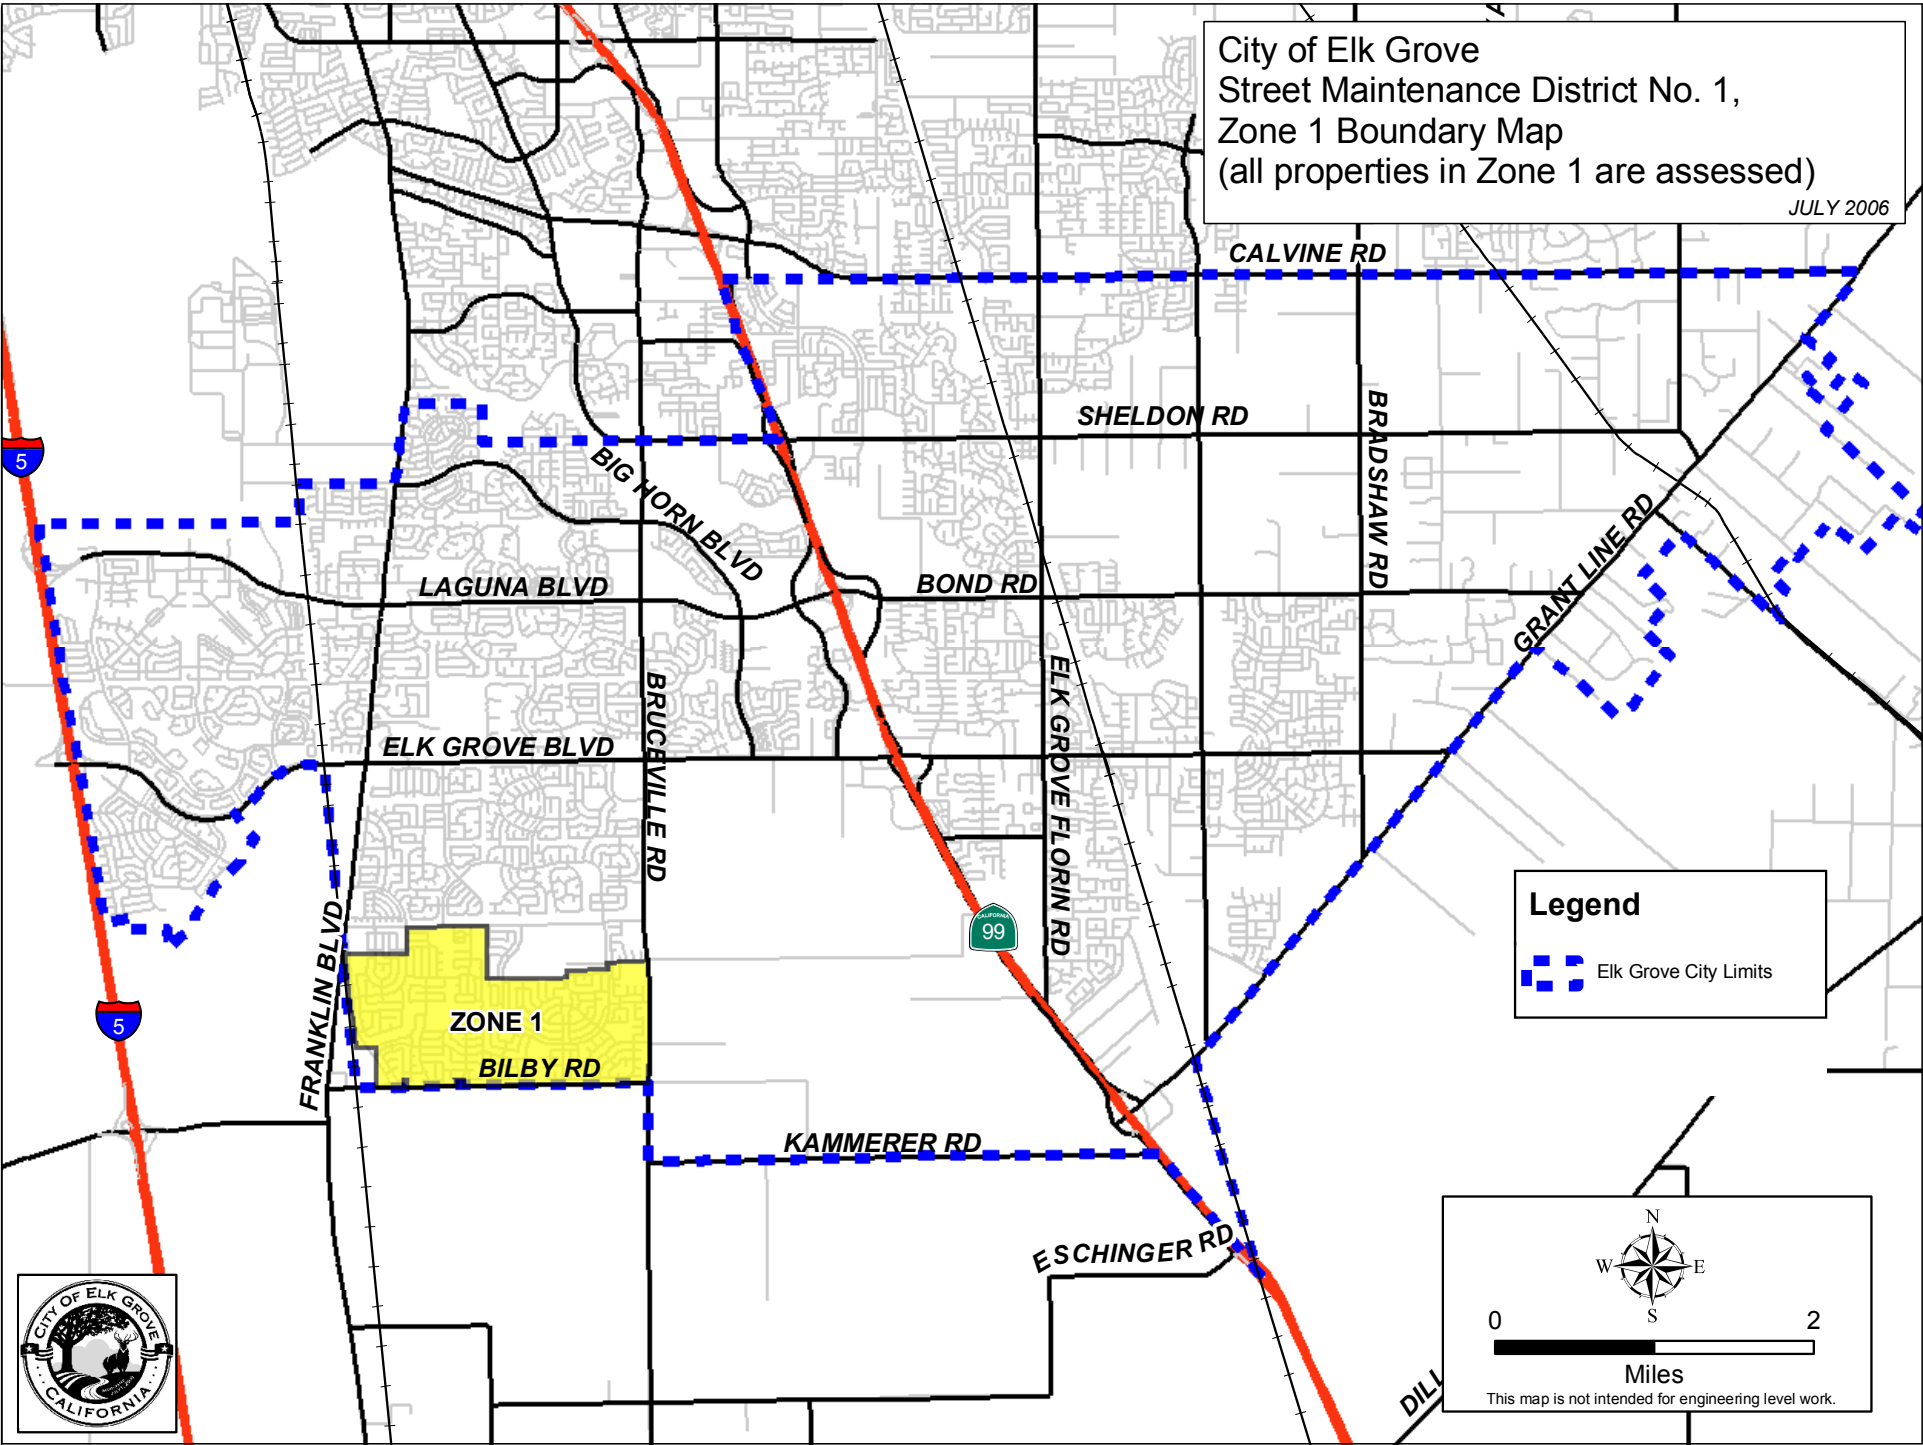

City of Elk Grove
Street Maintenance District No. 1,
Zone 1 Boundary Map
(all properties in Zone 1 are assessed)

JULY 2006

Legend

 Elk Grove City Limits

0  2

Miles

This map is not intended for engineering level work.