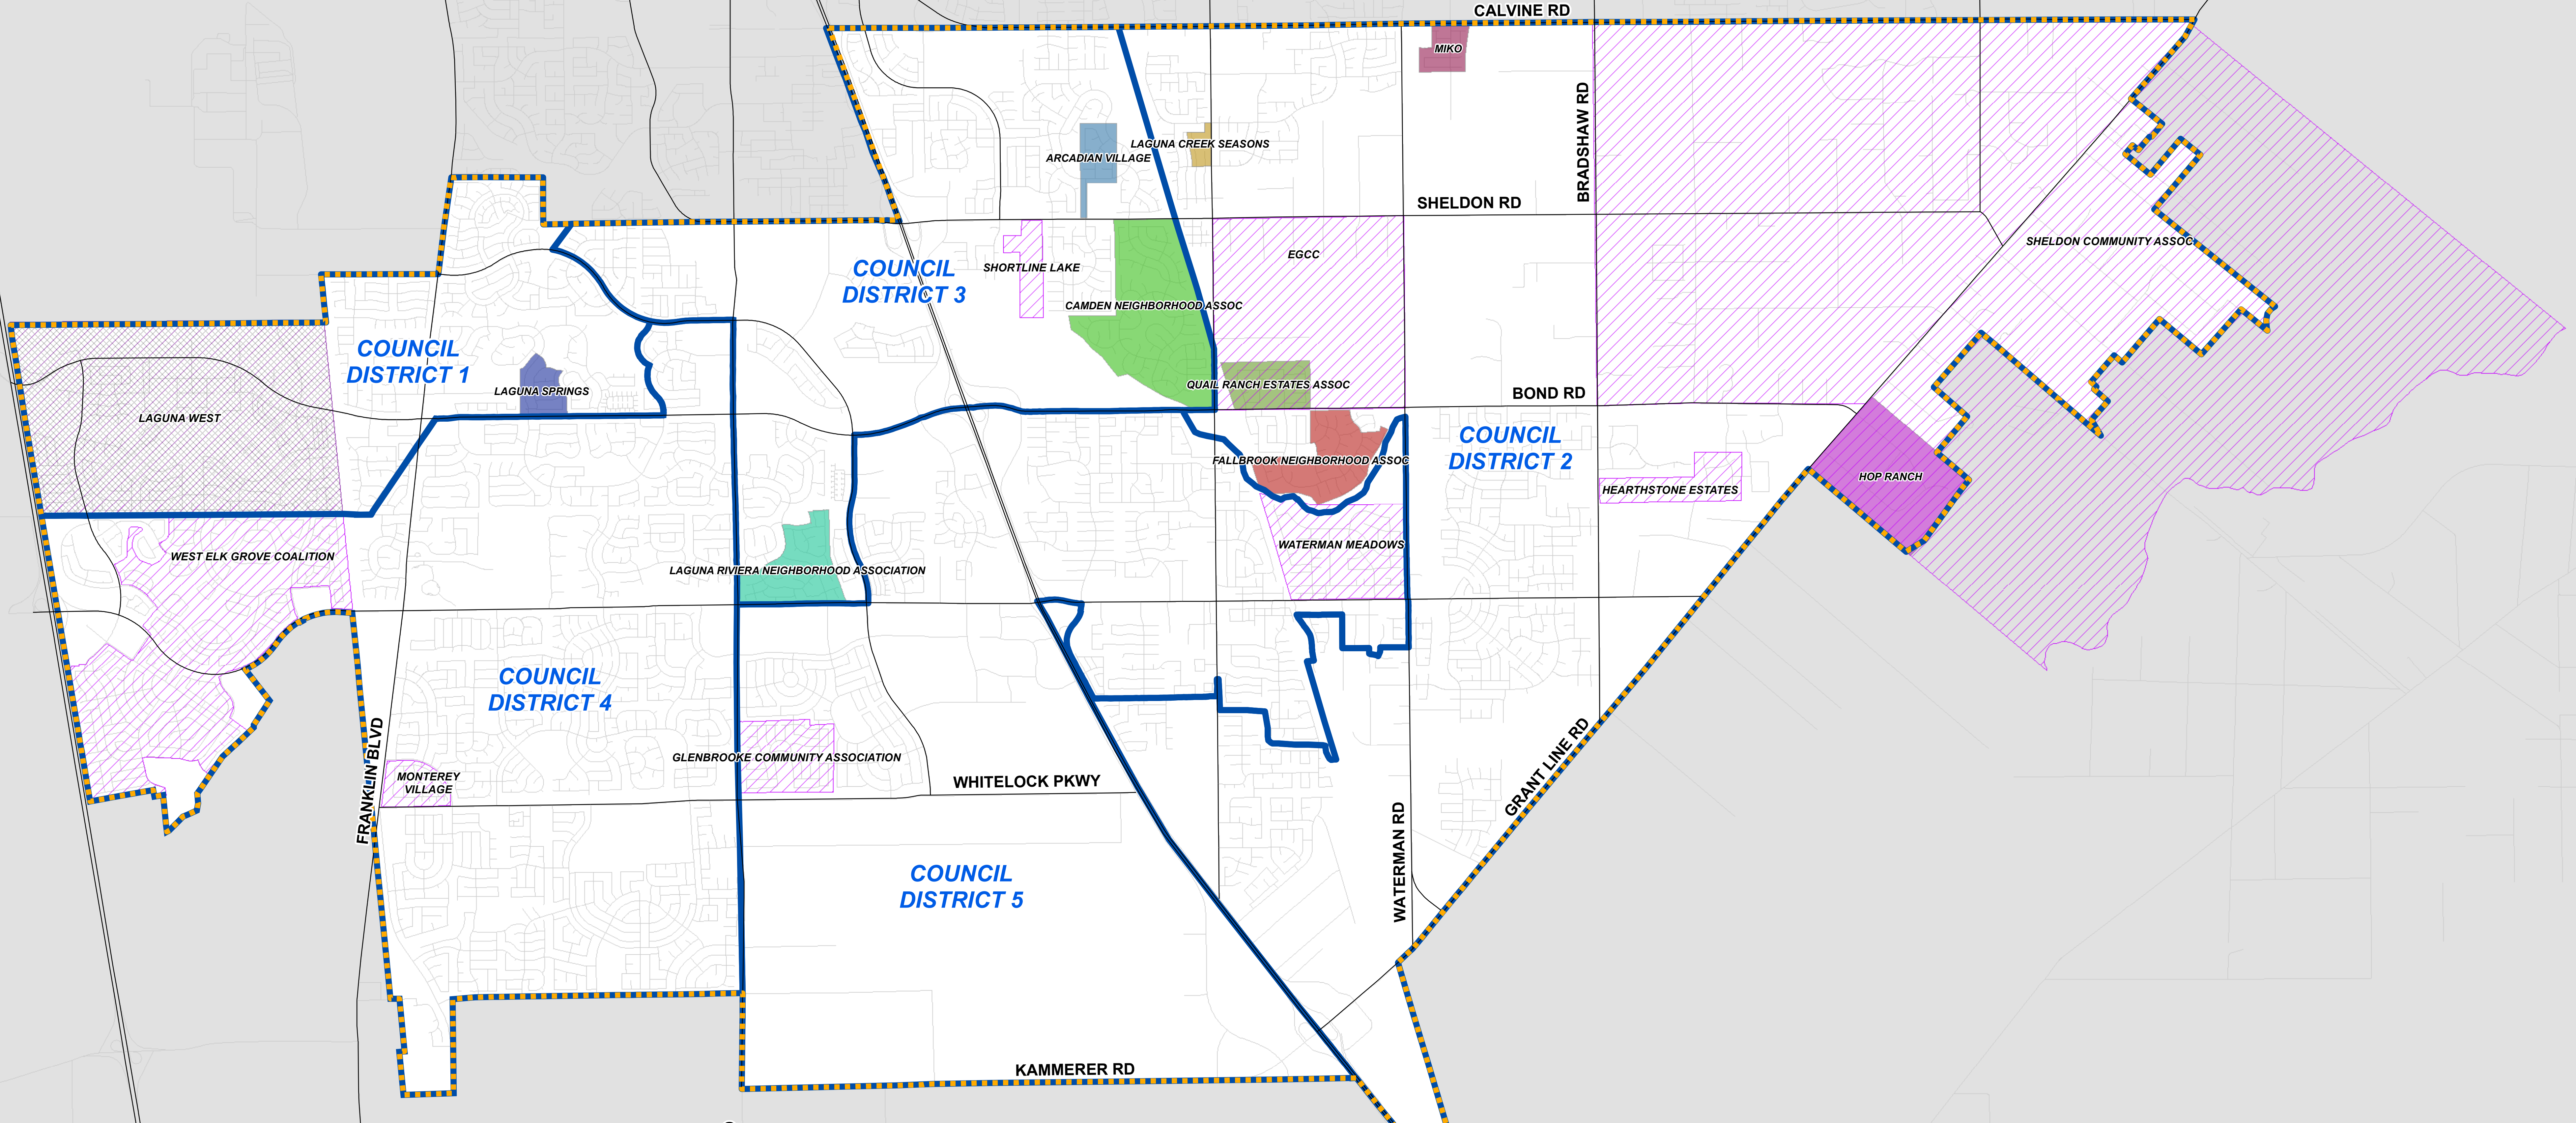

City of Elk Grove Neighborhood & Other Local / Community Associations

LEGEND		
	District 1 - Cooper	
	District 2 - Hume	
	District 3 - Detrick	
	District 4 - Davis	
	District 5 - Scherman	
	ELK GROVE CITY LIMITS	
Neighborhood Associations		
	ARCADIAN VILLAGE	
	CAMDEN	
	FALLBROOK	
	HOP RANCH	
	LAGUNA CREEK SEASONS	
	LAGUNA RIVIERA	
	LAGUNA SPRINGS	
	MIKO	
	QUAIL RANCH ESTATES	
Other Local Associations		
	EGCC	
	GLENBROOKE COMMUNITY ASSOC	
	HEARTHSTONE ESTATES	
	LAGUNA WEST	
	MONTEREY VILLAGE	
	SHELDON COMMUNITY ASSOC	
	SHORTLINE LAKE	
	WATERMAN MEADOWS	
	WEST ELK GROVE COALITION