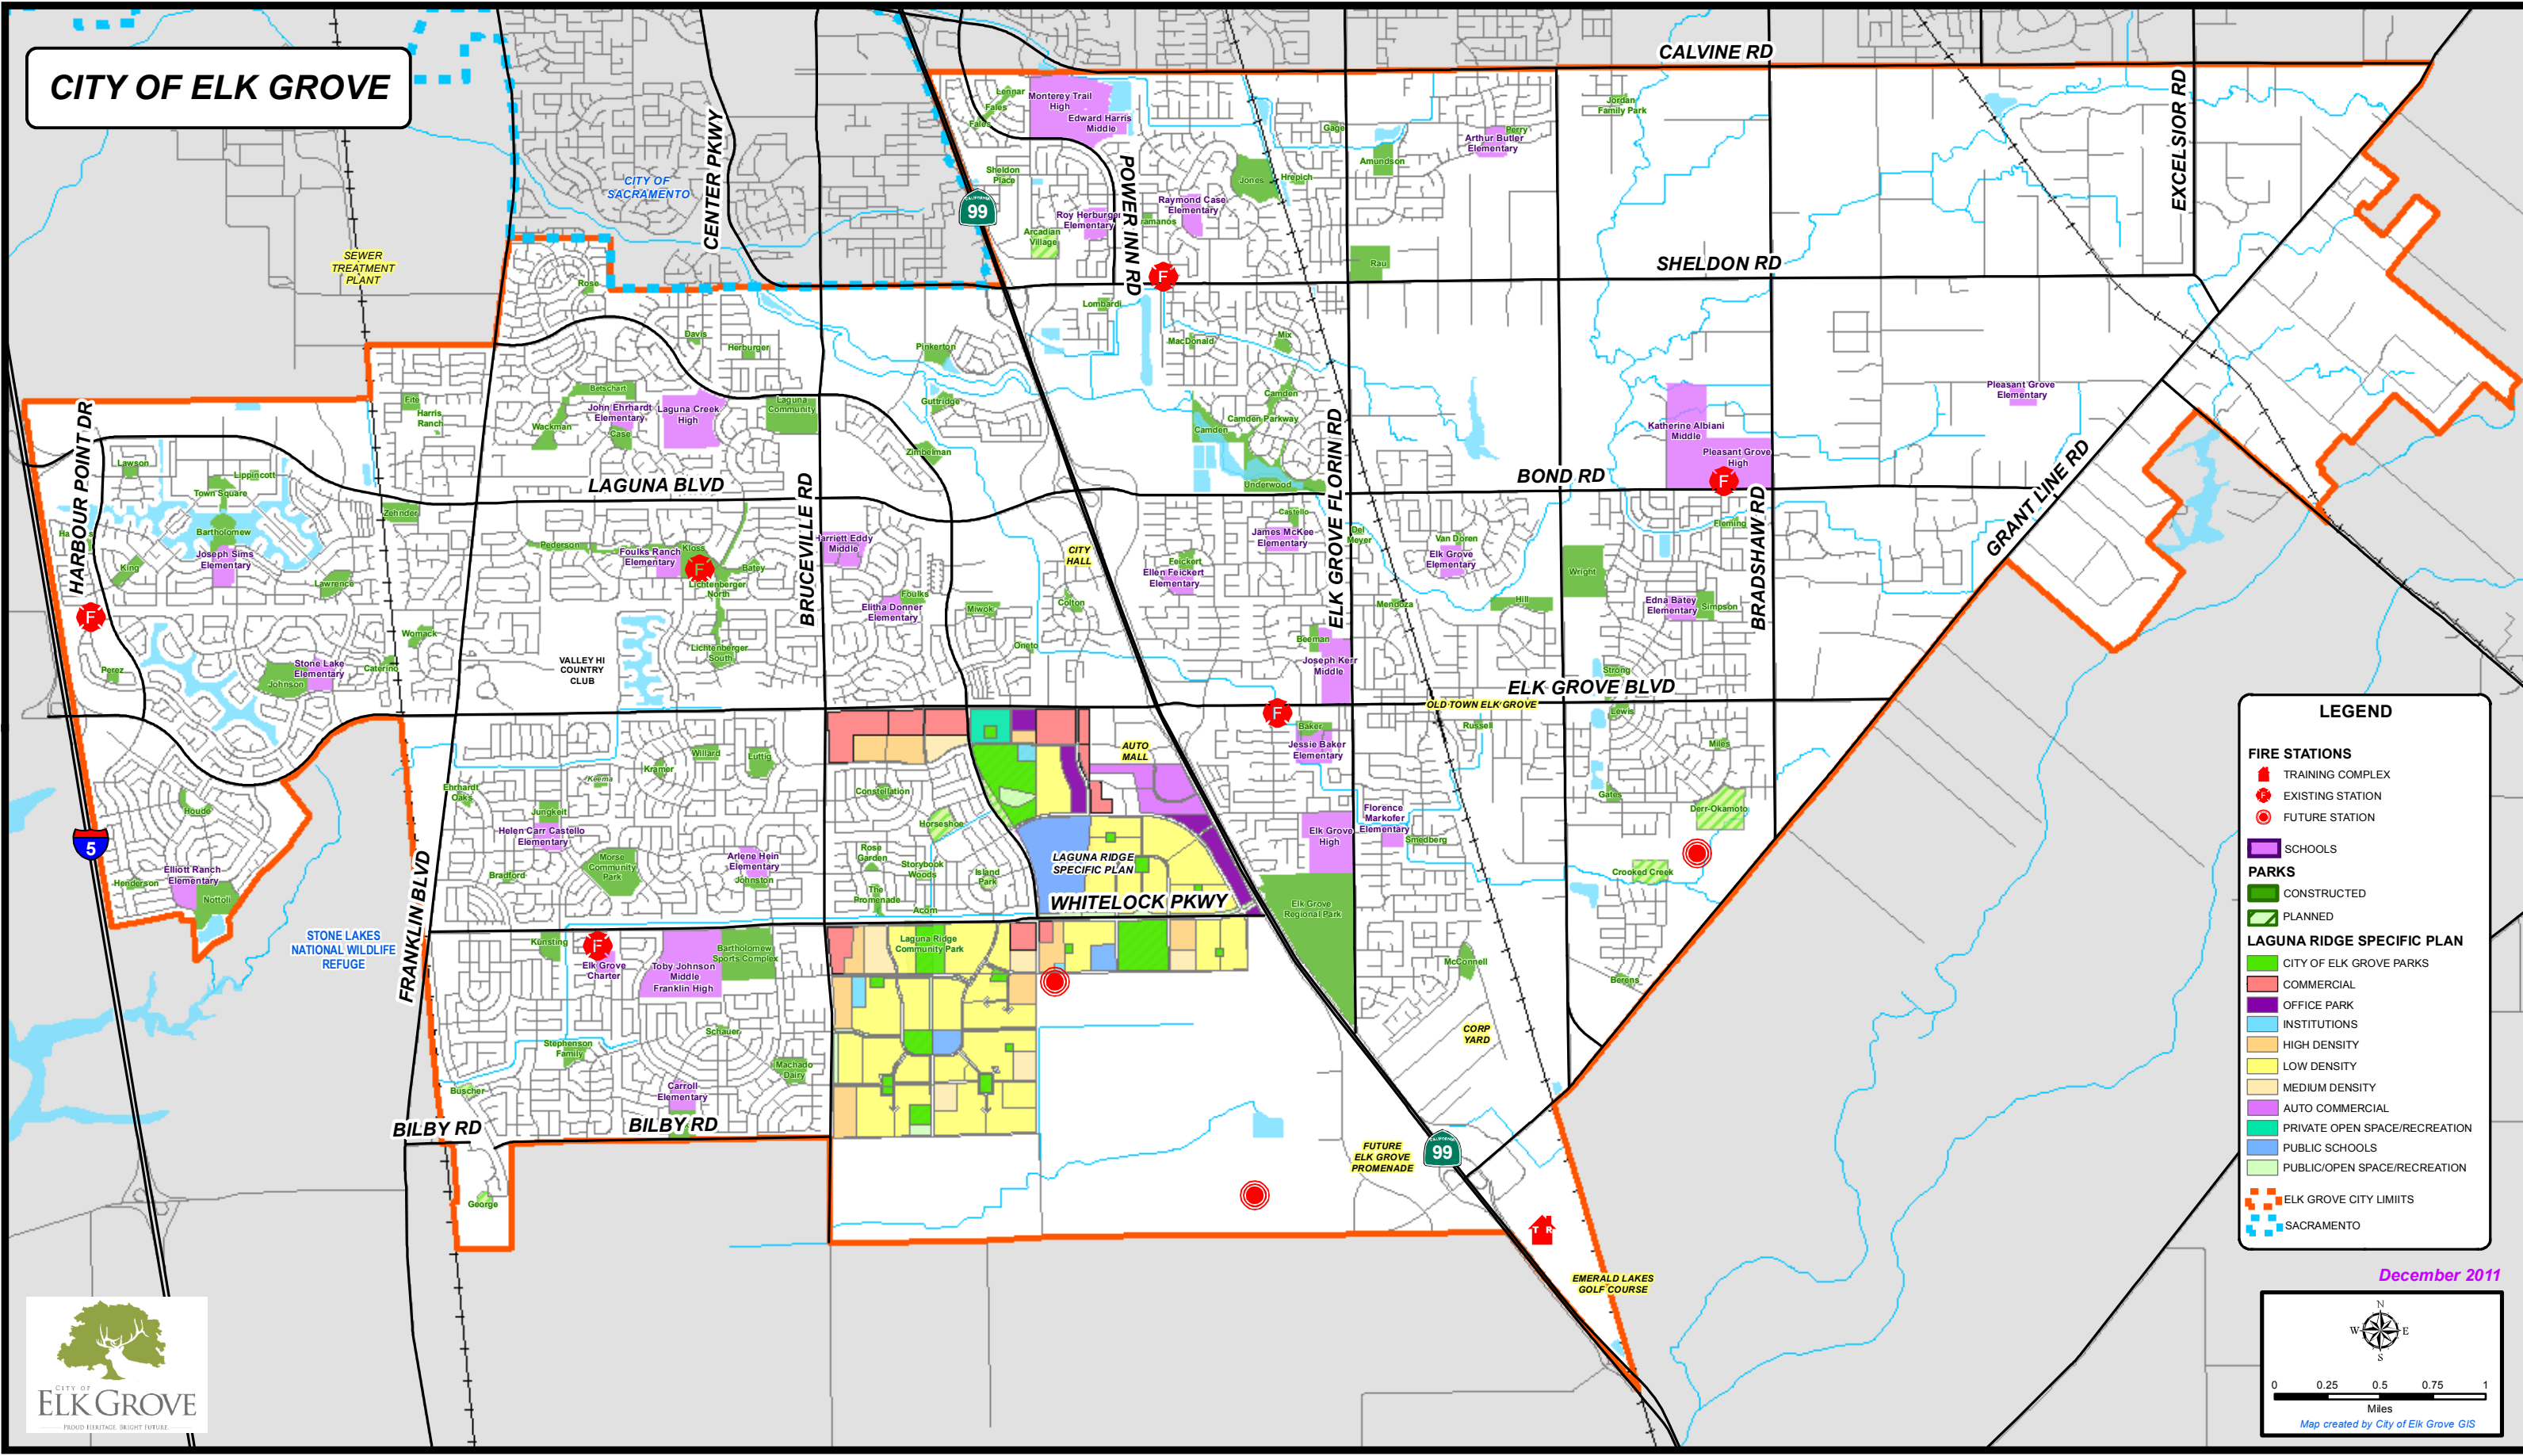

# CITY OF ELK GROVE

**LEGEND**

- FIRE STATIONS**
  - TRAINING COMPLEX (Red house icon)
  - EXISTING STATION (Red circle with dot icon)
  - FUTURE STATION (Red circle with cross icon)
- SCHOOLS**
  - SCHOOLS (Purple square icon)
- PARKS**
  - CONSTRUCTED (Green square icon)
  - PLANNED (Light green square icon)
- LAGUNA RIDGE SPECIFIC PLAN**
  - CITY OF ELK GROVE PARKS (Light green square icon)
  - COMMERCIAL (Red square icon)
  - OFFICE PARK (Orange square icon)
  - INSTITUTIONS (Blue square icon)
  - HIGH DENSITY (Yellow square icon)
  - LOW DENSITY (Light yellow square icon)
  - MEDIUM DENSITY (Light purple square icon)
  - PRIVATE OPEN SPACE/RECREATION (Light blue square icon)
  - PUBLIC SCHOOLS (Light blue square icon)
  - PUBLIC/OPEN SPACE/RECREATION (Light green square icon)
- ELK GROVE CITY LIMITS** (Dashed orange line)
- SACRAMENTO** (Dashed blue line)