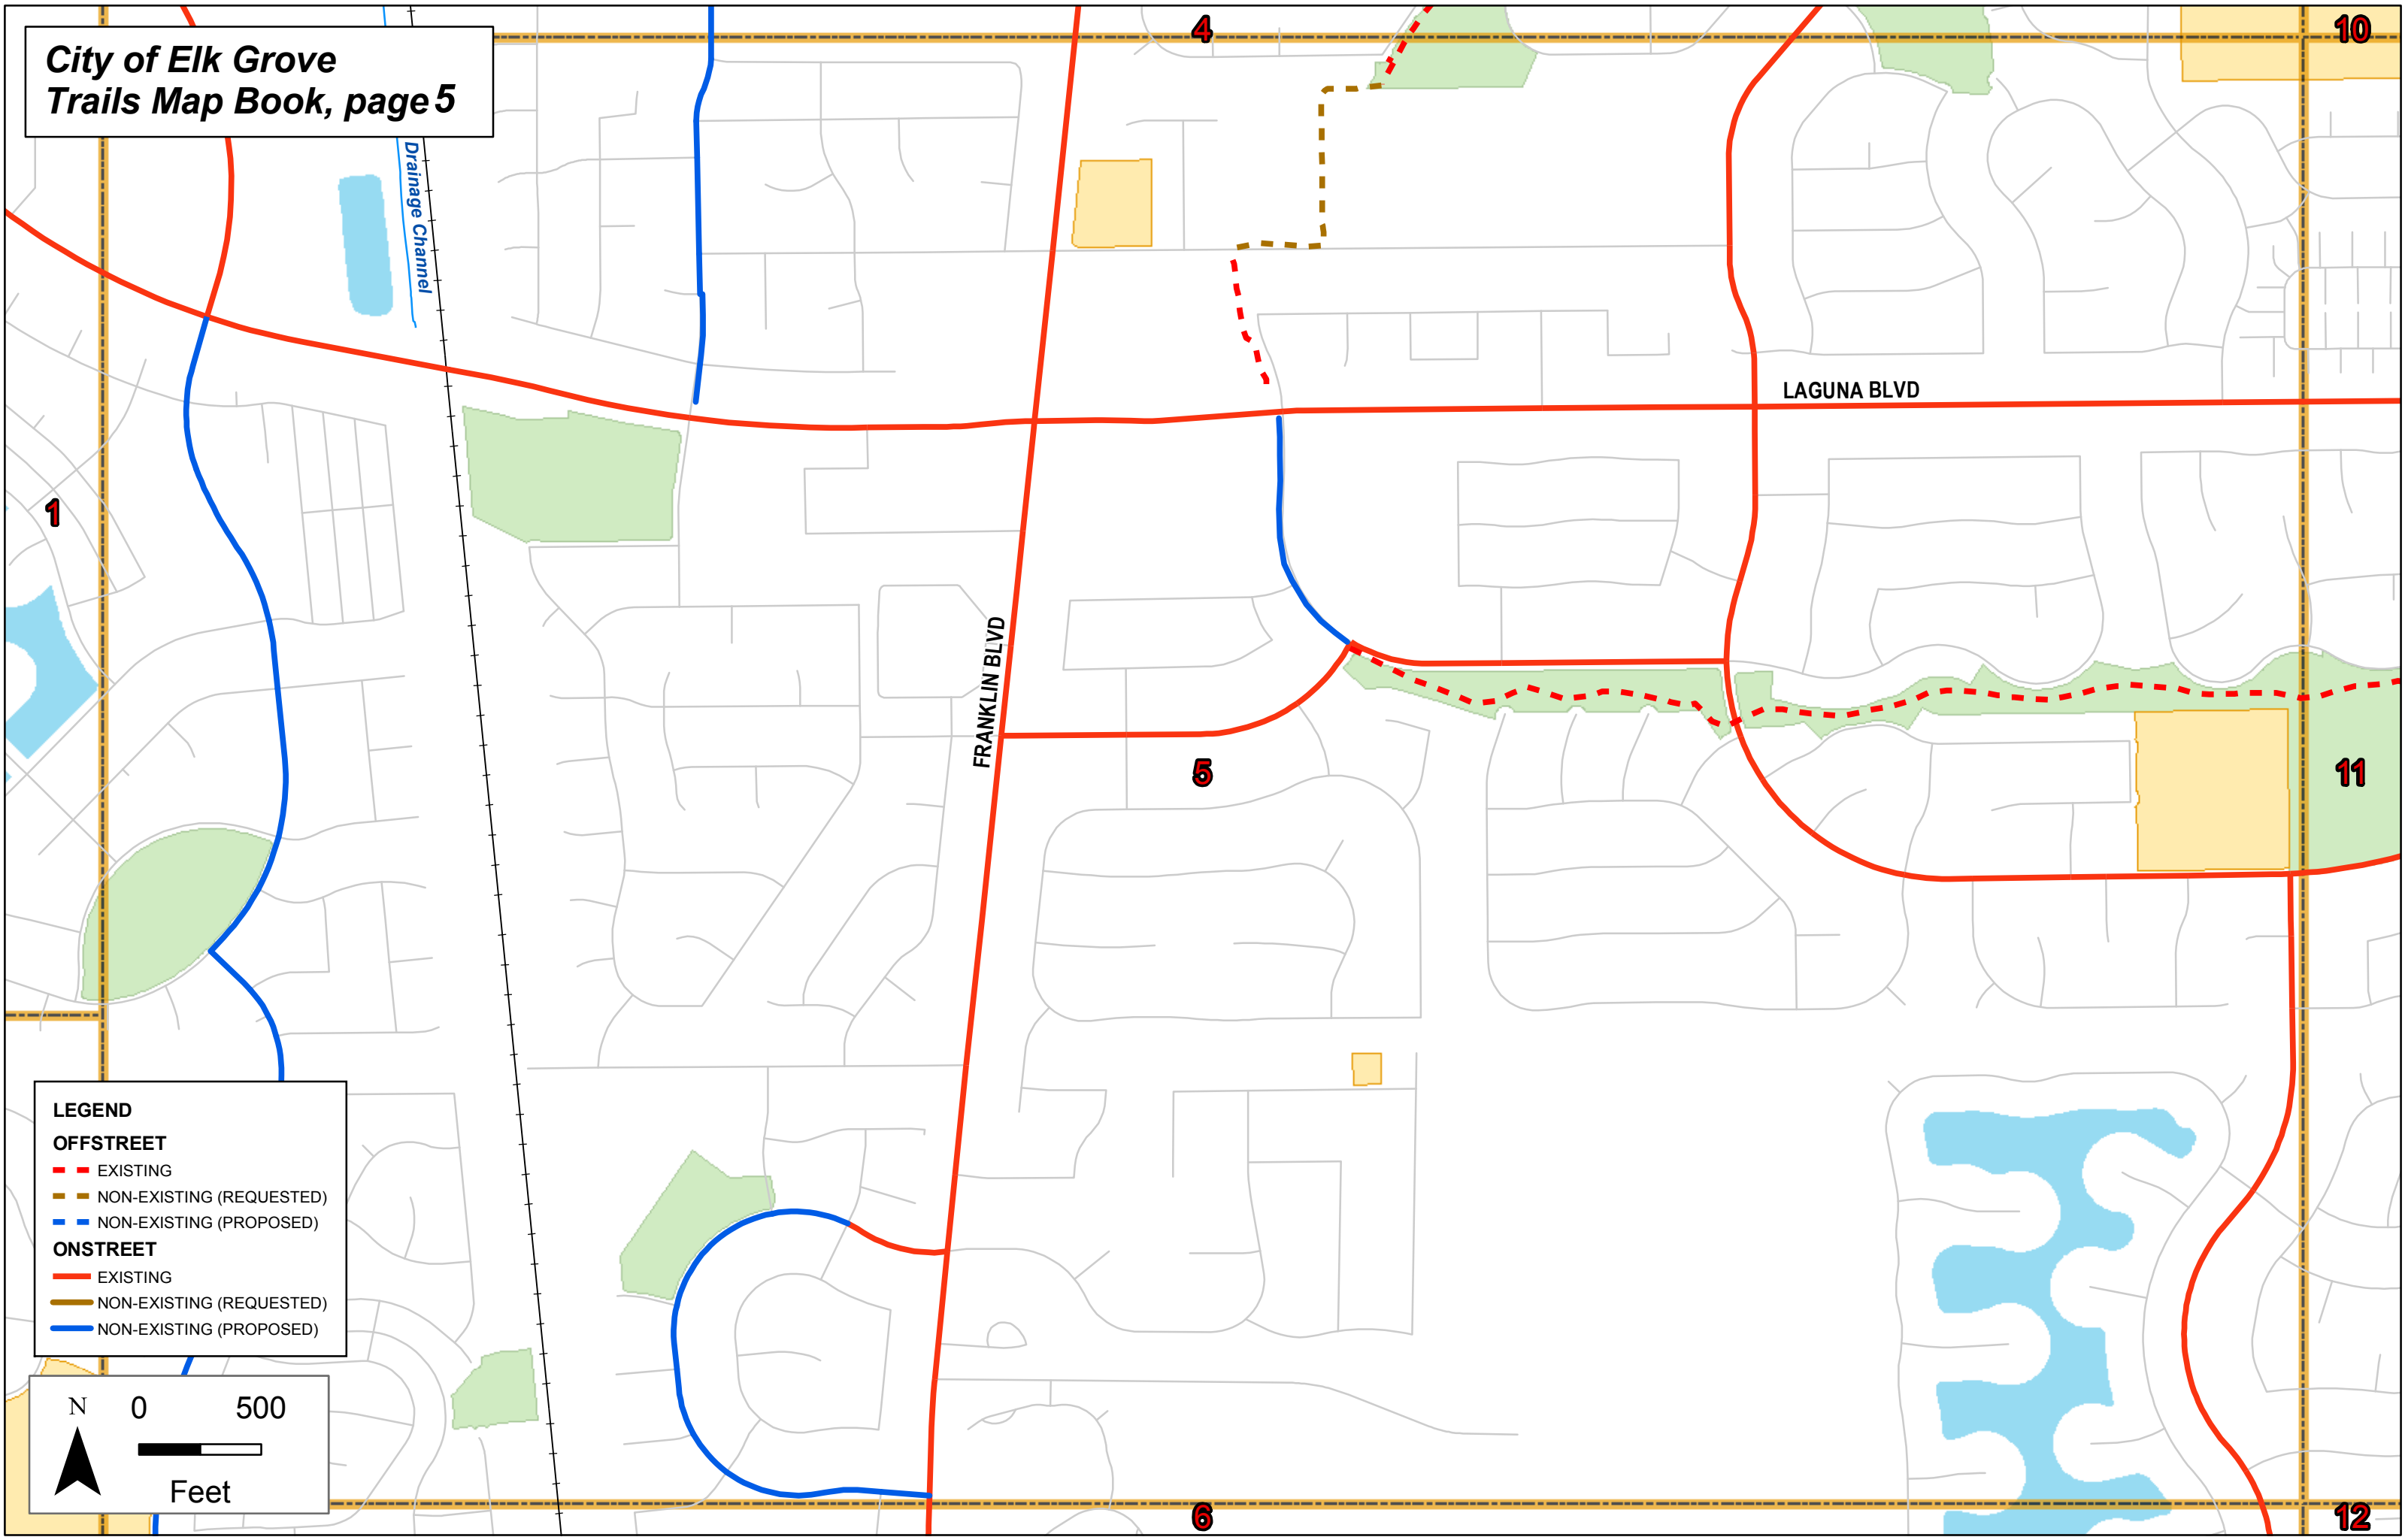

**City of Elk Grove
Trails Map Book, page 5**

LEGEND

OFFSTREET

- EXISTING (Red dashed line)
- NON-EXISTING (REQUESTED) (Brown dashed line)
- NON-EXISTING (PROPOSED) (Blue dashed line)

ONSTREET

- EXISTING (Red solid line)
- NON-EXISTING (REQUESTED) (Brown solid line)
- NON-EXISTING (PROPOSED) (Blue solid line)

N 0 500
Feet