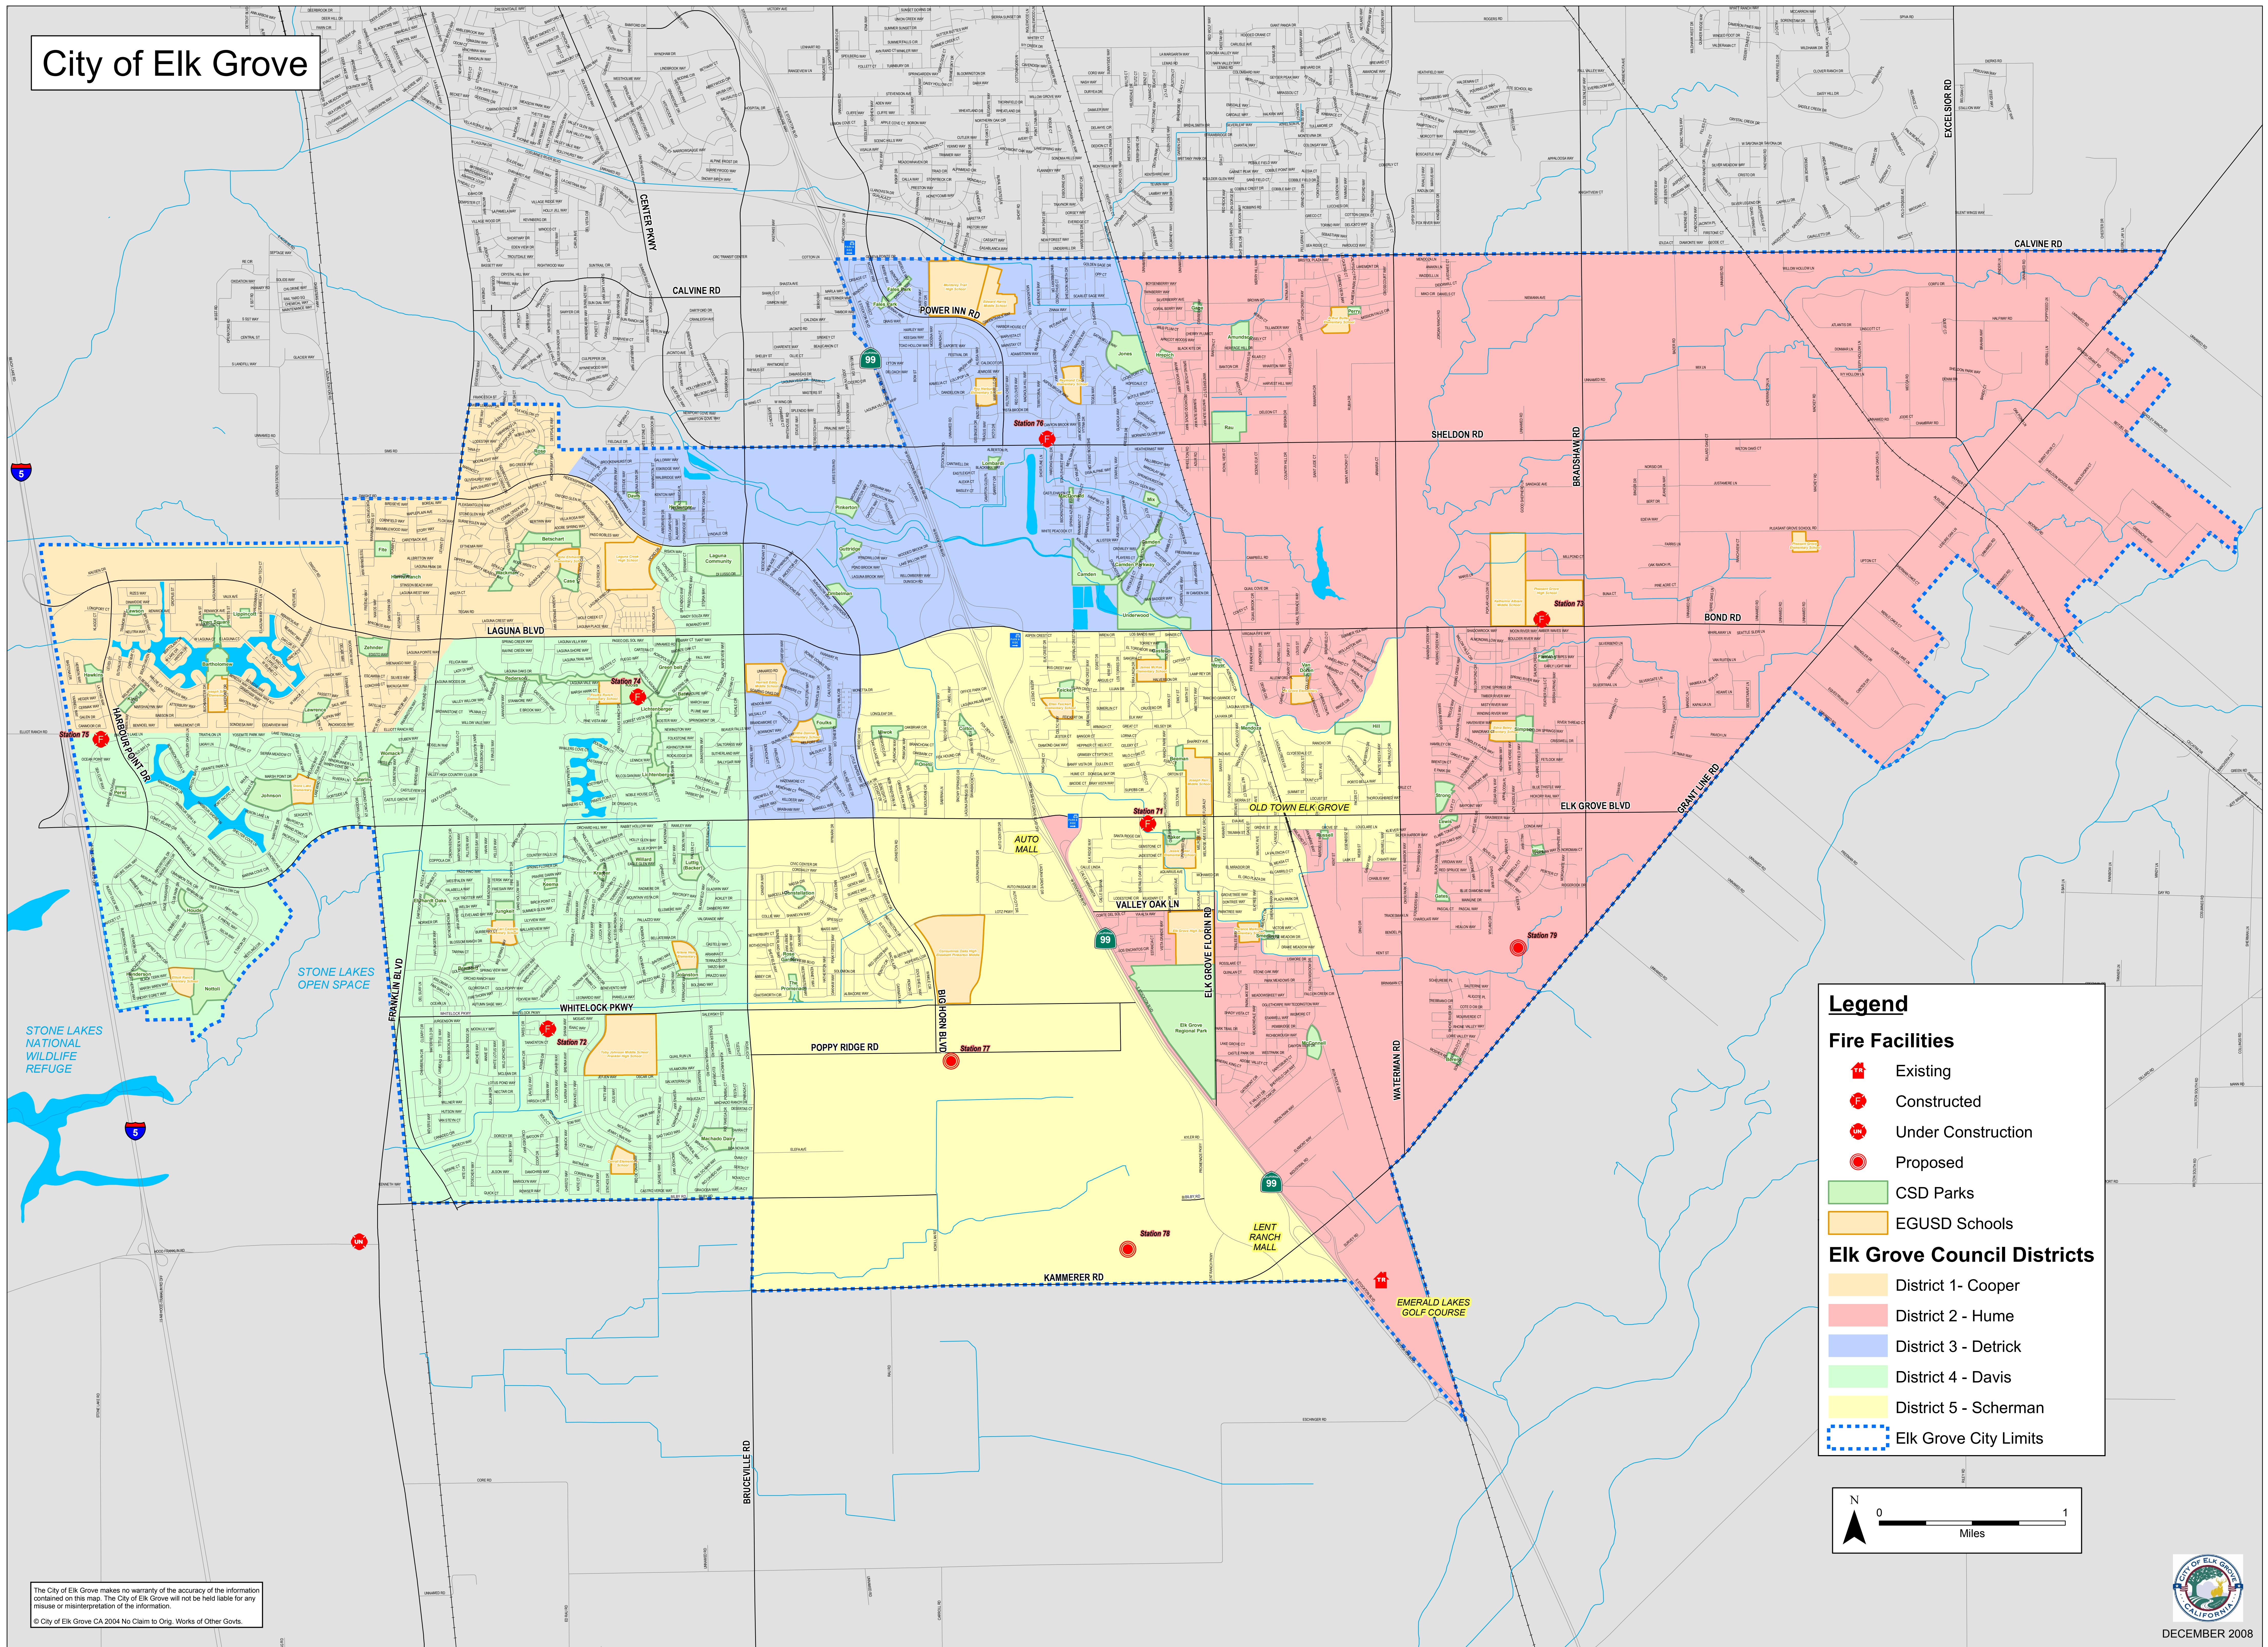

City of Elk Grove

Legend

Fire Facilities

- Existing
- Constructed
- Under Construction
- Proposed

Elk Grove Council Districts

- District 1 - Cooper
- District 2 - Hume
- District 3 - Detrick
- District 4 - Davis
- District 5 - Scherman
- Elk Grove City Limits