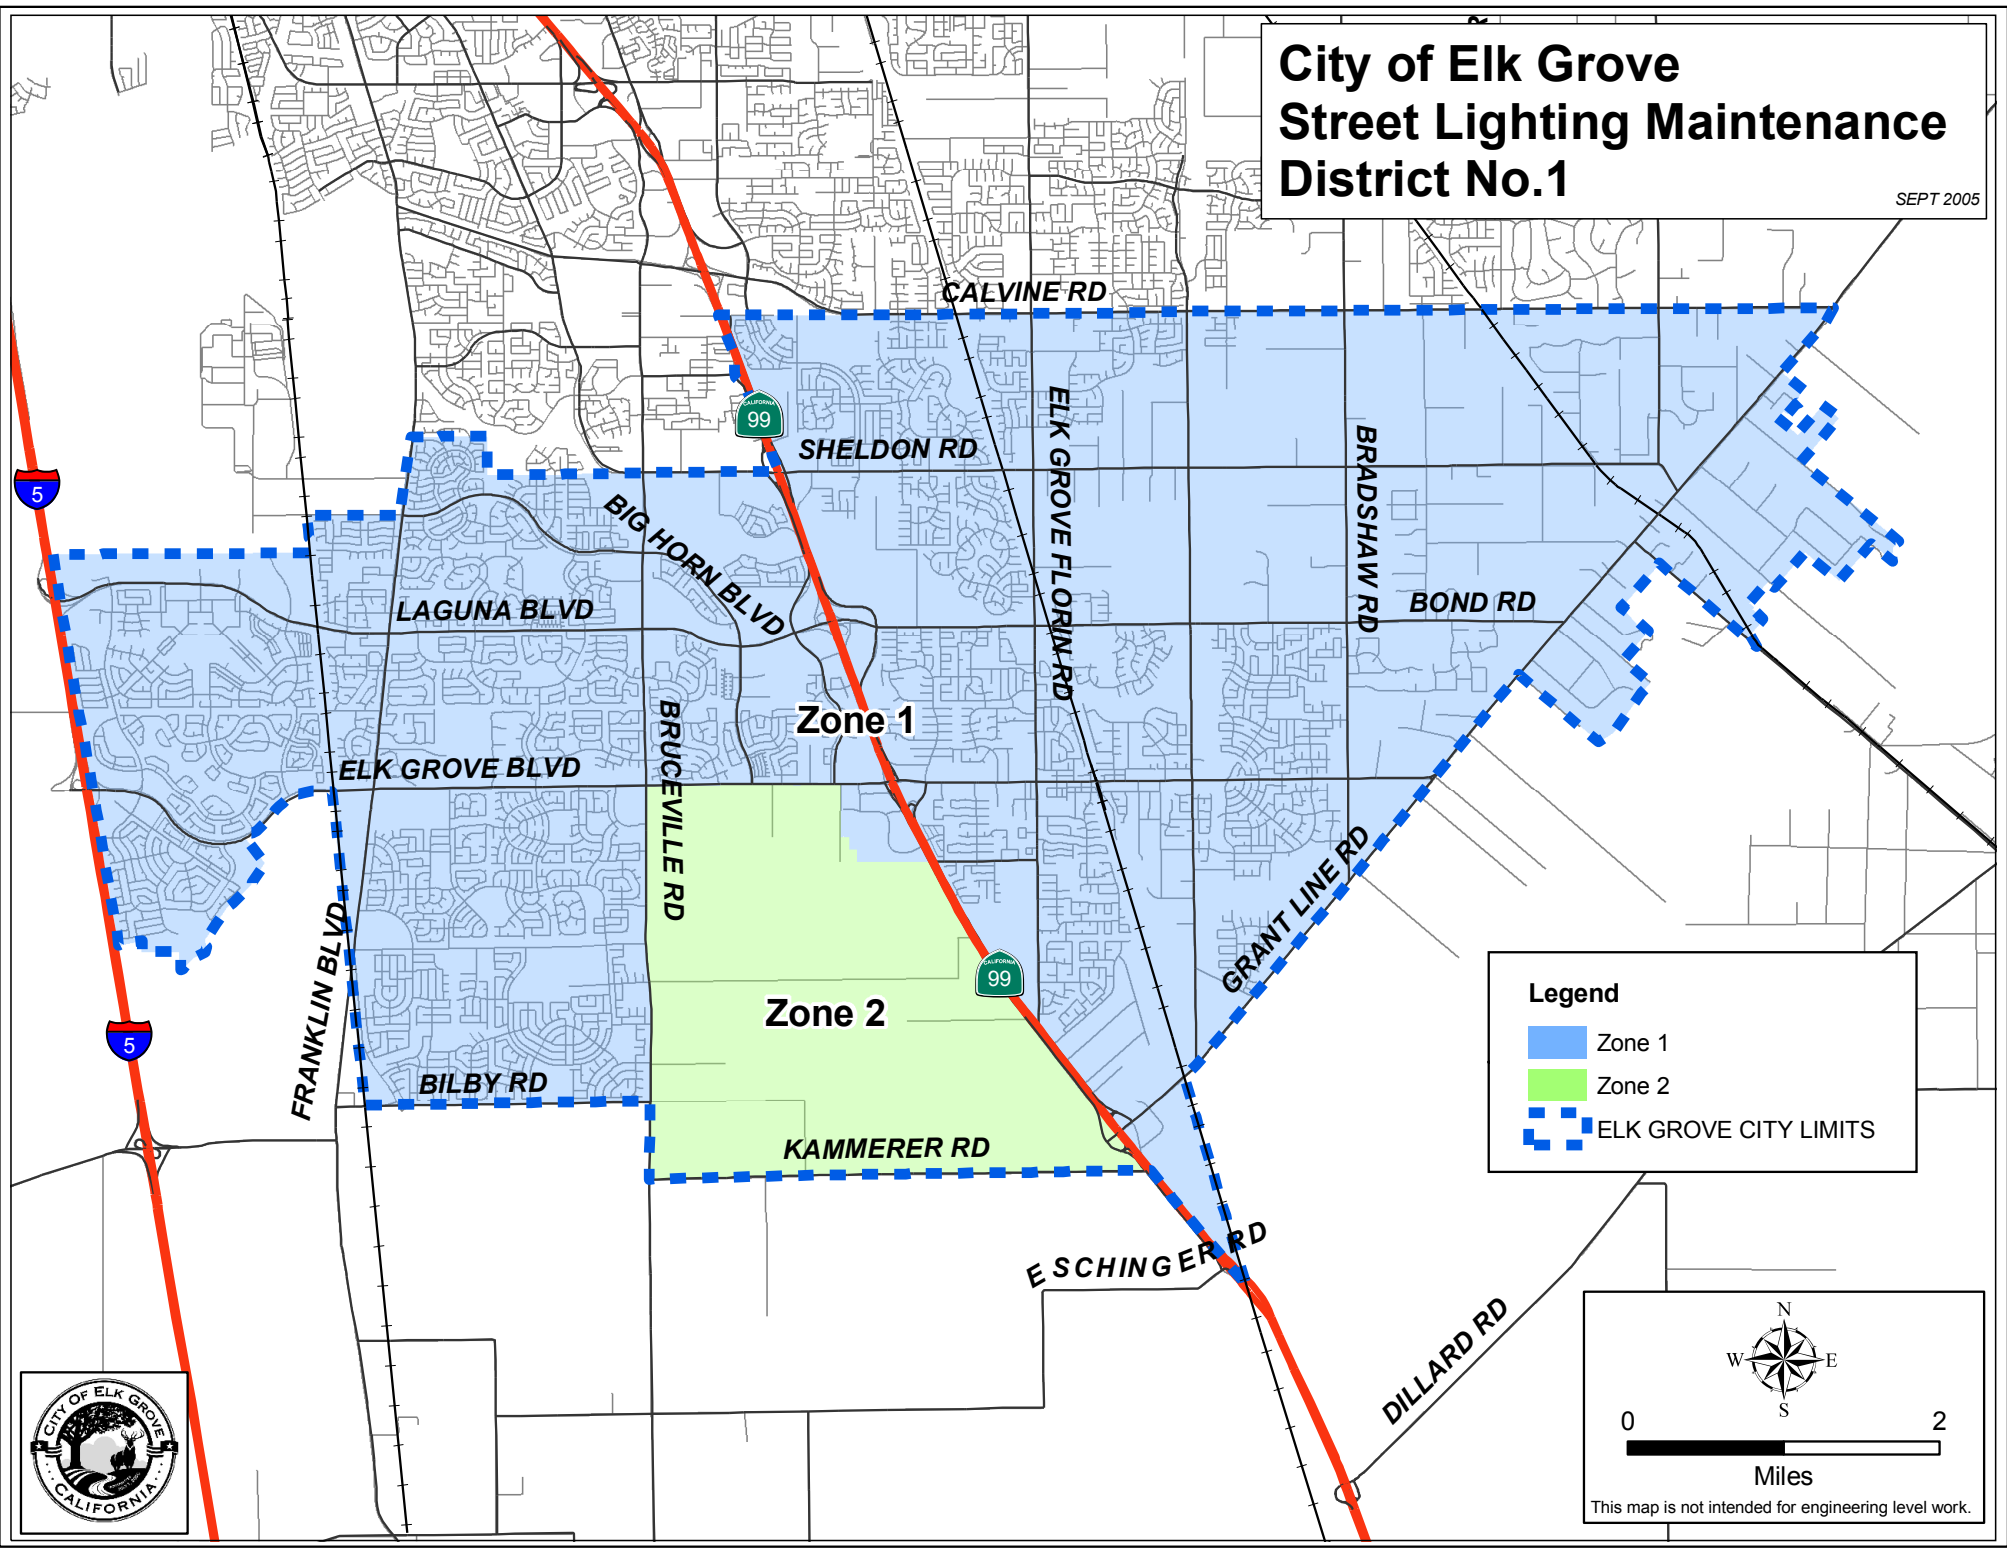

City of Elk Grove Street Lighting Maintenance District No.1

SEPT 2005

Legend

- Zone 1
- Zone 2
- ELK GROVE CITY LIMITS

0 2
Miles

This map is not intended for engineering level work.