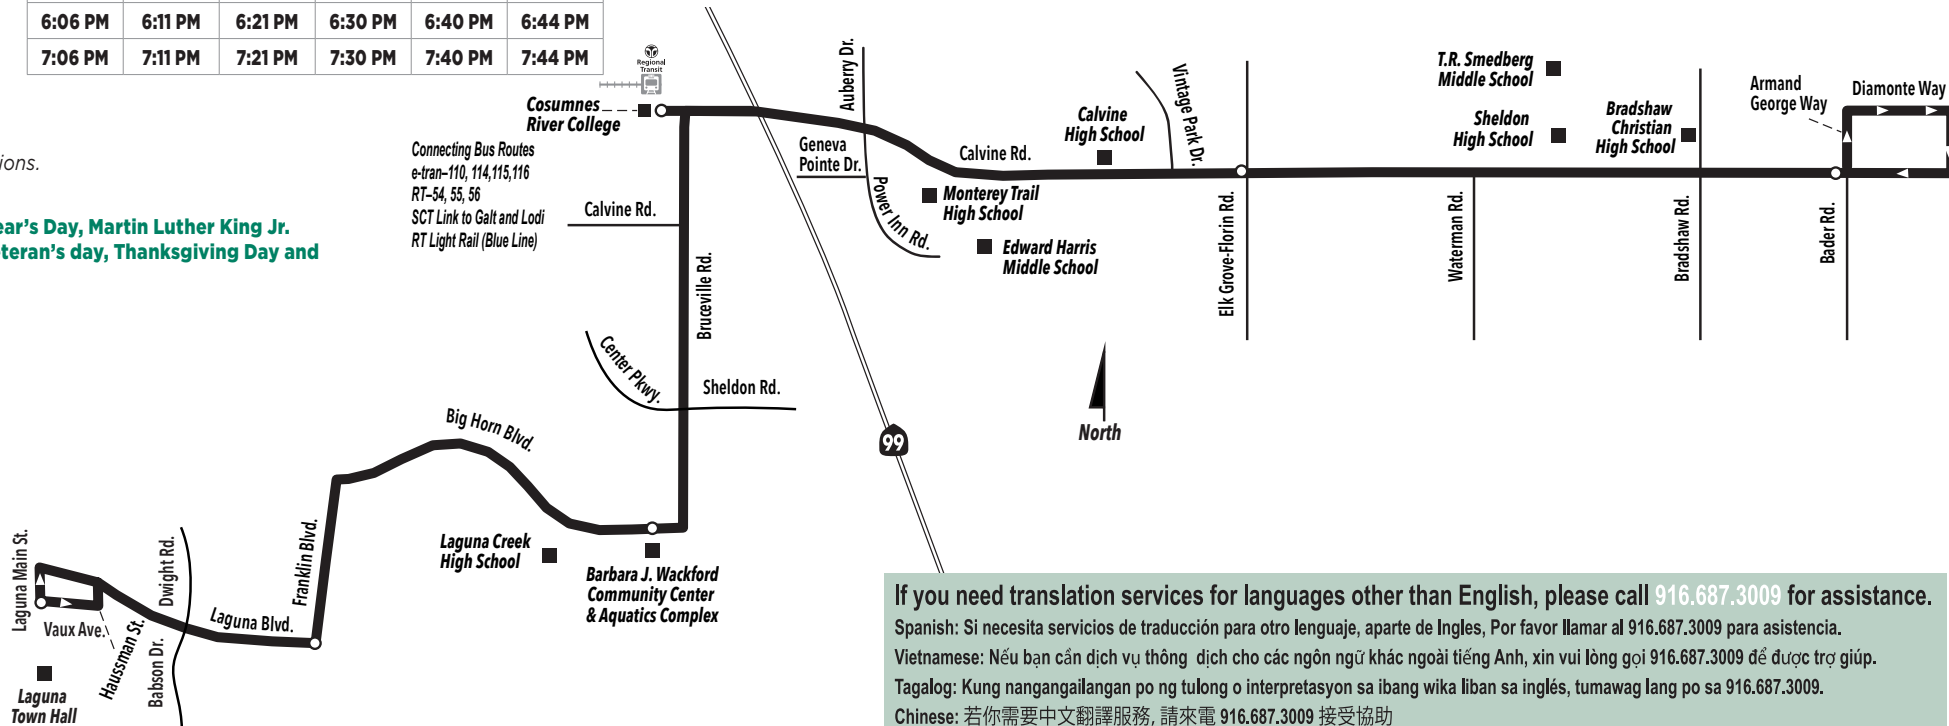

Saturday: Eastbound

Vaux Ave./Laguna Main St. to Armand George Wy./Calvine Rd.

Vaux Ave. at Laguna Main St.	Franklin Blvd. at Laguna Blvd.	Big Horn Blvd. at Monterey Oaks Dr.	Cosumnes River College (CRC)	Calvine Rd. at Elk Grove-Florin Rd.	Calvine Rd. at Armand George Wy.
-	-	-	-	-	-
7:53 AM	7:58 AM	8:06 AM	8:12 AM	8:22 AM	8:28 AM
9:23 AM	9:28 AM	9:36 AM	9:42 AM	9:52 AM	9:58 AM
10:53 AM	10:58 AM	11:06 AM	11:12 AM	11:22 AM	11:28 AM
12:23 PM	12:28 PM	12:36 PM	12:42 PM	12:52 PM	12:58 PM
1:53 PM	1:58 PM	2:06 PM	2:12 PM	2:22 PM	2:28 PM
3:23 PM	3:28 PM	3:36 PM	3:42 PM	3:52 PM	3:58 PM
4:53 PM	4:58 PM	5:06 PM	5:12 PM	5:22 PM	5:28 PM

Saturday: Westbound

Armand George Wy./Calvine Rd. to Vaux Ave./Laguna Main St.

Calvine Rd. at Armand George Wy.	Calvine Rd. at Elk Grove-Florin Rd.	Cosumnes River College (CRC)	Big Horn Blvd. at Bruceville Rd.	Laguna Blvd. at Franklin Blvd.	Vaux Ave. at Laguna Main St.
6:58 AM	7:03 AM	7:13 AM	7:22 AM	7:32 AM	7:36 AM
8:38 AM	8:43 AM	8:53 AM	9:02 AM	9:12 AM	9:16 AM
10:08 AM	10:13 AM	10:23 AM	10:32 AM	10:42 AM	10:46 AM
11:38 AM	11:43 AM	11:53 AM	12:02 PM	12:12 PM	12:16 PM
1:08 PM	1:13 PM	1:23 PM	1:32 PM	1:42 PM	1:46 PM
2:38 PM	2:43 PM	2:53 PM	3:02 PM	3:12 PM	3:16 PM
4:08 PM	4:13 PM	4:23 PM	4:32 PM	4:42 PM	4:46 PM
5:38 PM	5:43 PM	5:53 PM	6:02 PM	6:12 PM	6:16 PM

AM times shown in lightface type. **PM times shown in boldface type.**

Times are approximate and may vary due to traffic and weather conditions. Subject to change without notice.

Local routes do not operate on the following Federal holidays: New Year's Day, Martin Luther King Jr. Day, President's Day, Memorial Day, Independence Day, Labor Day, Veteran's day, Thanksgiving Day and Christmas Day.