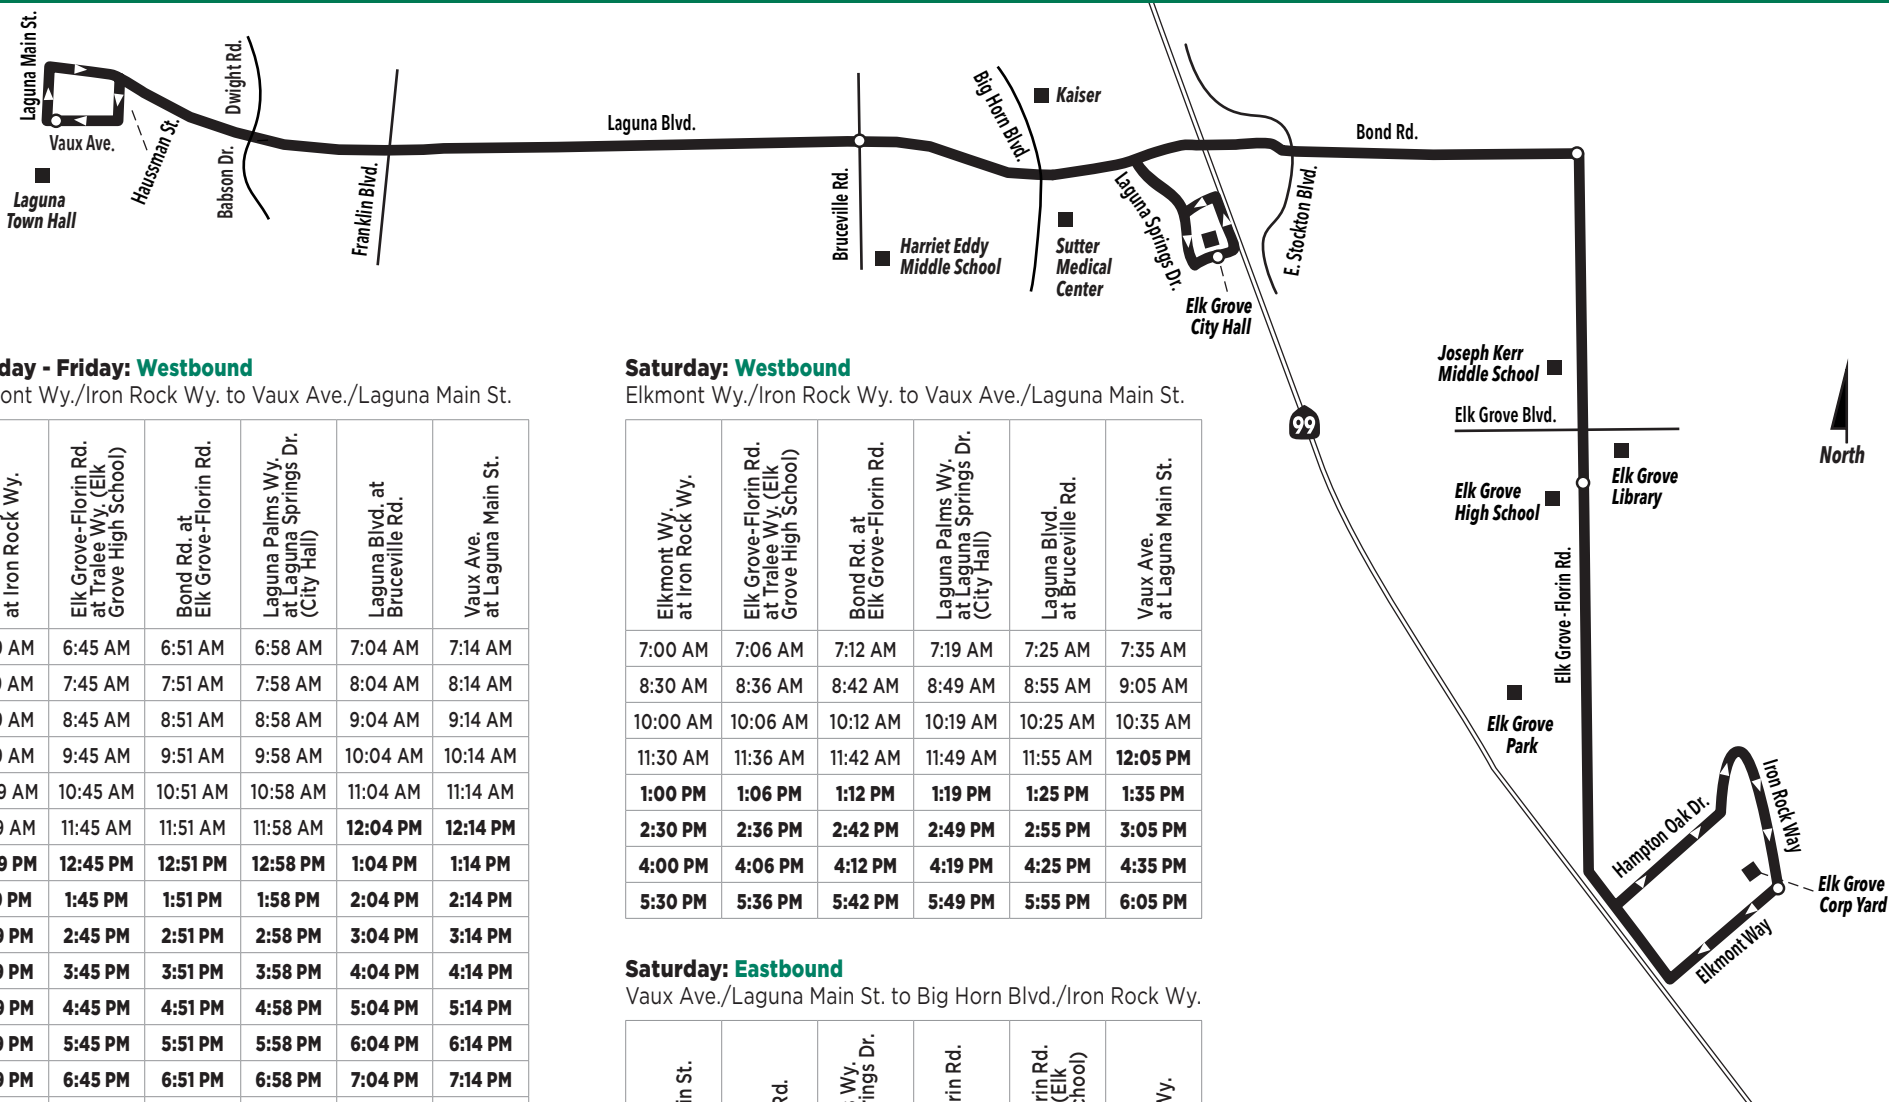

LOCAL ROUTE: 113

Schedules are read from left to right. Find your location on the map and make sure you know what direction you are going when you read the schedule. Not all bus stops are listed on the schedule. The bus stops listed are called timepoints. Your bus stop may be between timepoints; if so, estimate time of departure using the printed times.

Local routes do not operate on the following Federal holidays: New Year's Day, Martin Luther King Jr. Day, President's Day, Memorial Day, Independence Day, Labor Day, Veteran's day, Thanksgiving Day and Christmas Day.

Monday - Friday: Eastbound

Vaux Ave./Laguna Main St. to Big Horn Blvd./Iron Rock Wy.

Vaux Ave. at Laguna Main St.	Laguna Blvd. at Bruceville Rd.	Laguna Palms Wy. at Laguna Springs Dr. (City Hall)	Elk Grove-Florin Rd. at Bond Rd.	Elk Grove-Florin Rd. at Tralee Wy. (Elk Grove High School)	Elkmont Wy. at Iron Rock Wy.
-	-	-	-	-	-
6:54 AM	7:04 AM	7:10 AM	7:17 AM	7:23 AM	7:29 AM
7:54 AM	8:04 AM	8:10 AM	8:17 AM	8:23 AM	8:29 AM
8:54 AM	9:04 AM	9:10 AM	9:17 AM	9:23 AM	9:29 AM
9:54 AM	10:04 AM	10:10 AM	10:17 AM	10:23 AM	10:29 AM
10:54 AM	11:04 AM	11:10 AM	11:17 AM	11:23 AM	11:29 AM
11:54 AM	12:04 PM	12:10 PM	12:17 PM	12:23 PM	12:29 PM
12:54 PM	1:04 PM	1:10 PM	1:17 PM	1:23 PM	1:29 PM
1:54 PM	2:04 PM	2:10 PM	2:17 PM	2:23 PM	2:29 PM
2:54 PM	3:04 PM	3:10 PM	3:17 PM	3:23 PM	3:29 PM
3:54 PM	4:04 PM	4:10 PM	4:17 PM	4:23 PM	4:29 PM
4:54 PM	5:04 PM	5:10 PM	5:17 PM	5:23 PM	5:29 PM
5:54 PM	6:04 PM	6:10 PM	6:17 PM	6:23 PM	6:29 PM
6:54 PM	7:04 PM	7:10 PM	7:17 PM	7:23 PM	7:29 PM

Monday - Friday: Westbound

Elkmont Wy./Iron Rock Wy. to Vaux Ave./Laguna Main St.

Elkmont Wy. at Iron Rock Wy.	Elk Grove-Florin Rd. at Tralee Wy. (Elk Grove High School)	Bond Rd. at Elk Grove-Florin Rd.	Laguna Palms Wy. at Laguna Springs Dr. (City Hall)	Laguna Blvd. at Bruceville Rd.	Vaux Ave. at Laguna Main St.
6:39 AM	6:45 AM	6:51 AM	6:58 AM	7:04 AM	7:14 AM
7:39 AM	7:45 AM	7:51 AM	7:58 AM	8:04 AM	8:14 AM
8:39 AM	8:45 AM	8:51 AM	8:58 AM	9:04 AM	9:14 AM
9:39 AM	9:45 AM	9:51 AM	9:58 AM	10:04 AM	10:14 AM
10:39 AM	10:45 AM	10:51 AM	10:58 AM	11:04 AM	11:14 AM
11:39 AM	11:45 AM	11:51 AM	11:58 AM	12:04 PM	12:14 PM
12:39 PM	12:45 PM	12:51 PM	12:58 PM	1:04 PM	1:14 PM
1:39 PM	1:45 PM	1:51 PM	1:58 PM	2:04 PM	2:14 PM
2:39 PM	2:45 PM	2:51 PM	2:58 PM	3:04 PM	3:14 PM
3:39 PM	3:45 PM	3:51 PM	3:58 PM	4:04 PM	4:14 PM
4:39 PM	4:45 PM	4:51 PM	4:58 PM	5:04 PM	5:14 PM
5:39 PM	5:45 PM	5:51 PM	5:58 PM	6:04 PM	6:14 PM
6:39 PM	6:45 PM	6:51 PM	6:58 PM	7:04 PM	7:14 PM
7:39 PM	7:45 PM	7:51 PM	7:58 PM	8:04 PM	8:14 PM

Saturday: Westbound

Elkmont Wy./Iron Rock Wy. to Vaux Ave./Laguna Main St.

Elkmont Wy. at Iron Rock Wy.	Elk Grove-Florin Rd. at Tralee Wy. (Elk Grove High School)	Bond Rd. at Elk Grove-Florin Rd.	Laguna Palms Wy. at Laguna Springs Dr. (City Hall)	Laguna Blvd. at Bruceville Rd.	Vaux Ave. at Laguna Main St.
7:00 AM	7:06 AM	7:12 AM	7:19 AM	7:25 AM	7:35 AM
8:30 AM	8:36 AM	8:42 AM	8:49 AM	8:55 AM	9:05 AM
10:00 AM	10:06 AM	10:12 AM	10:19 AM	10:25 AM	10:35 AM
11:30 AM	11:36 AM	11:42 AM	11:49 AM	11:55 AM	12:05 PM
1:00 PM	1:06 PM	1:12 PM	1:19 PM	1:25 PM	1:35 PM
2:30 PM	2:36 PM	2:42 PM	2:49 PM	2:55 PM	3:05 PM
4:00 PM	4:06 PM	4:12 PM	4:19 PM	4:25 PM	4:35 PM
5:30 PM	5:36 PM	5:42 PM	5:49 PM	5:55 PM	6:05 PM

Saturday: Eastbound

Vaux Ave./Laguna Main St. to Big Horn Blvd./Iron Rock Wy.