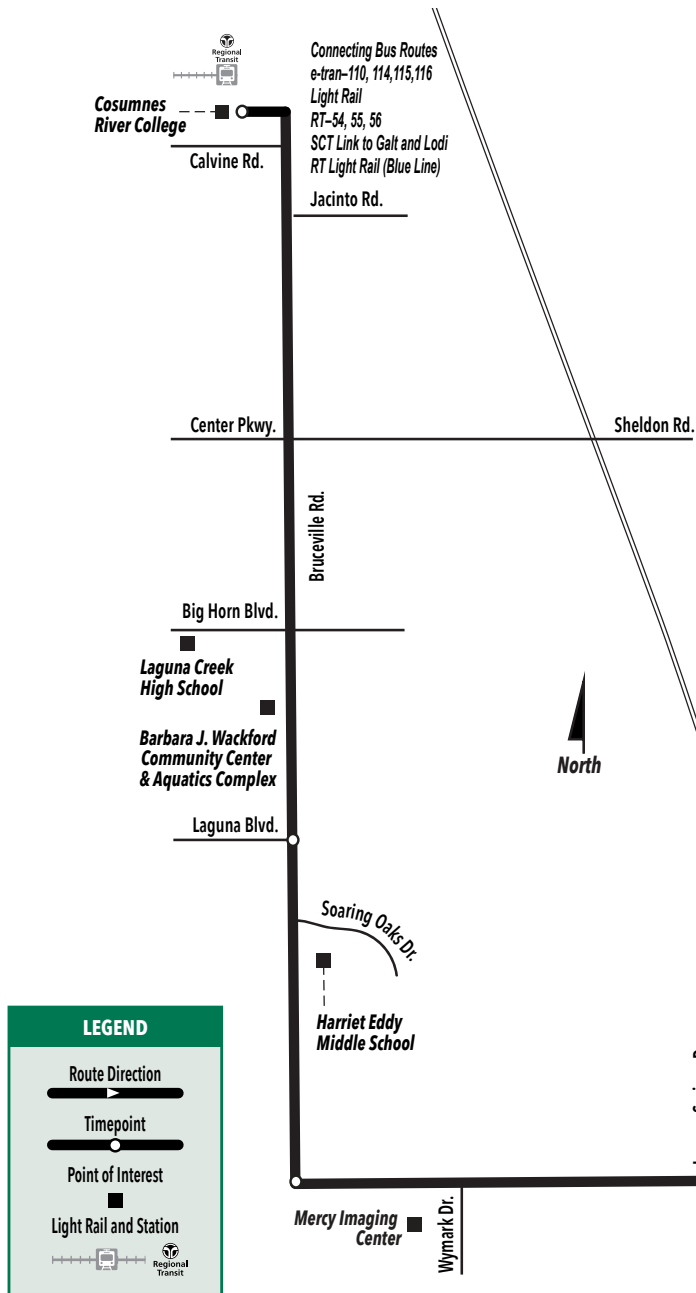

Schedules are read from left to right. Find your location on the map and make sure you know what direction you are going when you read the schedule. Not all bus stops are listed on the schedule. The bus stops listed are called timepoints. Your bus stop may be between timepoints; if so, estimate time of departure using the printed times.

AM times shown in lightface type. **PM times shown in boldface type.**

Times are approximate and may vary due to traffic and weather conditions. Subject to change without notice.

Monday - Friday: Northbound

Elk Grove Blvd./Clarke Farms Dr. to Cosumnes River College (CRC)

Elk Grove Blvd. at Clarke Farms Dr.	Elk Grove Blvd. at Emerald Vista Dr.	Bruceville Rd. at Elk Grove Blvd.	Bruceville Rd. at Laguna Blvd.	Cosumnes River College (CRC)
6:08 AM	6:20 AM	6:26 AM	6:30 AM	6:38 AM
7:08 AM	7:20 AM	7:26 AM	7:30 AM	7:38 AM
8:08 AM	8:20 AM	8:26 AM	8:30 AM	8:38 AM
9:08 AM	9:20 AM	9:26 AM	9:30 AM	9:38 AM
10:08 AM	10:20 AM	10:26 AM	10:30 AM	10:38 AM
11:08 AM	11:20 AM	11:26 AM	11:30 AM	11:38 AM
12:08 PM	12:20 PM	12:26 PM	12:30 PM	12:38 PM
1:08 PM	1:20 PM	1:26 PM	1:30 PM	1:38 PM
2:08 PM	2:20 PM	2:26 PM	2:30 PM	2:38 PM
3:08 PM	3:20 PM	3:26 PM	3:30 PM	3:38 PM
4:08 PM	4:20 PM	4:26 PM	4:30 PM	4:38 PM
5:08 PM	5:20 PM	5:26 PM	5:30 PM	5:38 PM
6:08 PM	6:20 PM	6:26 PM	6:30 PM	6:38 PM
7:08 PM	7:20 PM	7:26 PM	7:30 PM	7:38 PM

Monday - Friday: Southbound

Cosumnes River College (CRC) to Elk Grove Blvd./Clarke Farms Dr.

Cosumnes River College (CRC)	Bruceville Rd. at Laguna Blvd.	Elk Grove Blvd. at Bruceville Rd.	Elk Grove Blvd. at E. Stockton Blvd.	Elk Grove Blvd. at Clarke Farms Dr.
6:53 AM	7:01 AM	7:05 AM	7:13 AM	7:23 AM
7:53 AM	8:01 AM	8:05 AM	8:13 AM	8:23 AM
8:53 AM	9:01 AM	9:05 AM	9:13 AM	9:23 AM
9:53 AM	10:01 AM	10:05 AM	10:13 AM	10:23 AM
10:53 AM	11:01 AM	11:05 AM	11:13 AM	11:23 AM
11:53 AM	12:01 PM	12:05 PM	12:13 PM	12:23 PM
12:53 PM	1:01 PM	1:05 PM	1:13 PM	1:23 PM
1:53 PM	2:01 PM	2:05 PM	2:13 PM	2:23 PM
2:53 PM	3:01 PM	3:05 PM	3:13 PM	3:23 PM
3:53 PM	4:01 PM	4:05 PM	4:13 PM	4:23 PM
4:53 PM	5:01 PM	5:05 PM	5:13 PM	5:23 PM
5:53 PM	6:01 PM	6:05 PM	6:13 PM	6:23 PM
6:53 PM	7:01 PM	7:05 PM	7:13 PM	7:23 PM
7:53 PM	8:01 PM	8:05 PM	8:13 PM	8:23 PM

Saturday: Northbound

Elk Grove Blvd./Clarke Farms Dr. to Cosumnes River College (CRC)

Elk Grove Blvd. at Clarke Farms Dr.	Elk Grove Blvd. at Emerald Vista Dr.	Bruceville Rd. at Elk Grove Blvd.	Bruceville Rd. at Laguna Blvd.	Cosumnes River College (CRC)
7:23 AM	7:33 AM	7:38 AM	7:42 AM	7:50 AM
8:23 AM	8:33 AM	8:38 AM	8:42 AM	8:50 AM
9:23 AM	9:33 AM	9:38 AM	9:42 AM	9:50 AM
10:23 AM	10:33 AM	10:38 AM	10:42 AM	10:50 AM
11:23 AM	11:33 AM	11:38 AM	11:42 AM	11:50 AM
12:23 PM	12:33 PM	12:38 PM	12:42 PM	12:50 PM
1:23 PM	1:33 PM	1:38 PM	1:42 PM	1:50 PM
2:23 PM	2:33 PM	2:38 PM	2:42 PM	2:50 PM
3:23 PM	3:33 PM	3:38 PM	3:42 PM	3:50 PM
4:23 PM	4:33 PM	4:38 PM	4:42 PM	4:50 PM
5:23 PM	5:33 PM	5:38 PM	5:42 PM	5:50 PM

Saturday: Southbound

Cosumnes River College (CRC) to Elk Grove Blvd./Clarke Farms Dr.

Cosumnes River College (CRC)	Bruceville Rd. at Laguna Blvd.	Elk Grove Blvd. at Bruceville Rd.	Elk Grove Blvd. at E. Stockton Blvd.	Elk Grove Blvd. at Clarke Farms Dr.
7:56 AM	8:04 AM	8:08 AM	8:13 AM	8:23 AM
8:56 AM	9:04 AM	9:08 AM	9:13 AM	9:23 AM
9:56 AM	10:04 AM	10:08 AM	10:13 AM	10:23 AM
10:56 AM	11:04 AM	11:08 AM	11:13 AM	11:23 AM
11:56 AM	12:04 PM	12:08 PM	12:13 PM	12:23 PM
12:56 PM	1:04 PM	1:08 PM	1:13 PM	1:23 PM
1:56 PM	2:04 PM	2:08 PM	2:13 PM	2:23 PM
2:56 PM	3:04 PM	3:08 PM	3:13 PM	3:23 PM
3:56 PM	4:04 PM	4:08 PM	4:13 PM	4:23 PM
4:56 PM	5:04 PM	5:08 PM	5:13 PM	5:23 PM
5:56 PM	6:04 PM	6:08 PM	6:13 PM	6:23 PM