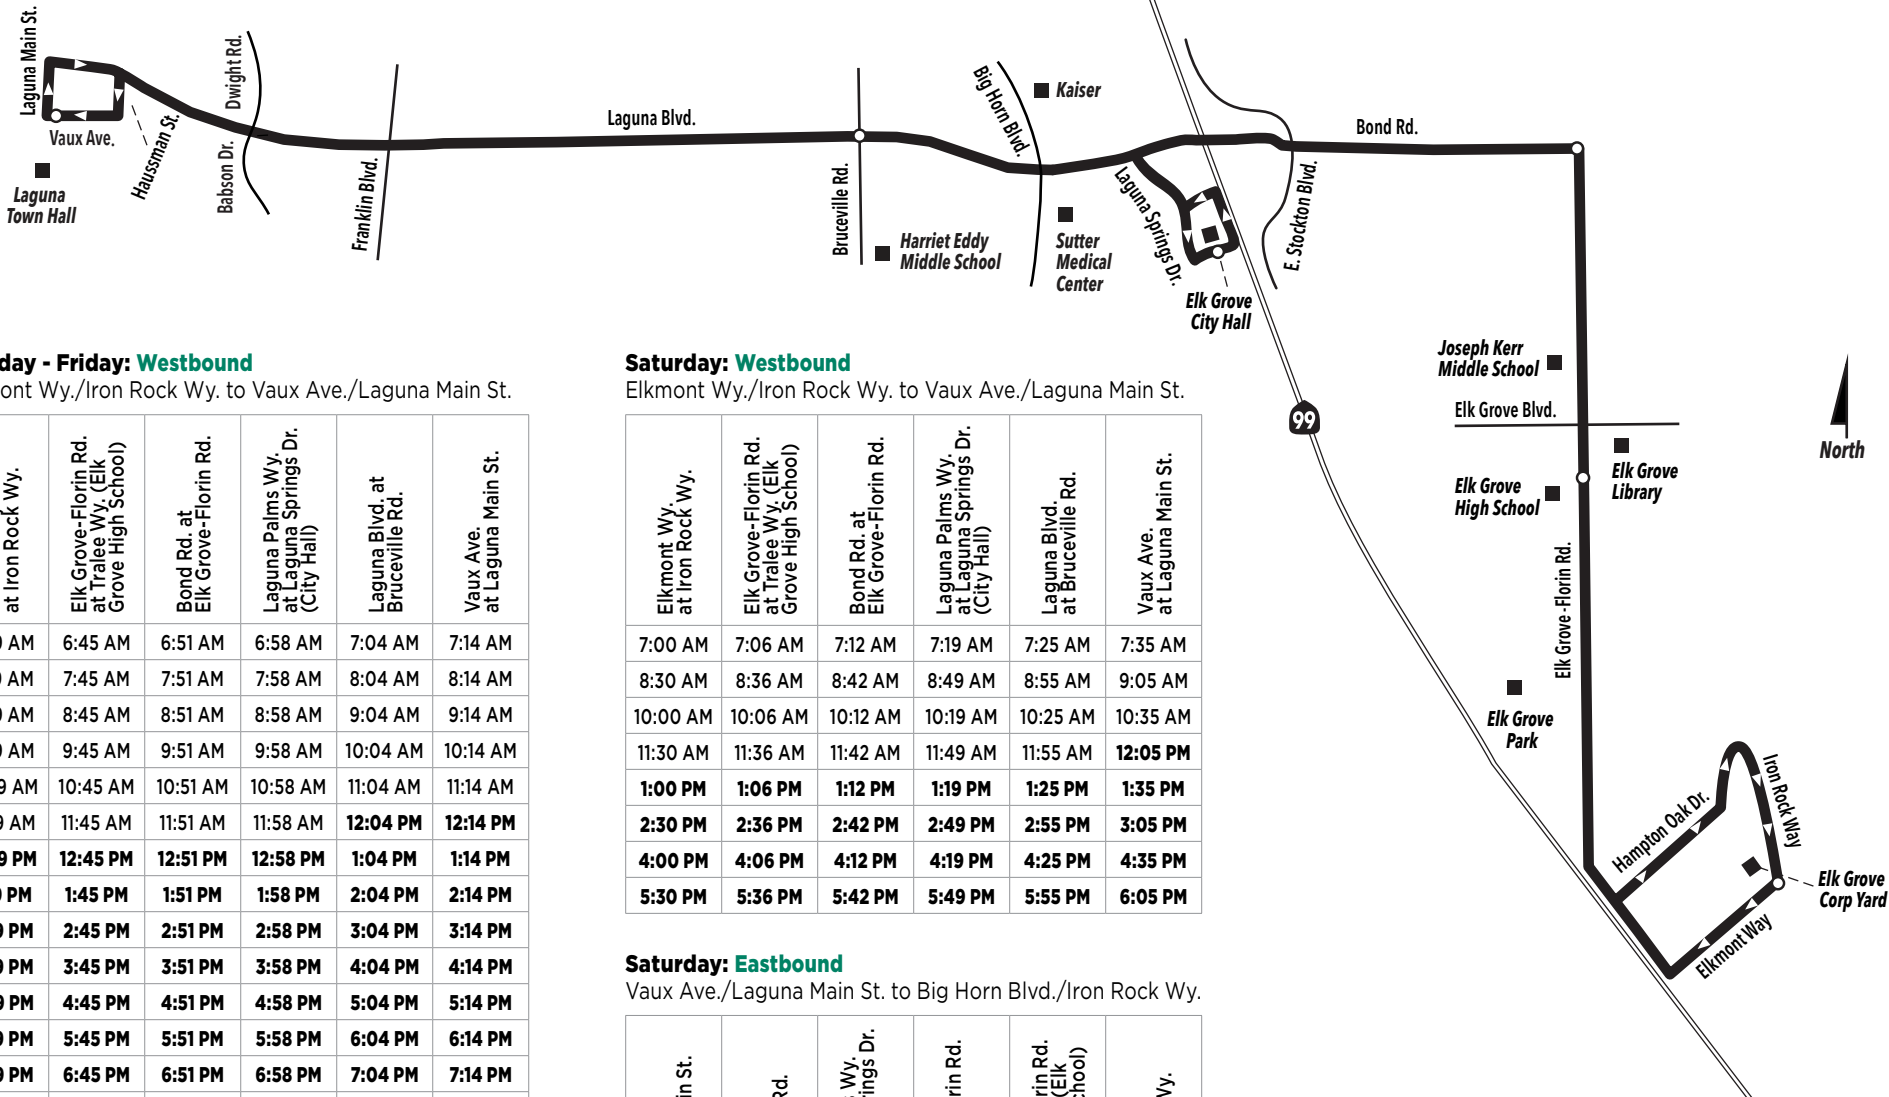

LOCAL ROUTE: 113

Schedules are read from left to right. Find your location on the map and make sure you know what direction you are going when you read the schedule. Not all bus stops are listed on the schedule. The bus stops listed are called timepoints. Your bus stop may be between timepoints; if so, estimate time of departure using the printed times.

Local routes do not operate on the following Federal holidays: New Year's Day, Martin Luther King Jr. Day, President's Day, Memorial Day, Independence Day, Labor Day, Veteran's day, Thanksgiving Day and Christmas Day.

Monday - Friday: Eastbound

Vaux Ave./Laguna Main St. to Big Horn Blvd./Iron Rock Wy.

Vaux Ave. at Laguna Main St.	Laguna Blvd. at Bruceville Rd.	Laguna Palms Wy. at Laguna Springs Dr. (City Hall)	Elk Grove-Florin Rd. at Bond Rd.	Elk Grove-Florin Rd. at Tralee Wy. (Elk Grove High School)	Elkmont Wy. at Iron Rock Wy.
-	-	-	-	-	-
6:54 AM	7:04 AM	7:10 AM	7:17 AM	7:23 AM	7:29 AM
7:54 AM	8:04 AM	8:10 AM	8:17 AM	8:23 AM	8:29 AM
8:54 AM	9:04 AM	9:10 AM	9:17 AM	9:23 AM	9:29 AM
9:54 AM	10:04 AM	10:10 AM	10:17 AM	10:23 AM	10:29 AM
10:54 AM	11:04 AM	11:10 AM	11:17 AM	11:23 AM	11:29 AM
11:54 AM	12:04 PM	12:10 PM	12:17 PM	12:23 PM	12:29 PM
12:54 PM	1:04 PM	1:10 PM	1:17 PM	1:23 PM	1:29 PM
1:54 PM	2:04 PM	2:10 PM	2:17 PM	2:23 PM	2:29 PM
2:54 PM	3:04 PM	3:10 PM	3:17 PM	3:23 PM	3:29 PM
3:54 PM	4:04 PM	4:10 PM	4:17 PM	4:23 PM	4:29 PM
4:54 PM	5:04 PM	5:10 PM	5:17 PM	5:23 PM	5:29 PM
5:54 PM	6:04 PM	6:10 PM	6:17 PM	6:23 PM	6:29 PM
6:54 PM	7:04 PM	7:10 PM	7:17 PM	7:23 PM	7:29 PM

Monday - Friday: Westbound

Elkmont Wy./Iron Rock Wy. to Vaux Ave./Laguna Main St.

Elkmont Wy. at Iron Rock Wy.	Elk Grove-Florin Rd. at Tralee Wy. (Elk Grove High School)	Bond Rd. at Elk Grove-Florin Rd.	Laguna Palms Wy. at Laguna Springs Dr. (City Hall)	Laguna Blvd. at Bruceville Rd.	Vaux Ave. at Laguna Main St.
6:39 AM	6:45 AM	6:51 AM	6:58 AM	7:04 AM	7:14 AM
7:39 AM	7:45 AM	7:51 AM	7:58 AM	8:04 AM	8:14 AM
8:39 AM	8:45 AM	8:51 AM	8:58 AM	9:04 AM	9:14 AM
9:39 AM	9:45 AM	9:51 AM	9:58 AM	10:04 AM	10:14 AM
10:39 AM	10:45 AM	10:51 AM	10:58 AM	11:04 AM	11:14 AM
11:39 AM	11:45 AM	11:51 AM	11:58 AM	12:04 PM	12:14 PM
12:39 PM	12:45 PM	12:51 PM	12:58 PM	1:04 PM	1:14 PM
1:39 PM	1:45 PM	1:51 PM	1:58 PM	2:04 PM	2:14 PM
2:39 PM	2:45 PM	2:51 PM	2:58 PM	3:04 PM	3:14 PM
3:39 PM	3:45 PM	3:51 PM	3:58 PM	4:04 PM	4:14 PM
4:39 PM	4:45 PM	4:51 PM	4:58 PM	5:04 PM	5:14 PM
5:39 PM	5:45 PM	5:51 PM	5:58 PM	6:04 PM	6:14 PM
6:39 PM	6:45 PM	6:51 PM	6:58 PM	7:04 PM	7:14 PM
7:39 PM	7:45 PM	7:51 PM	7:58 PM	8:04 PM	8:14 PM

Saturday: Westbound

Elkmont Wy./Iron Rock Wy. to Vaux Ave./Laguna Main St.

Elkmont Wy. at Iron Rock Wy.	Elk Grove-Florin Rd. at Tralee Wy. (Elk Grove High School)	Bond Rd. at Elk Grove-Florin Rd.	Laguna Palms Wy. at Laguna Springs Dr. (City Hall)	Laguna Blvd. at Bruceville Rd.	Vaux Ave. at Laguna Main St.
7:00 AM	7:06 AM	7:12 AM	7:19 AM	7:25 AM	7:35 AM
8:30 AM	8:36 AM	8:42 AM	8:49 AM	8:55 AM	9:05 AM
10:00 AM	10:06 AM	10:12 AM	10:19 AM	10:25 AM	10:35 AM
11:30 AM	11:36 AM	11:42 AM	11:49 AM	11:55 AM	12:05 PM
1:00 PM	1:06 PM	1:12 PM	1:19 PM	1:25 PM	1:35 PM
2:30 PM	2:36 PM	2:42 PM	2:49 PM	2:55 PM	3:05 PM
4:00 PM	4:06 PM	4:12 PM	4:19 PM	4:25 PM	4:35 PM
5:30 PM	5:36 PM	5:42 PM	5:49 PM	5:55 PM	6:05 PM

Saturday: Eastbound

Vaux Ave./Laguna Main St. to Big Horn Blvd./Iron Rock Wy.