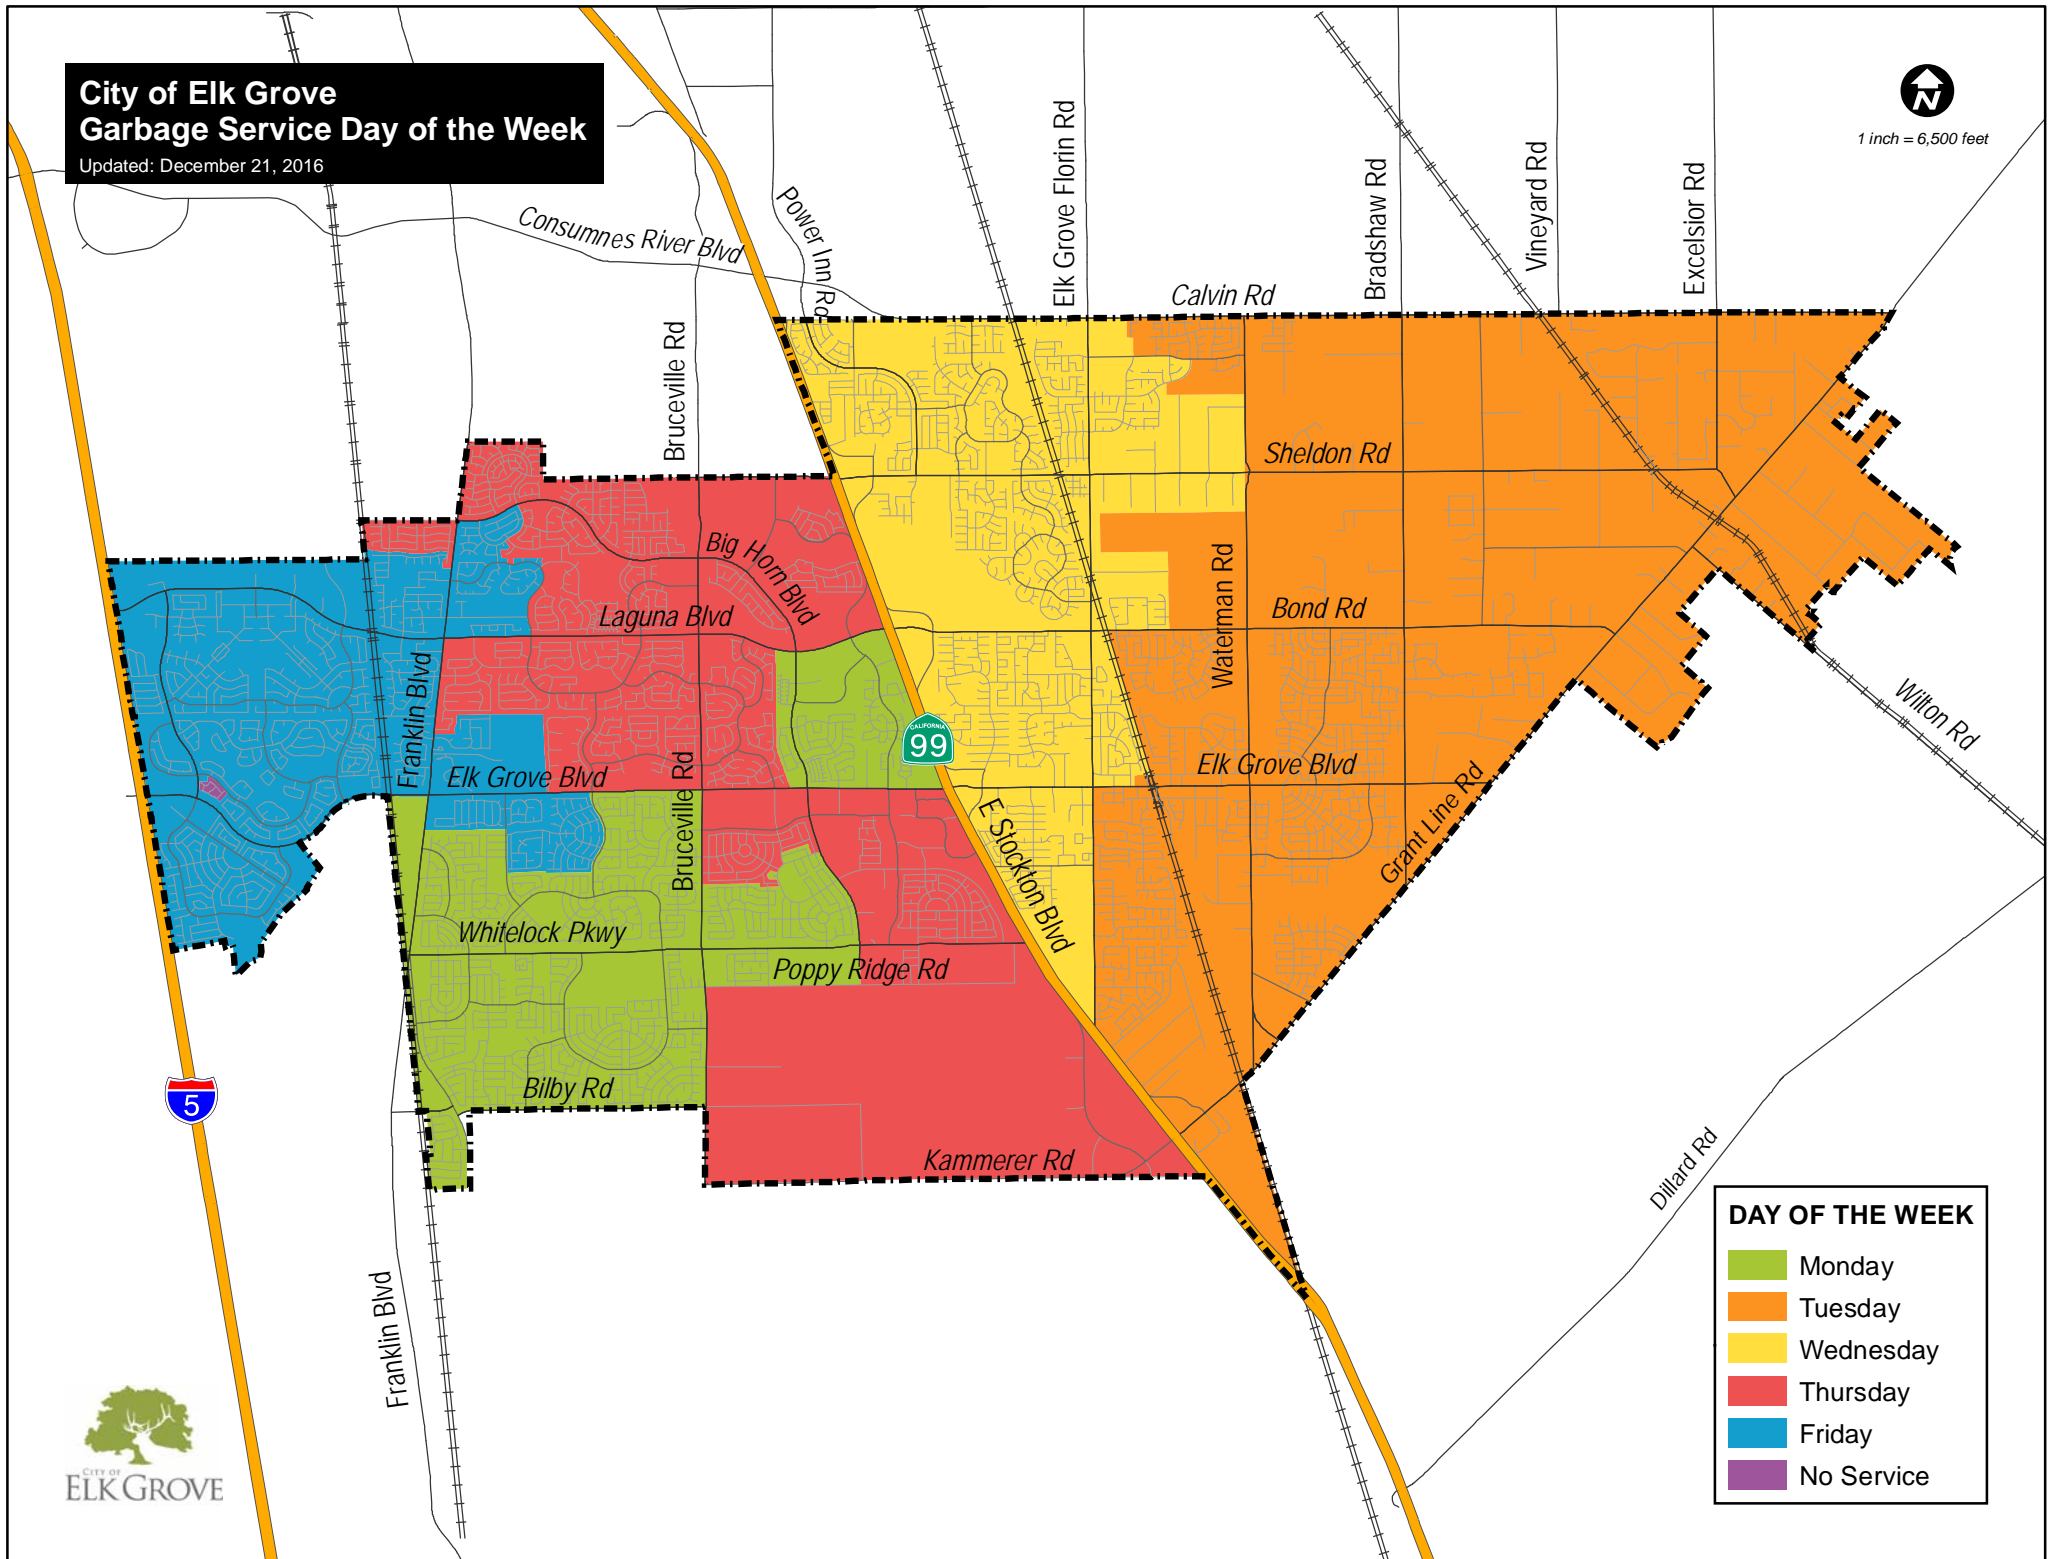

# City of Elk Grove Garbage Service Day of the Week

Updated: December 21, 2016

1 inch = 6,500 feet

DAY OF THE WEEK	
	Monday
	Tuesday
	Wednesday
	Thursday
	Friday
	No Service