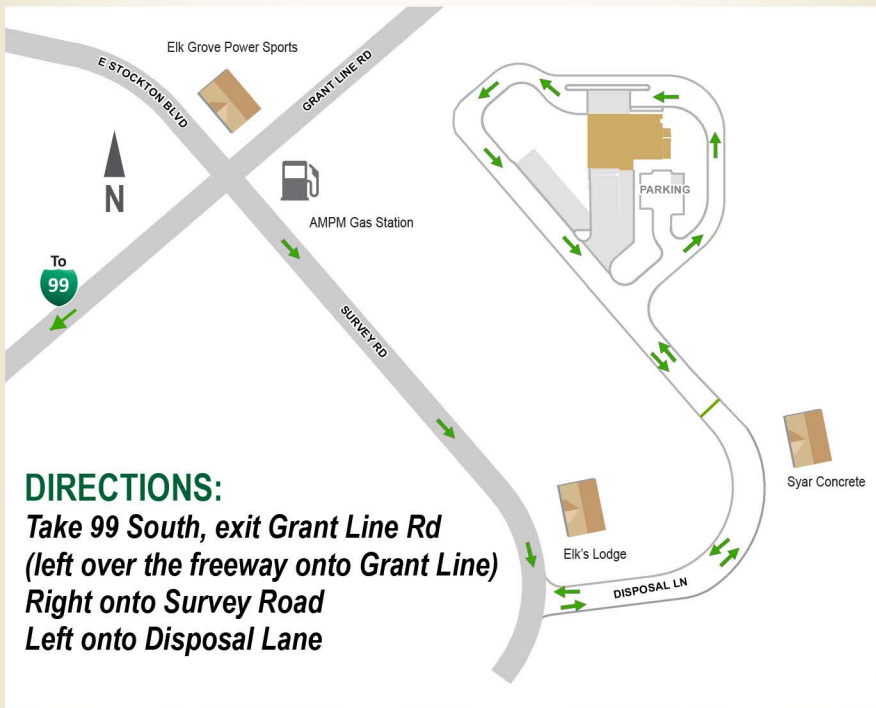

Special Waste Collection Center

9255 Disposal Lane

Enter off Survey Road and Disposal Lane near Grant Line Road

Hours of Operation

Residents: Sunday–Wednesday 9 a.m. to 4 p.m.*

Small Businesses: Wednesdays by appointment only

* Reuse room and Recycle Area closes at 3:30 p.m.

916-627-3232