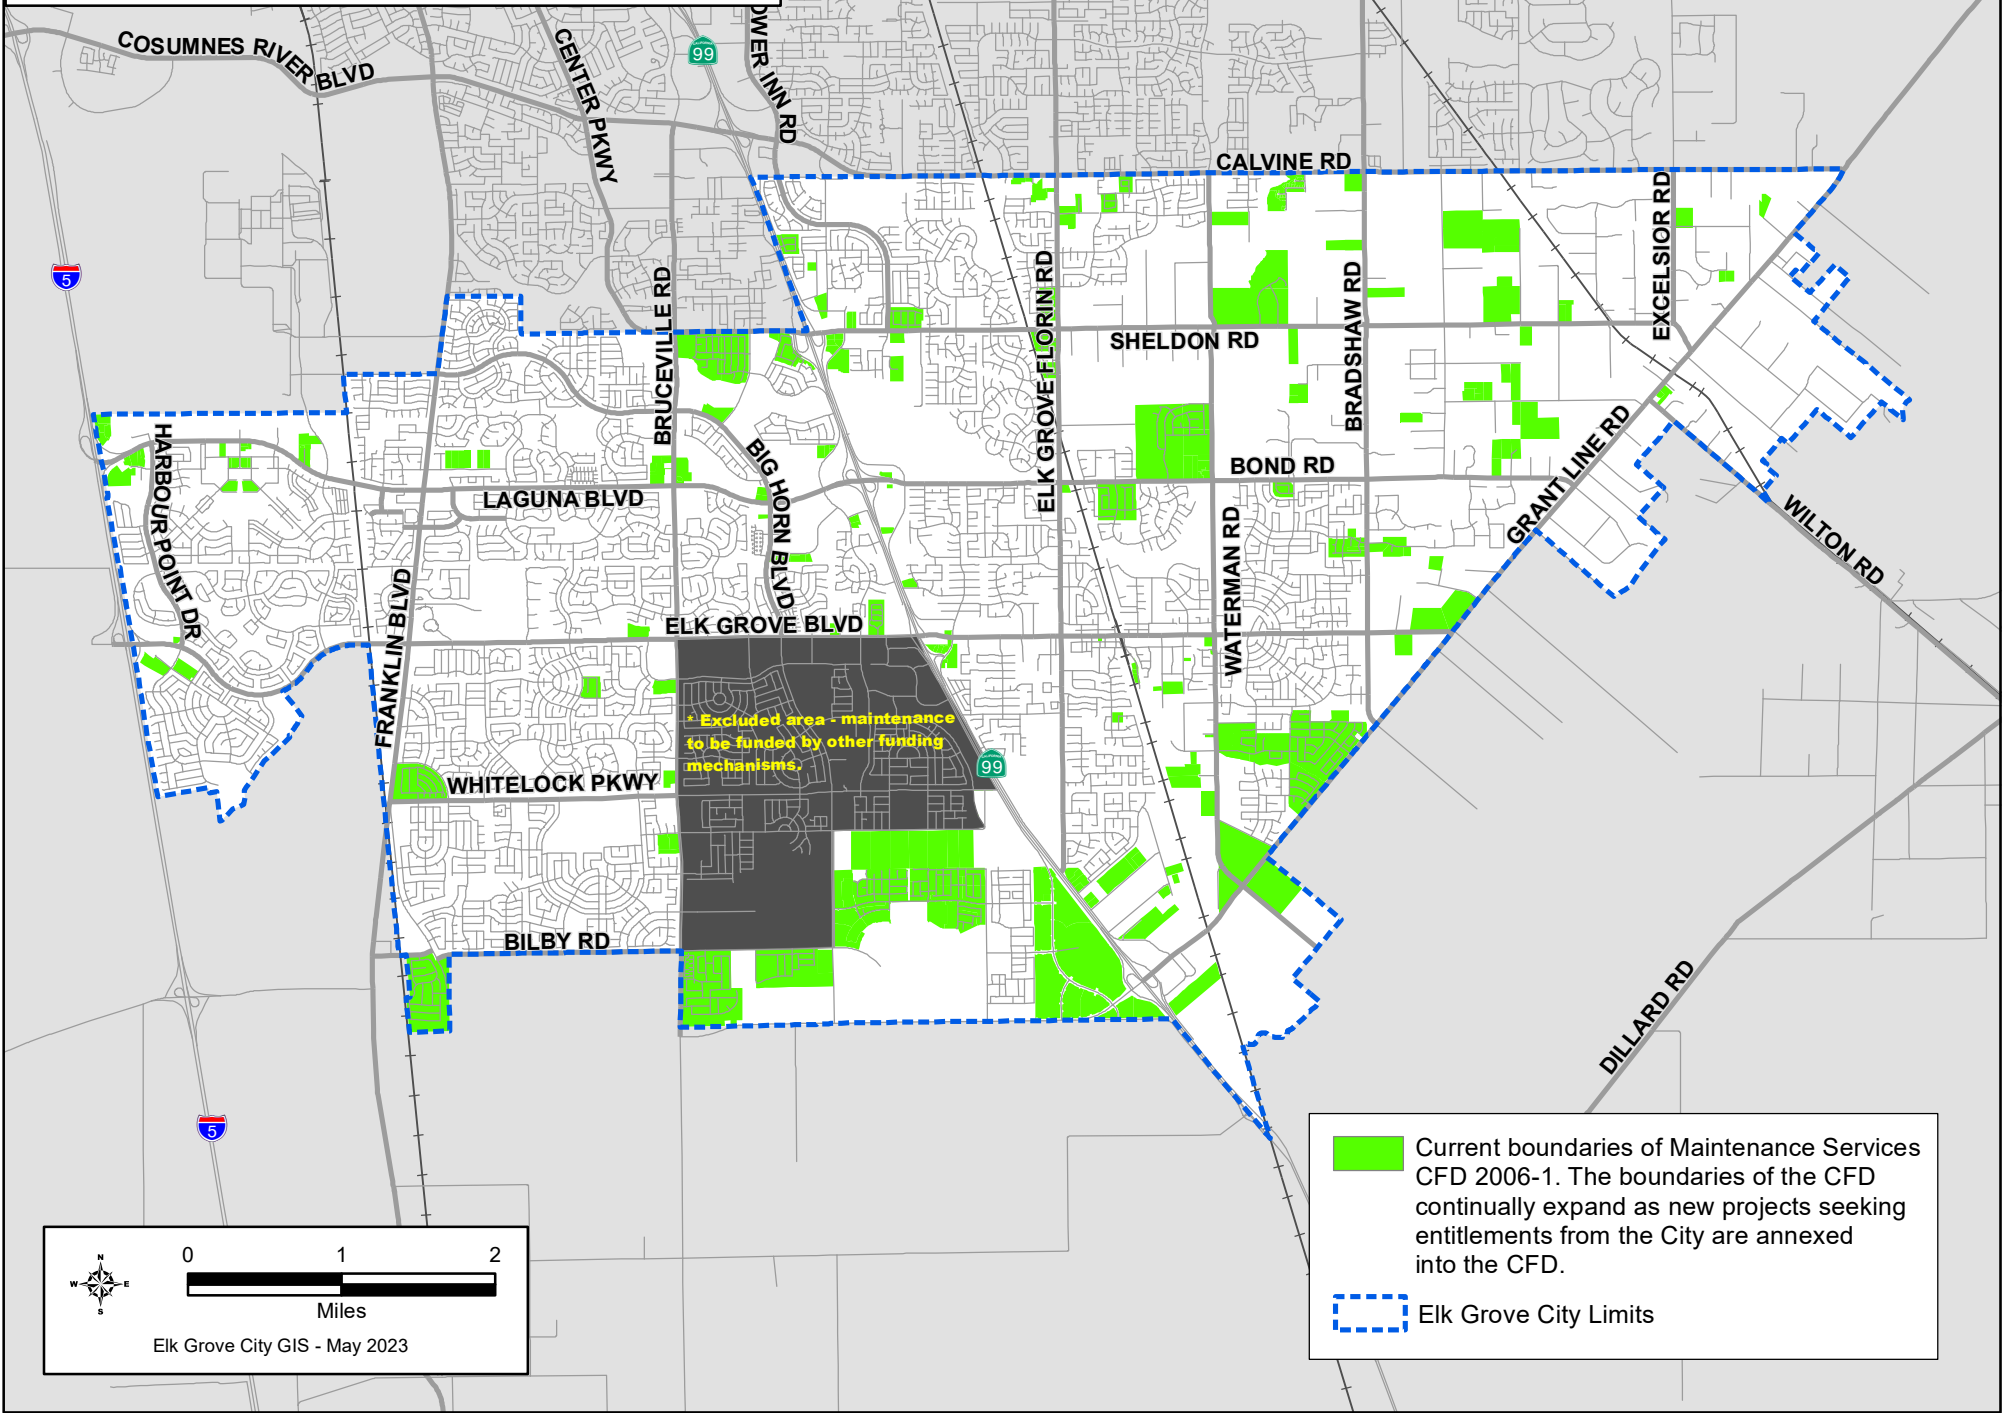

City of Elk Grove Maintenance Services Community Facilities District (CFD) 2006-1

0 1 2
Miles
Elk Grove City GIS - May 2023