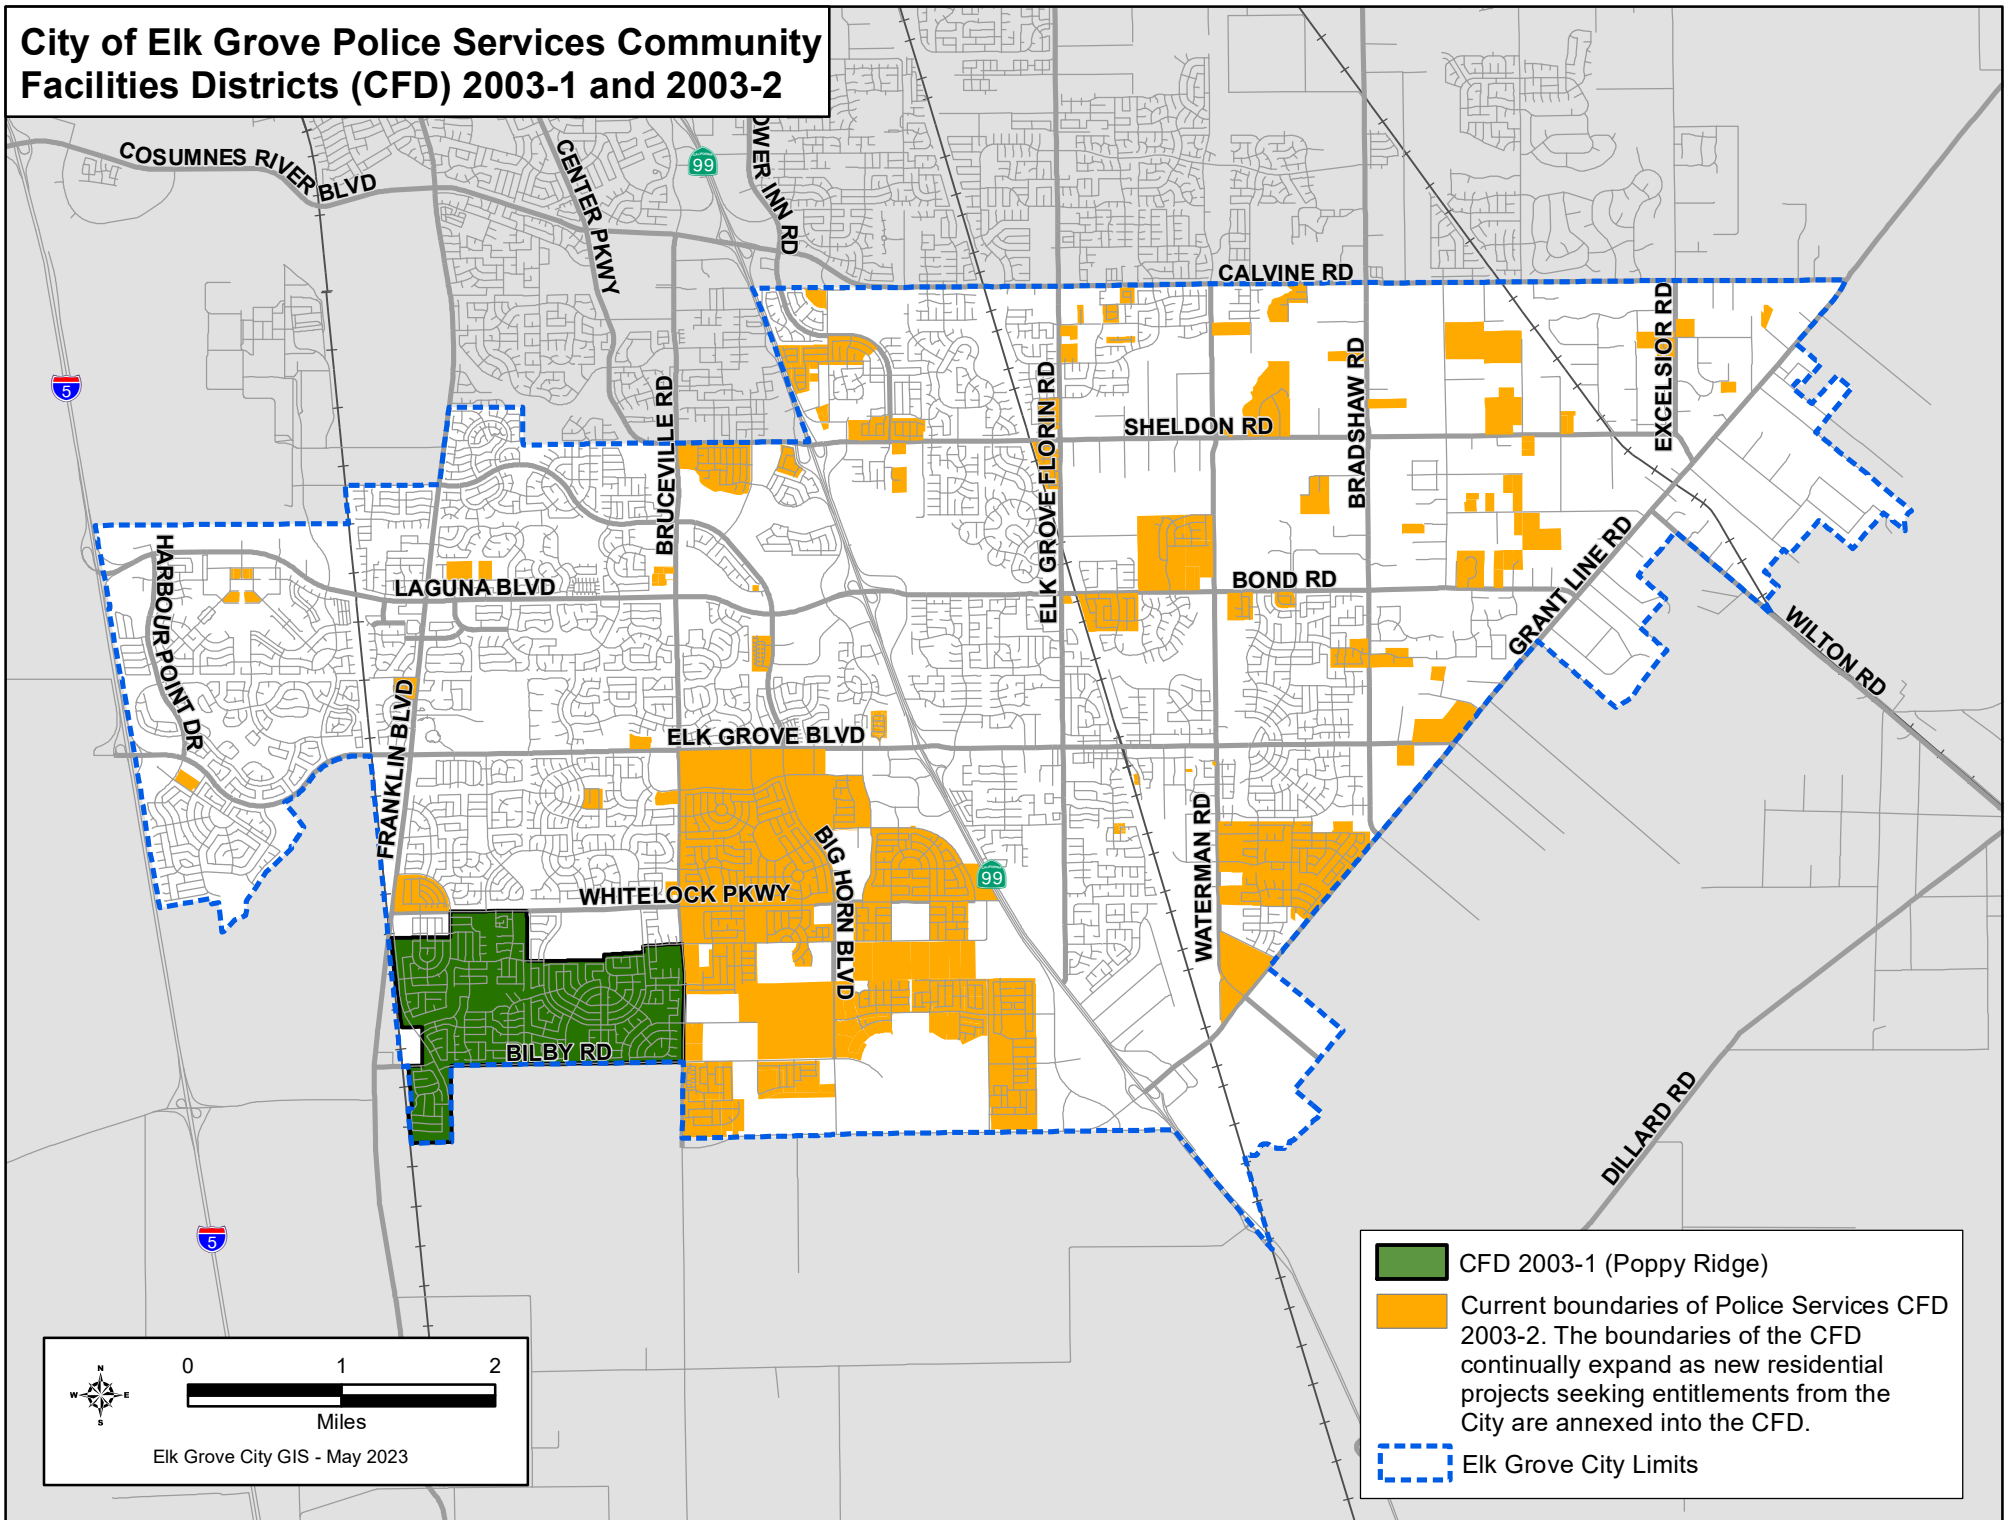

# City of Elk Grove Police Services Community Facilities Districts (CFD) 2003-1 and 2003-2

- CFD 2003-1 (Poppy Ridge)
- Current boundaries of Police Services CFD 2003-2. The boundaries of the CFD continually expand as new residential projects seeking entitlements from the City are annexed into the CFD.
- Elk Grove City Limits

0      1      2  
Miles

Elk Grove City GIS - May 2023