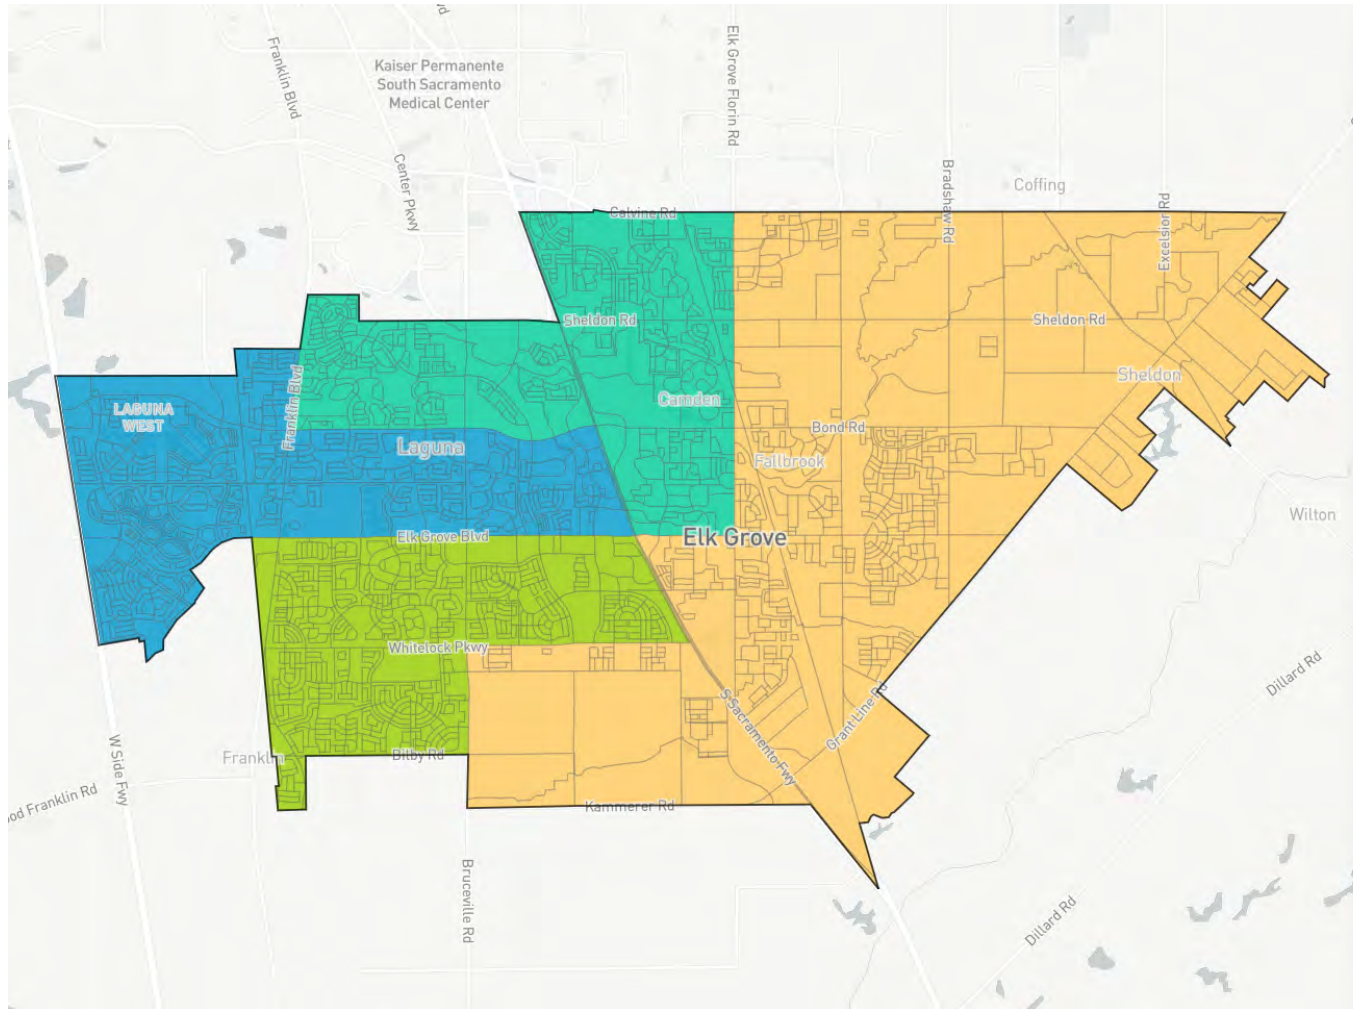

- About redistricting
- About the data
- Save plan
- Districtr homepage
- New plan
- Print / PDF
- Export Districtr-JSON
- Export assignment as CSV (these units)
- About import/export options

▶ **Population by Race**