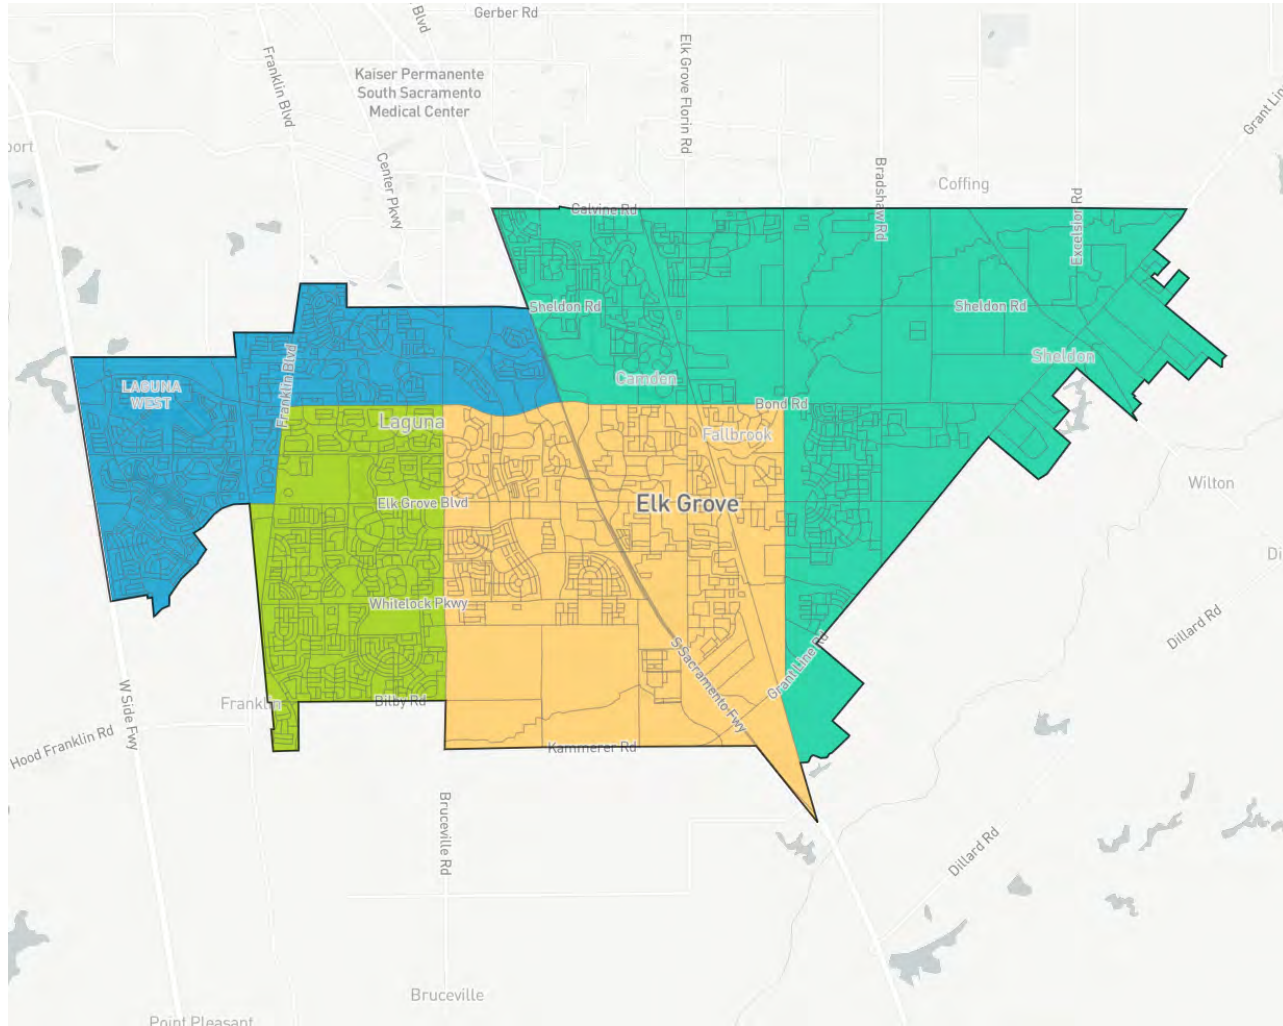

Export assignment as CSV (these units)

About import/export options

Ideal: 44,140.25

UNASSIGNED POPULATION: 0

MAX. POPULATION DEVIATION: 5.12%

About redistricting

About the data

Save plan