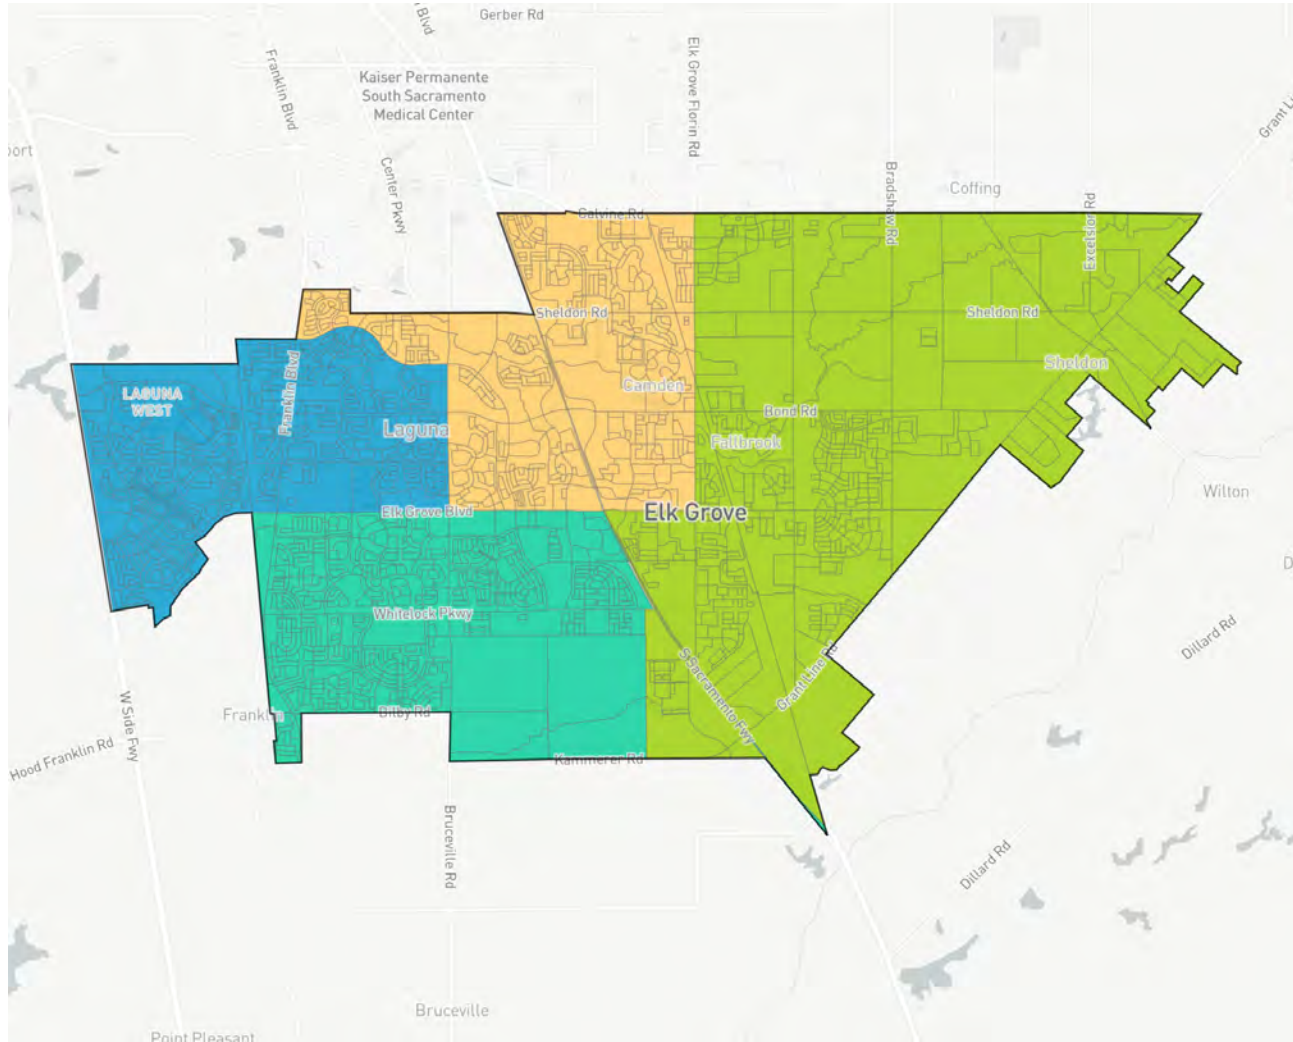

About redistricting

About the data

Save plan

Districtr homepage

New plan

Print / PDF

Export Districtr-JSON

Export assignment as CSV (these units)

About import/export options

Ideal: 44,140.25

UNASSIGNED POPULATION: 0

MAX. POPULATION DEVIATION: 5.12%