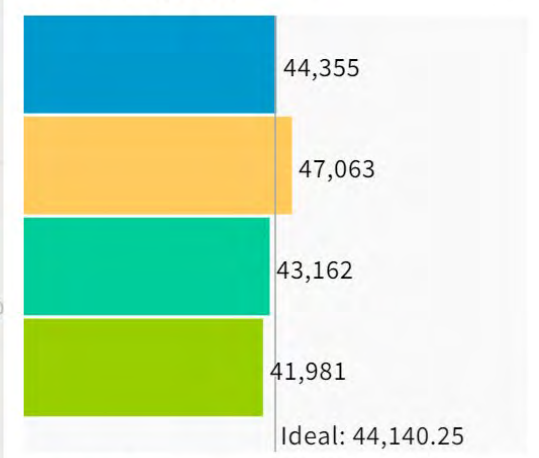

44,355
41,810
44,585
45,811
Ideal: 44,140.25

UNASSIGNED POPULATION: 0

MAX. POPULATION DEVIATION: 5.28%

Highlight unassigned units

Population Balance

① Uses adjusted 2020 Decennial Census population with processing by the City of Elk Grove on 2020 Blocks.

UNASSIGNED POPULATION: 0
 MAX. POPULATION DEVIATION: 4.83%

Highlight unassigned units

+ - ↑ ↓
👤 ✎ 📄 🔍
Save ☰

Population | Data Layers | Evaluation

Population Balance

① Uses adjusted 2020 Decennial Census population with processing by the City of Elk Grove on 2020 Blocks.

UNASSIGNED POPULATION: 0
 MAX. POPULATION DEVIATION: 6.62%
 Highlight unassigned units

Population Balance

① Uses adjusted 2020 Decennial Census population with processing by the City of Elk Grove on 2020 Blocks.