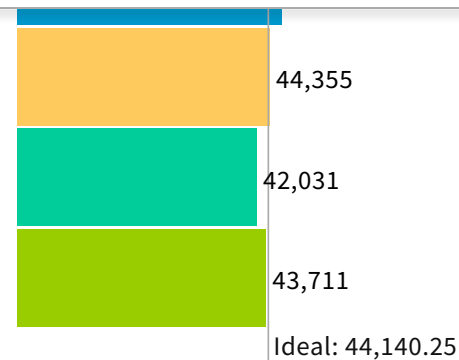

UNASSIGNED POPULATION: 0

MAX. POPULATION DEVIATION: 5.26%