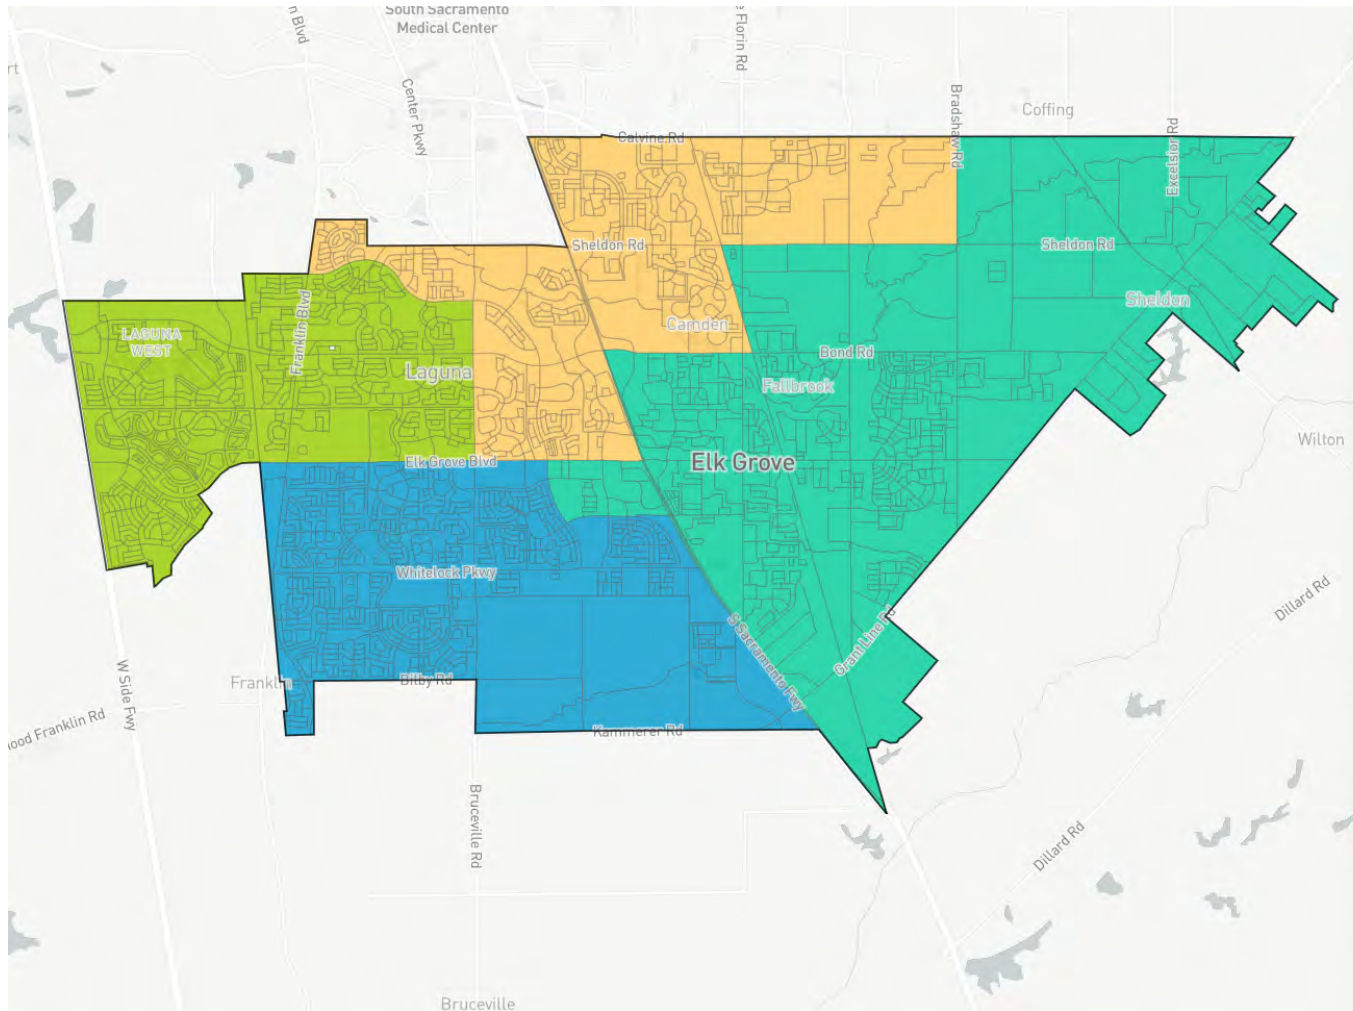

- [About redistricting](#)
- [About the data](#)
- [Save plan](#)
- [Districtr homepage](#)
- [New plan](#)
- [Print / PDF](#)
- [Export Districtr-JSON](#)
- [Export assignment as CSV (these units)](#)
- [About import/export options](#)

	Ideal: 44,140.25
UNASSIGNED POPULATION:	34
MAX. POPULATION DEVIATION:	5.81%