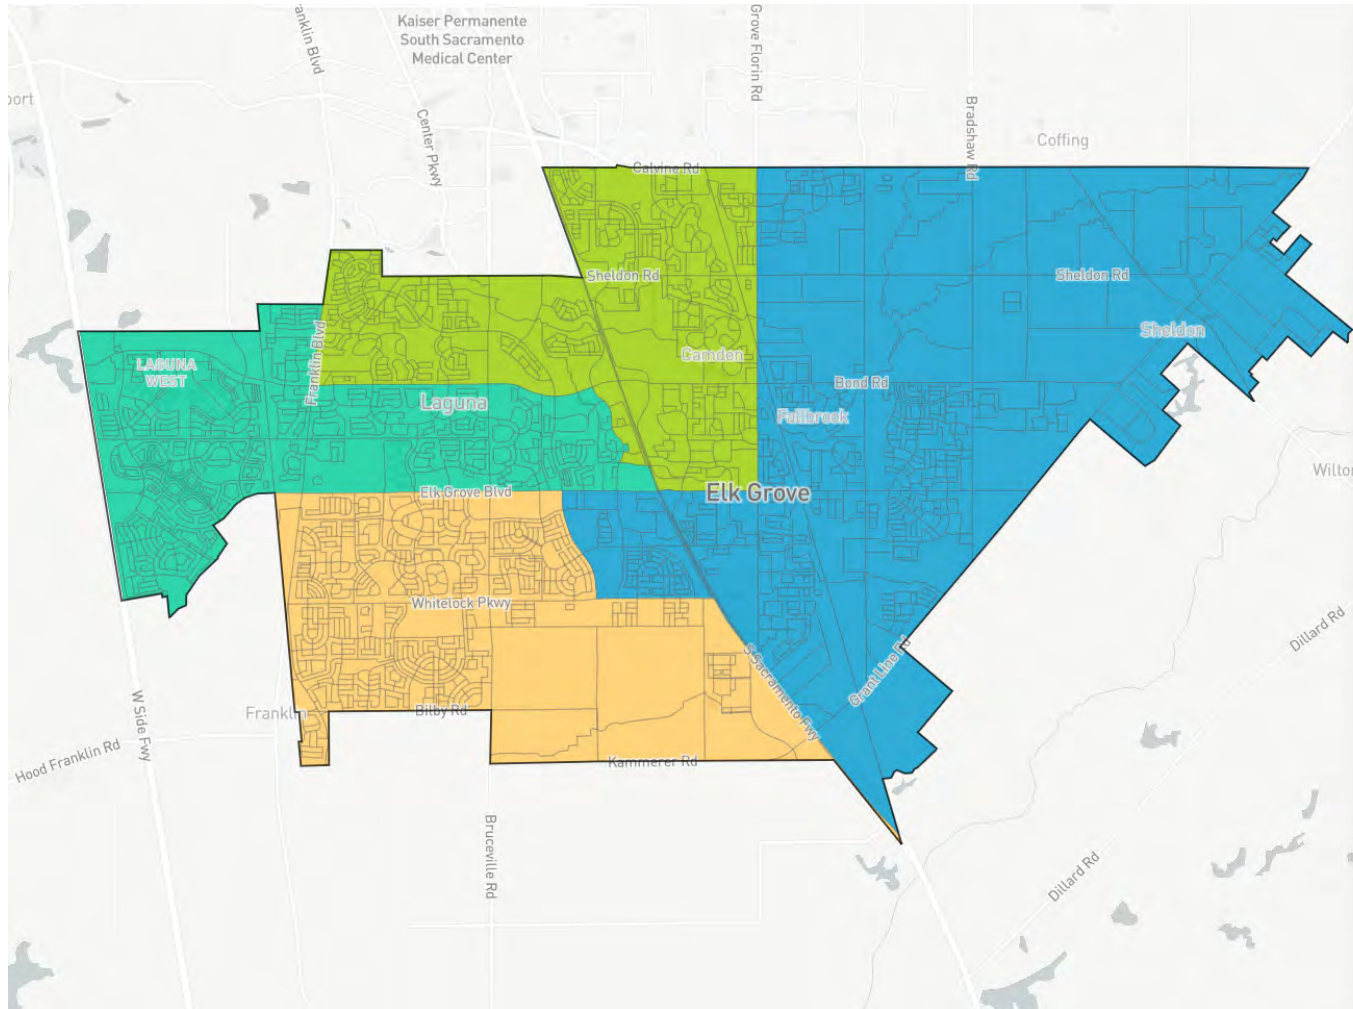

About import/export options

	Ideal: 44,140.25
UNASSIGNED POPULATION:	0
MAX. POPULATION DEVIATION:	5.3%

About redistricting

About the data

Save plan

Districtr homepage

New plan

Print / PDF

Export Districtr-JSON

Export assignment as CSV (these units)

About import/export options

UNASSIGNED POPULATION: 0

MAX. POPULATION DEVIATION: 5.26%

- [About redistricting](#)
- [About the data](#)
- [Save plan](#)
- [Districtr homepage](#)
- [New plan](#)
- [Print / PDF](#)
- [Export Districtr-JSON](#)
- [Export assignment as CSV \(these units\)](#)
- [About import/export options](#)

Ideal: 44,140.25

UNASSIGNED POPULATION:	0
MAX. POPULATION DEVIATION:	1.23%

Save

Population | Data Layers | Evaluation

Population Balance

① Uses adjusted 2020 Decennial Census population with processing by the City of Elk Grove on 2020 Blocks.

44,355
41,810
44,585
45,811
Ideal: 44,140.25

UNASSIGNED POPULATION: 0

MAX. POPULATION DEVIATION: 5.28%

Highlight unassigned units

Population Balance

① Uses adjusted 2020 Decennial Census population with processing by the City of Elk Grove on 2020 Blocks.