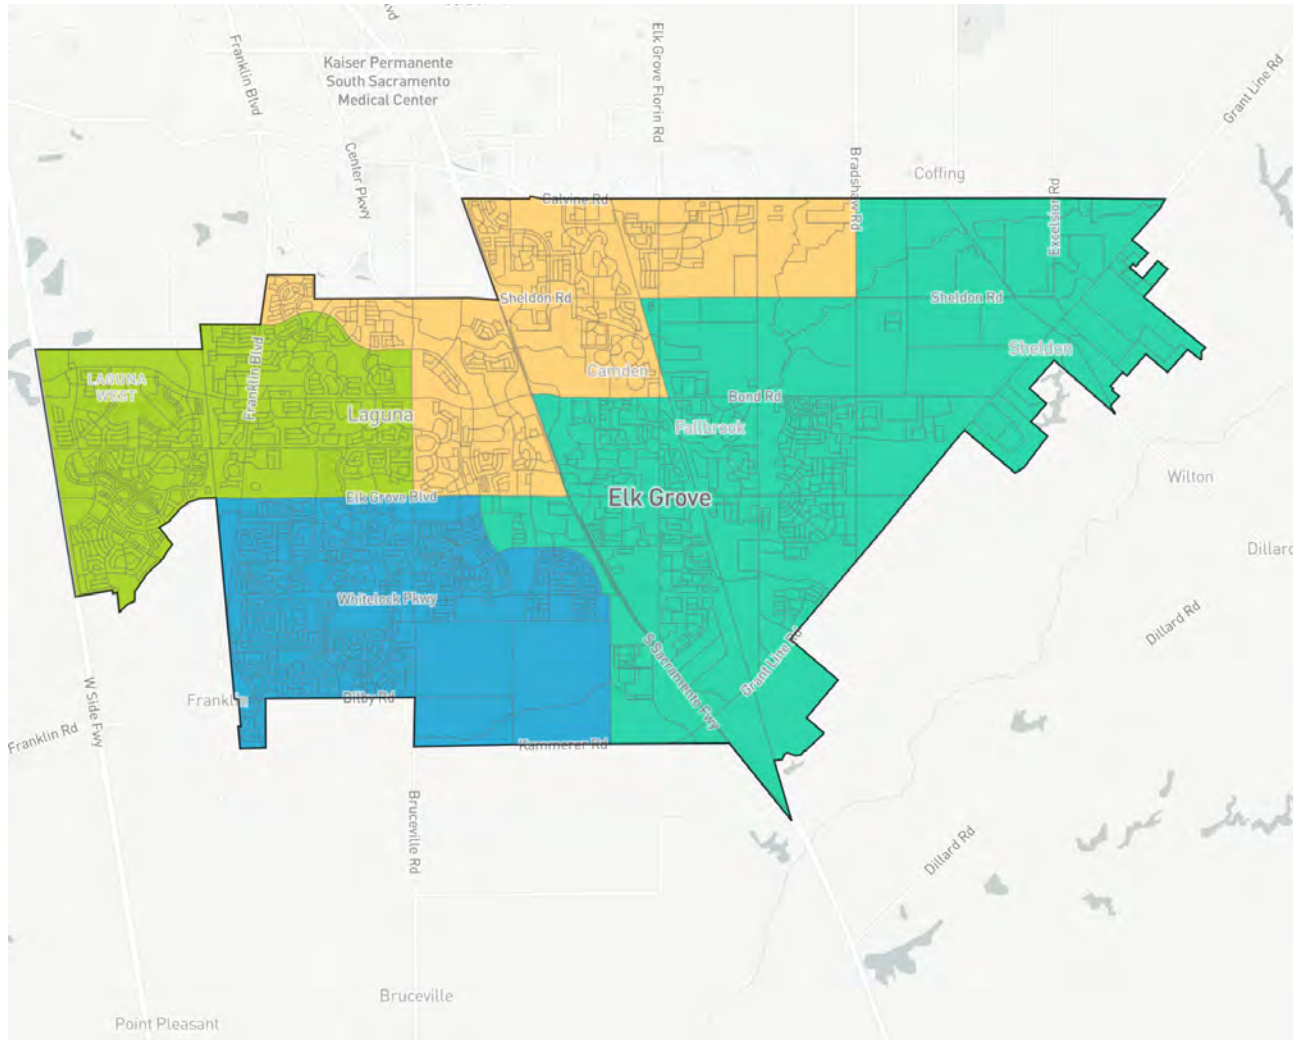

About redistricting

About the data

Save plan

Districtr homepage

New plan

Print / PDF

Export Districtr-JSON

Export assignment as CSV (these units)

About import/export options

UNASSIGNED POPULATION: 0
MAX. POPULATION DEVIATION: 2.81%