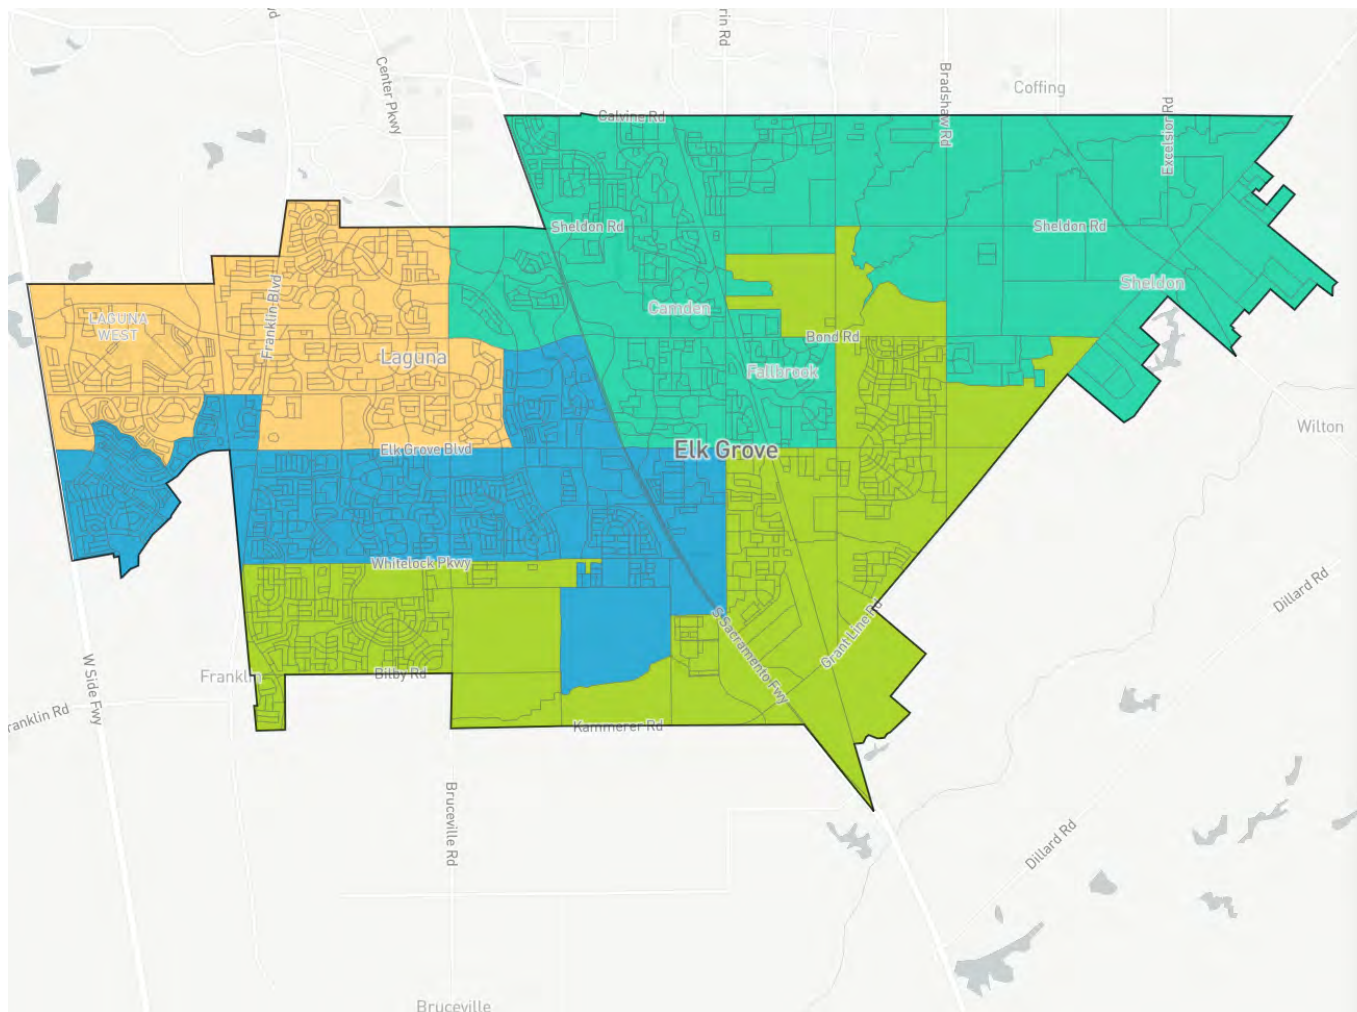

UNASSIGNED POPULATION: 0
 MAX. POPULATION DEVIATION: 4.83%

Highlight unassigned units

+ - ↑ ↓
👤 ✎ 📄 🔍
Save ☰

Population | Data Layers | Evaluation

Population Balance

① Uses adjusted 2020 Decennial Census population with processing by the City of Elk Grove on 2020 Blocks.

UNASSIGNED POPULATION: 0
 MAX. POPULATION DEVIATION: 6.62%
 Highlight unassigned units

Population Balance

① Uses adjusted 2020 Decennial Census population with processing by the City of Elk Grove on 2020 Blocks.

UNASSIGNED POPULATION: 0

MAX. POPULATION DEVIATION: 5.8%

Highlight unassigned units

About redistricting

About the data

Save plan

Districtr homepage

New plan