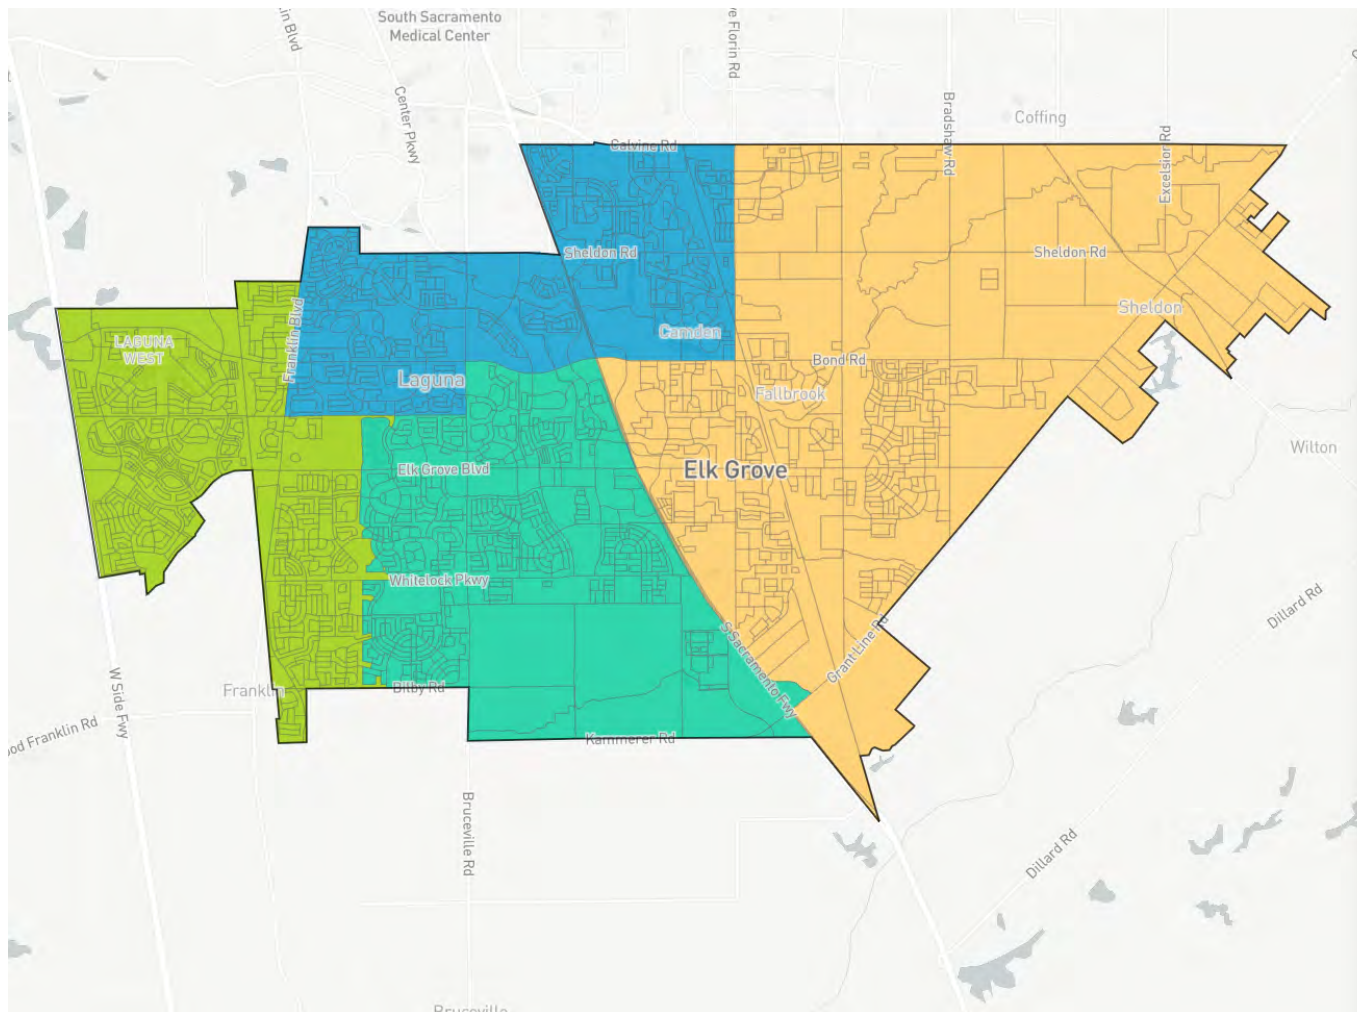

About redistricting

About the data

Save plan

Districtr homepage

New plan

Print / PDF

Export Districtr-JSON

Export assignment as CSV (these units)

About import/export options

Ideal: 44,140.25

UNASSIGNED POPULATION: 0

MAX. POPULATION DEVIATION: 6.51%