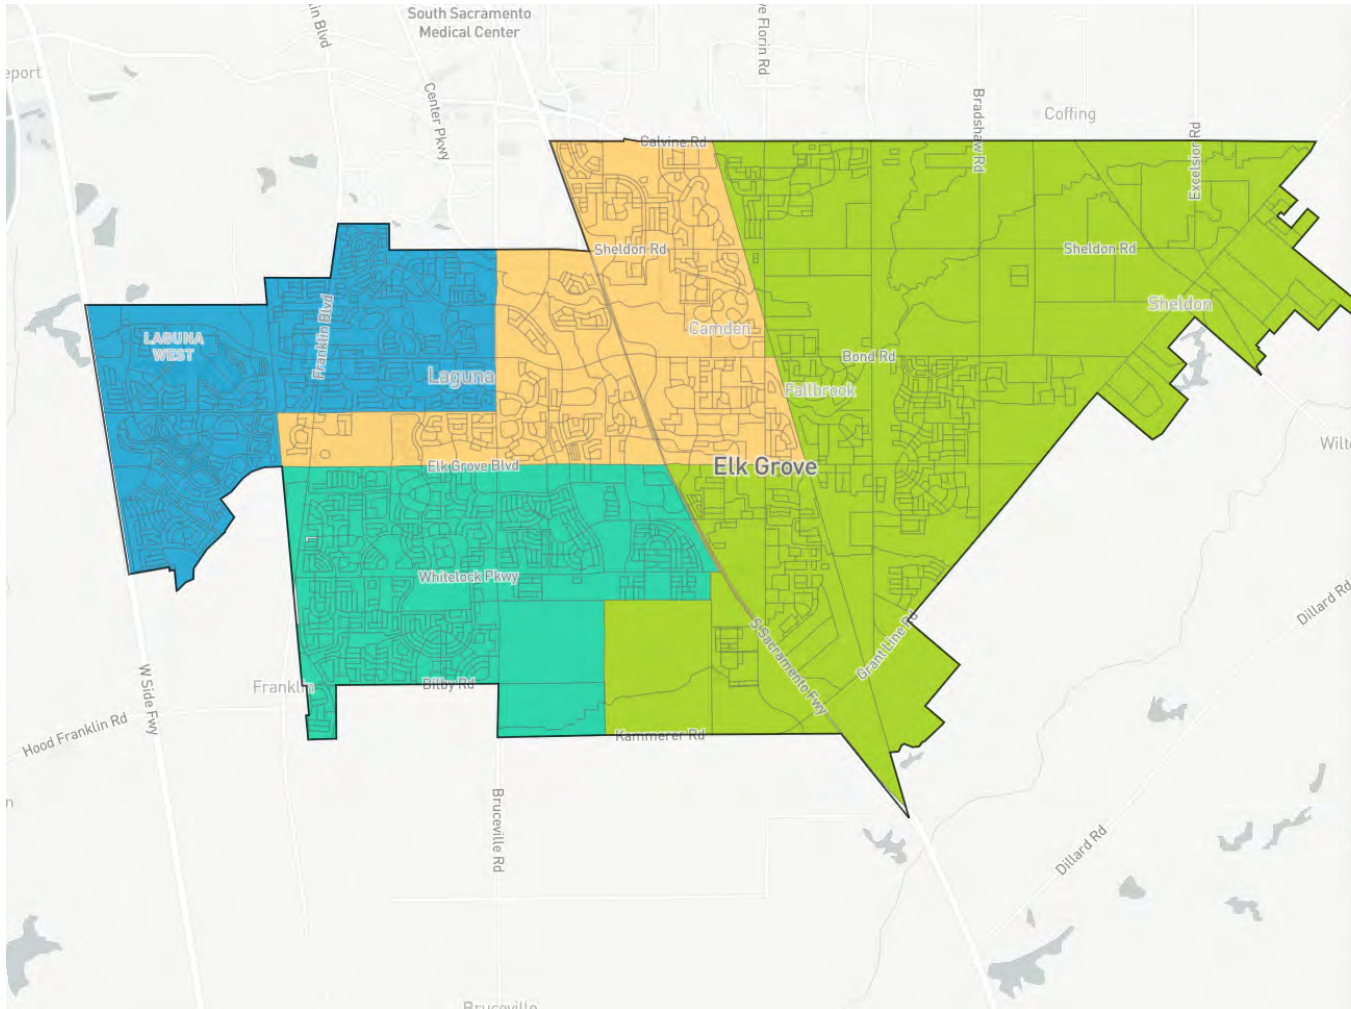

Districtr homepage

New plan

Print / PDF

Export Districtr-JSON

Export assignment as CSV (these units)

About import/export options

UNASSIGNED POPULATION: 0

MAX. POPULATION DEVIATION: 1.89%

	Ideal: 44,140.25
UNASSIGNED POPULATION:	47
MAX. POPULATION DEVIATION:	4.23%

- [About redistricting](#)
- [About the data](#)
- [Save plan](#)
- [Districtr homepage](#)
- [New plan](#)
- [Print / PDF](#)
- [Export Districtr-JSON](#)
- [Export assignment as CSV \(these units\)](#)
- [About import/export options](#)