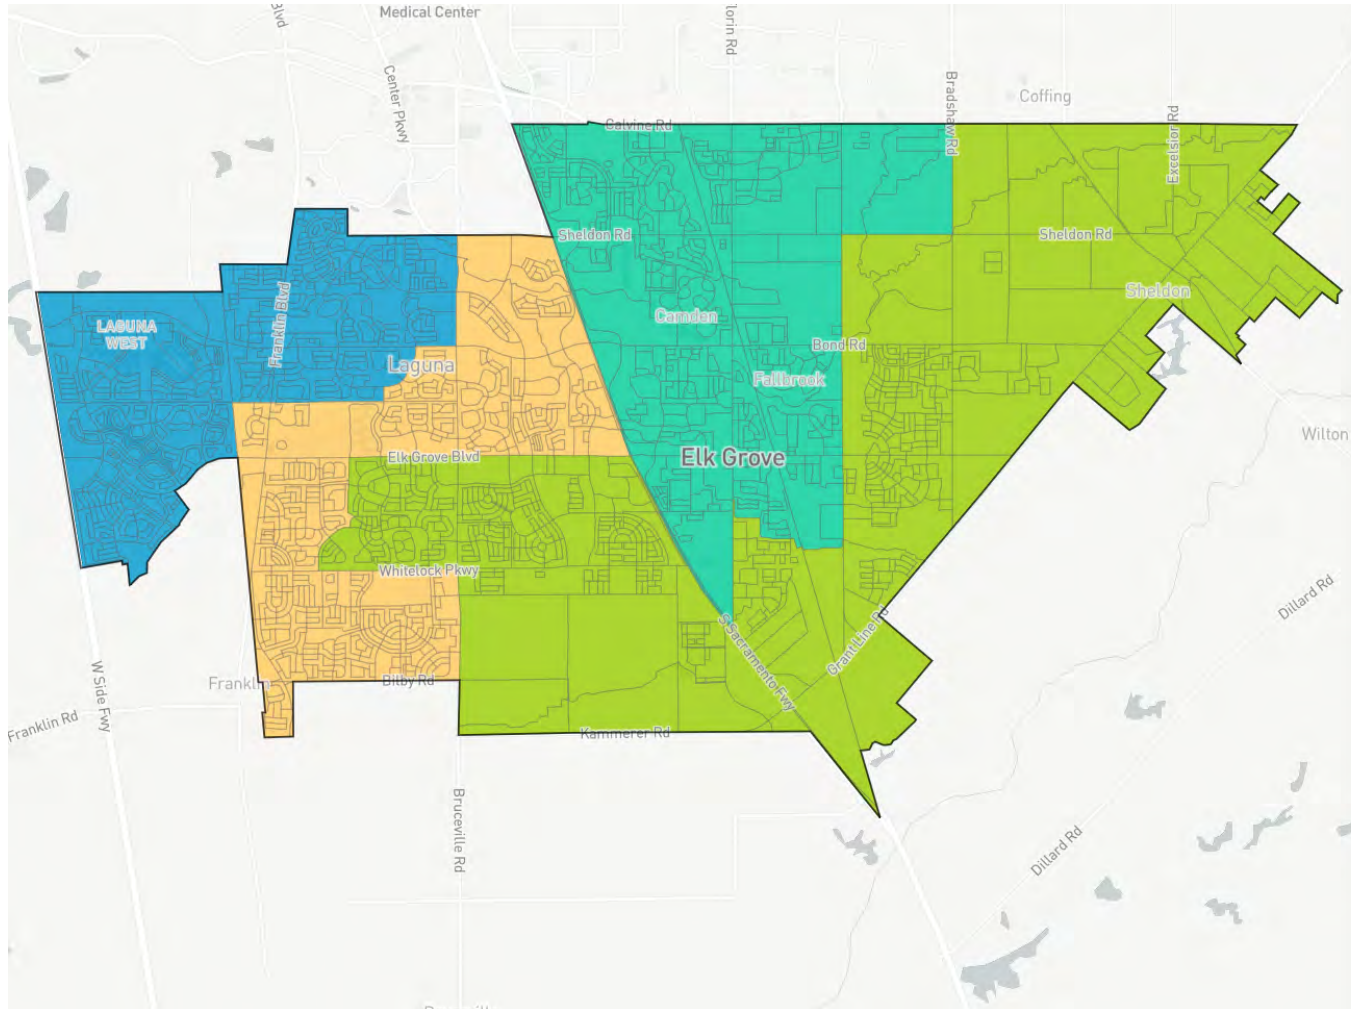

Districtr homepage

New plan

Print / PDF

Export Districtr-JSON

Export assignment as CSV (these units)

About import/export options

Ideal: 44,140.25

UNASSIGNED POPULATION: 0

MAX. POPULATION DEVIATION: 2.83%

About redistricting

About the data

Save plan

Districtr homepage

New plan

Print / PDF

Export Districtr-JSON