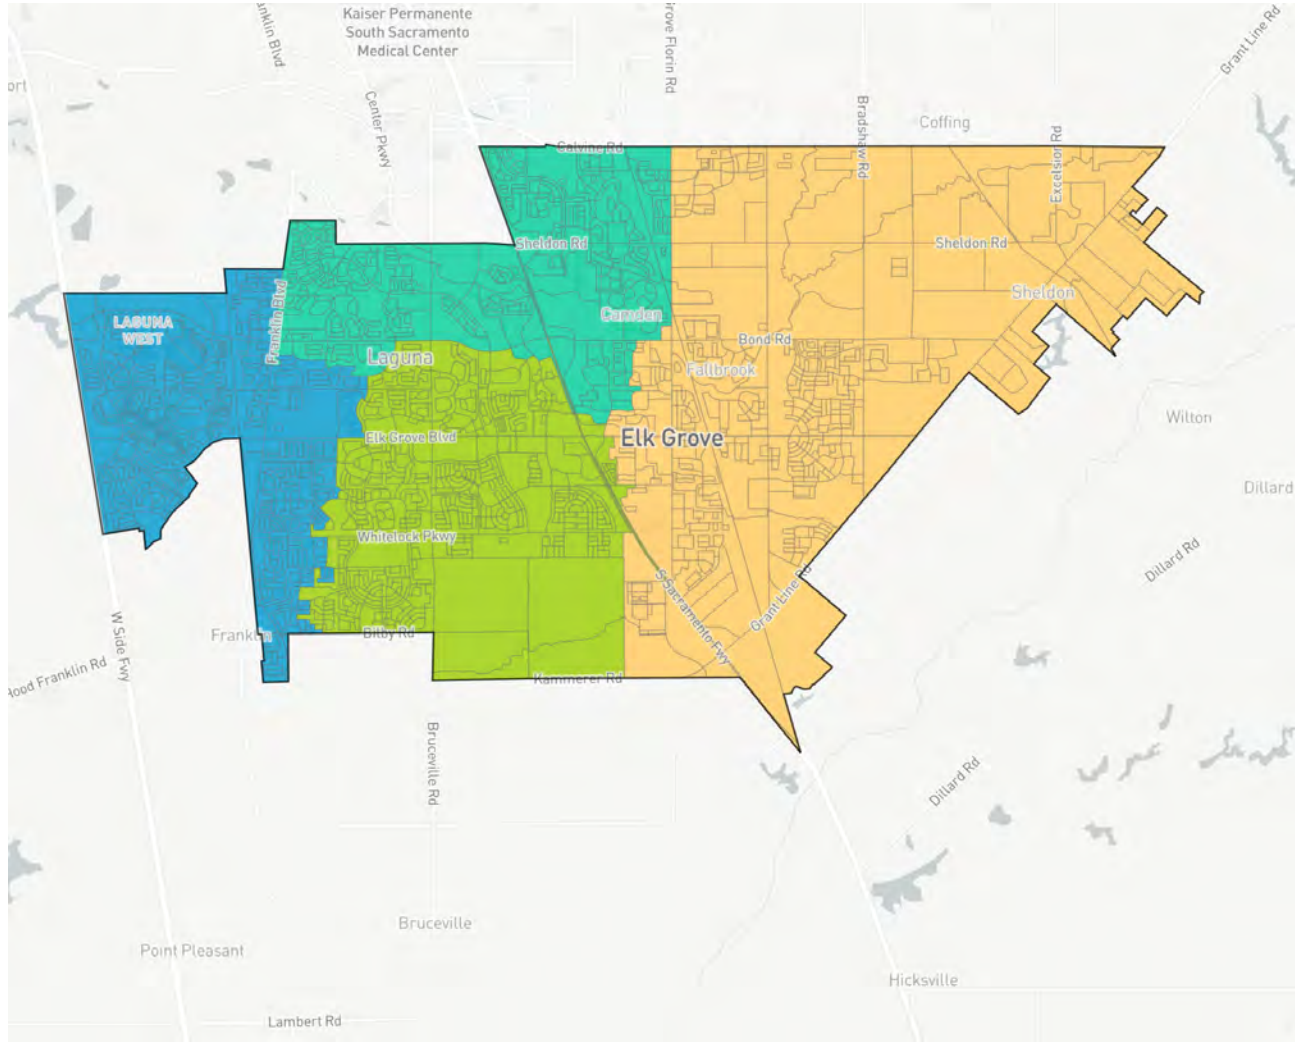

MAX. POPULATION DEVIATION: 2.83%

About redistricting

About the data

Save plan

Districtr homepage

New plan

Print / PDF

Export Districtr-JSON

	Ideal: 44,140.25
UNASSIGNED POPULATION:	34
MAX. POPULATION DEVIATION:	5.81%

About redistricting

About the data

Save plan

Districtr homepage

New plan

Print / PDF

Export Districtr-JSON