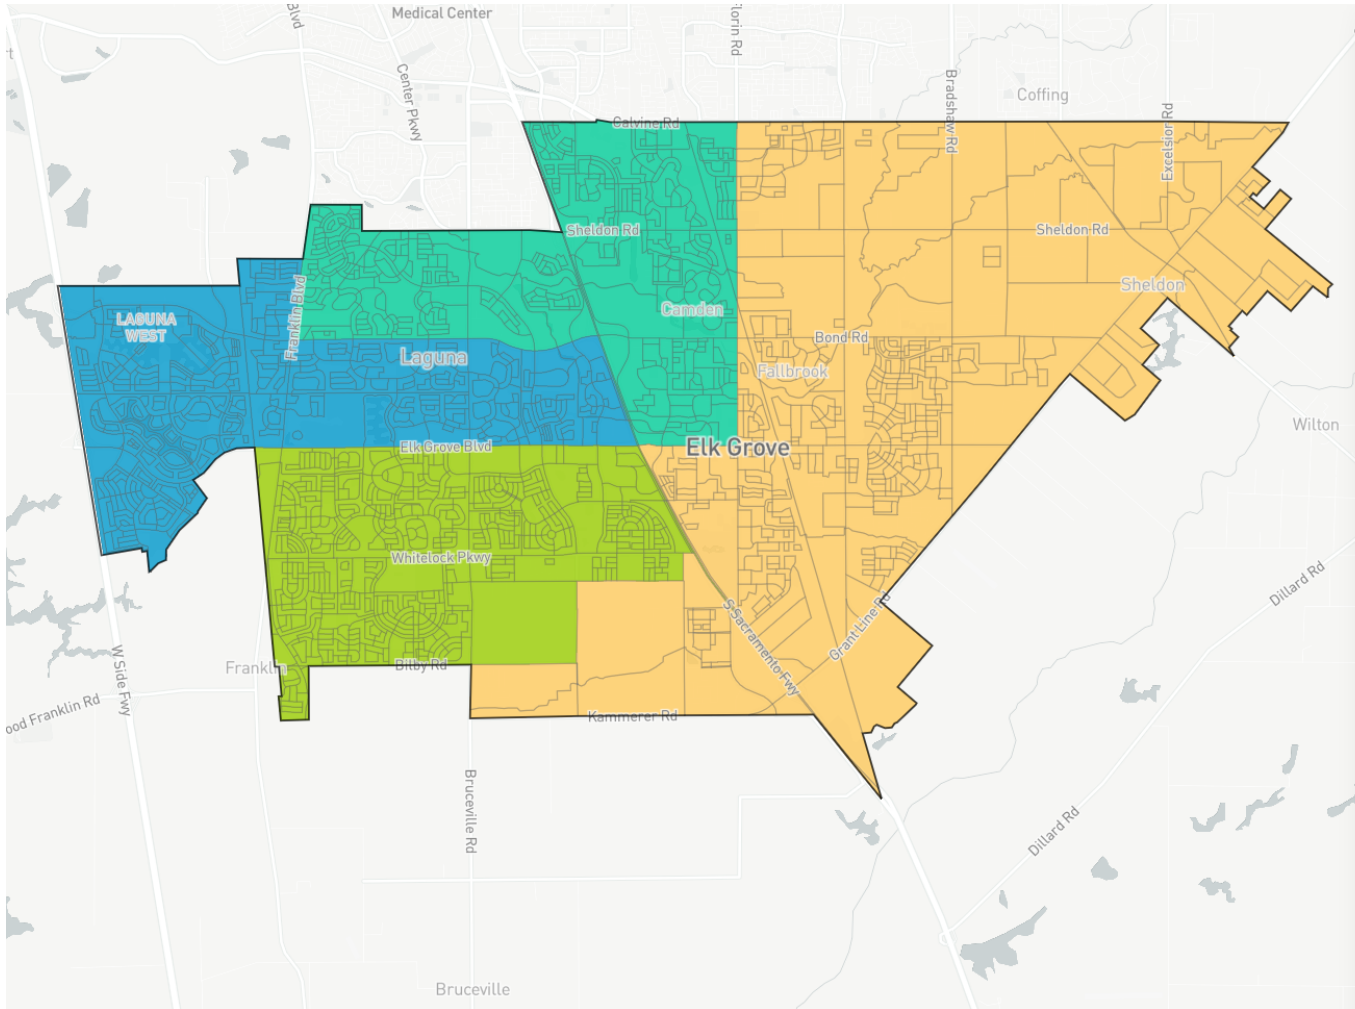

- [About redistricting](#)
- [About the data](#)
- [Save plan](#)
- [Districtr homepage](#)
- [New plan](#)
- [Print / PDF](#)
- [Export Districtr-JSON](#)
- [Export assignment as CSV (these units)](#)
- [About import/export options](#)

Ideal: 44,140.25

UNASSIGNED POPULATION: 0

MAX. POPULATION DEVIATION: 4.94%