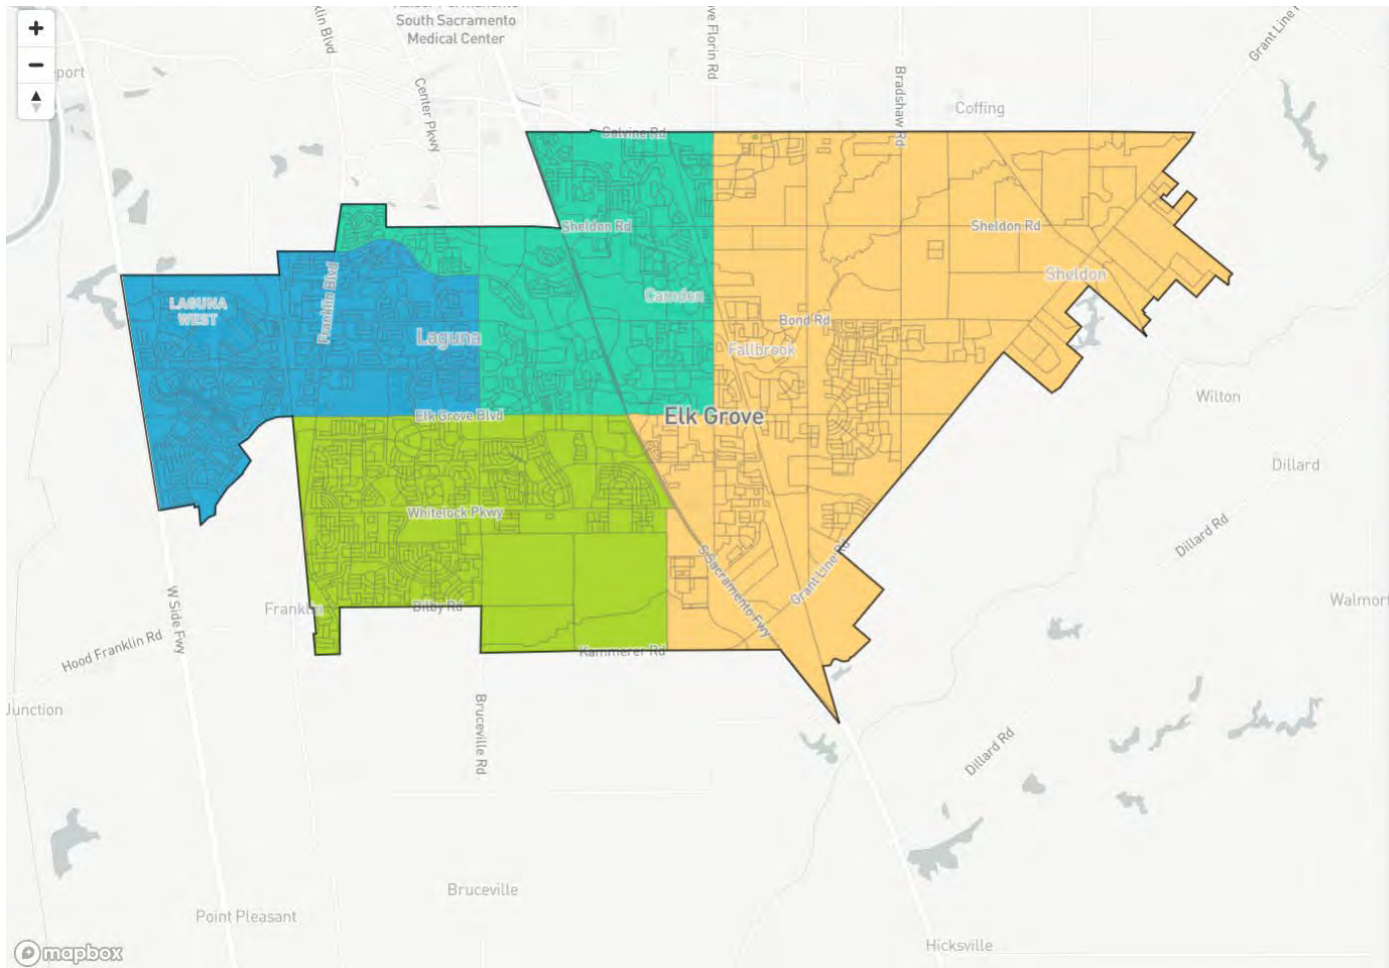

About import/export options

	Ideal: 44,140.25
UNASSIGNED POPULATION:	0
MAX. POPULATION DEVIATION:	5.3%

About redistricting

About the data

Save plan

Districtr homepage

New plan

Print / PDF

Export Districtr-JSON

Export assignment as CSV (these units)

About import/export options

UNASSIGNED POPULATION: 0

MAX. POPULATION DEVIATION: 5.26%

- [About redistricting](#)
- [About the data](#)
- [Save plan](#)
- [Districtr homepage](#)
- [New plan](#)
- [Print / PDF](#)
- [Export Districtr-JSON](#)
- [Export assignment as CSV \(these units\)](#)
- [About import/export options](#)

Ideal: 44,140.25

UNASSIGNED POPULATION:	0
MAX. POPULATION DEVIATION:	1.23%

Save

Population | Data Layers | Evaluation

Population Balance

① Uses adjusted 2020 Decennial Census population with processing by the City of Elk Grove on 2020 Blocks.

44,355
41,810
44,585
45,811
Ideal: 44,140.25

UNASSIGNED POPULATION: 0

MAX. POPULATION DEVIATION: 5.28%

Highlight unassigned units

Population Balance

① Uses adjusted 2020 Decennial Census population with processing by the City of Elk Grove on 2020 Blocks.