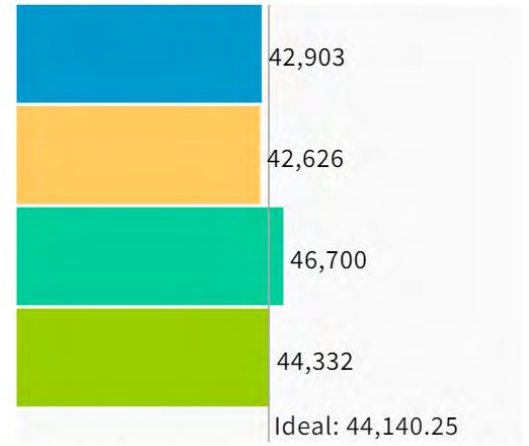

44,355
41,810
44,585
45,811
Ideal: 44,140.25

UNASSIGNED POPULATION: 0

MAX. POPULATION DEVIATION: 5.28%

Highlight unassigned units

Population Balance

① Uses adjusted 2020 Decennial Census population with processing by the City of Elk Grove on 2020 Blocks.

UNASSIGNED POPULATION: 0
 MAX. POPULATION DEVIATION: 4.83%

Highlight unassigned units

+ - ↑ ↓
👤 ✎ 📄 🔍
Save ☰

Population | Data Layers | Evaluation

Population Balance

① Uses adjusted 2020 Decennial Census population with processing by the City of Elk Grove on 2020 Blocks.

UNASSIGNED POPULATION: 0
 MAX. POPULATION DEVIATION: 6.62%
 Highlight unassigned units

Population Balance

① Uses adjusted 2020 Decennial Census population with processing by the City of Elk Grove on 2020 Blocks.