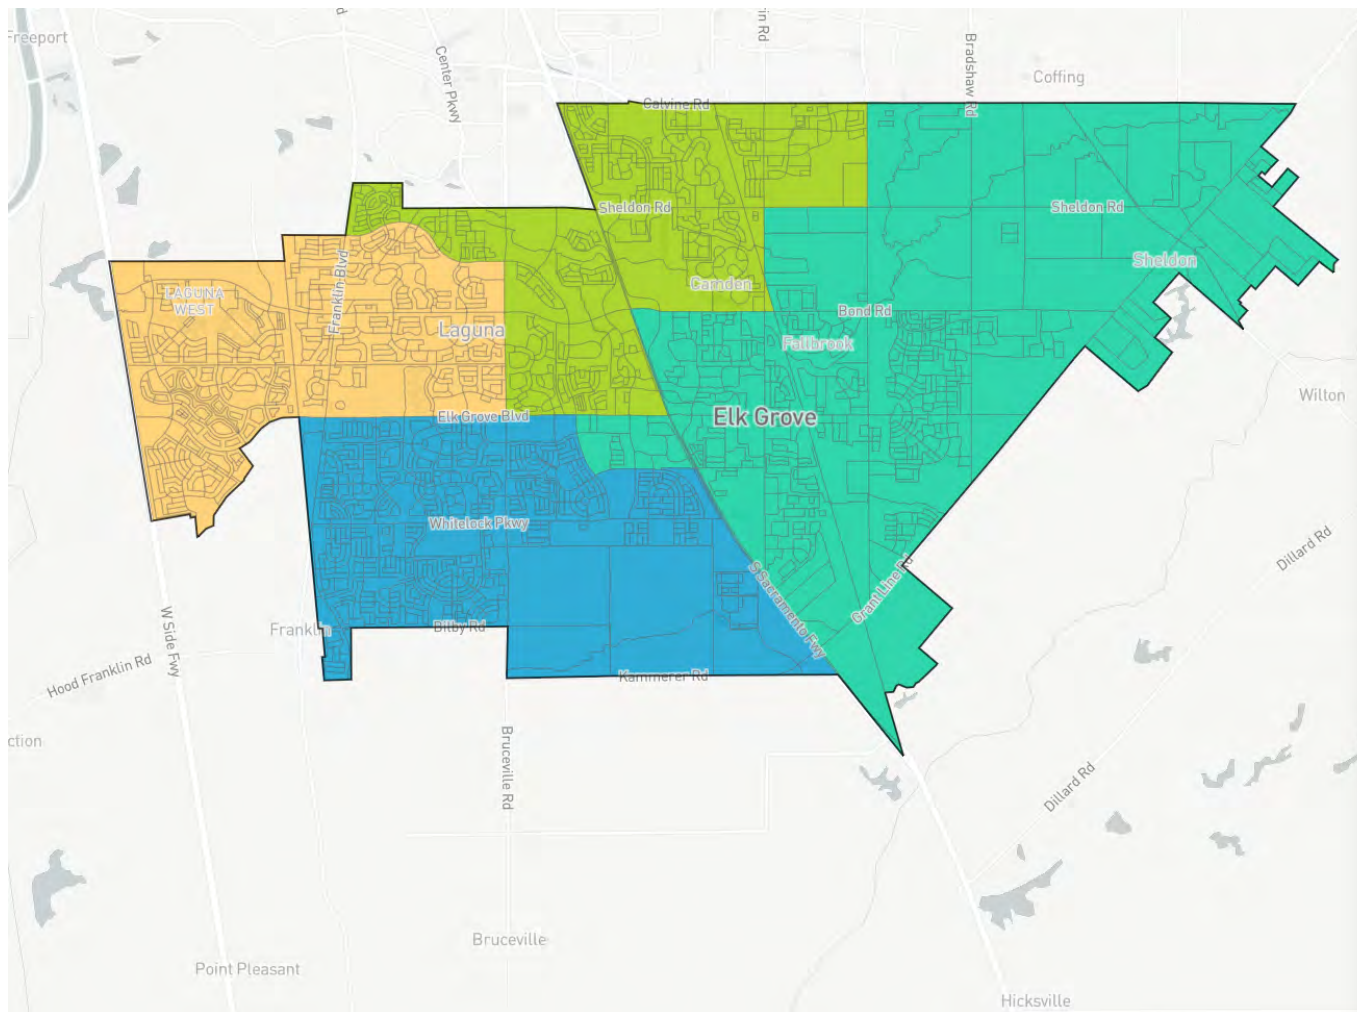

About import/export options

	Ideal: 44,140.25
UNASSIGNED POPULATION:	0
MAX. POPULATION DEVIATION:	5.3%

About redistricting

About the data

Save plan

Districtr homepage

New plan

Print / PDF

Ideal: 44,140.25

UNASSIGNED POPULATION:	0
MAX. POPULATION DEVIATION:	1.23%

Save

Population | Data Layers | Evaluation

Population Balance

① Uses adjusted 2020 Decennial Census population with processing by the City of Elk Grove on 2020 Blocks.