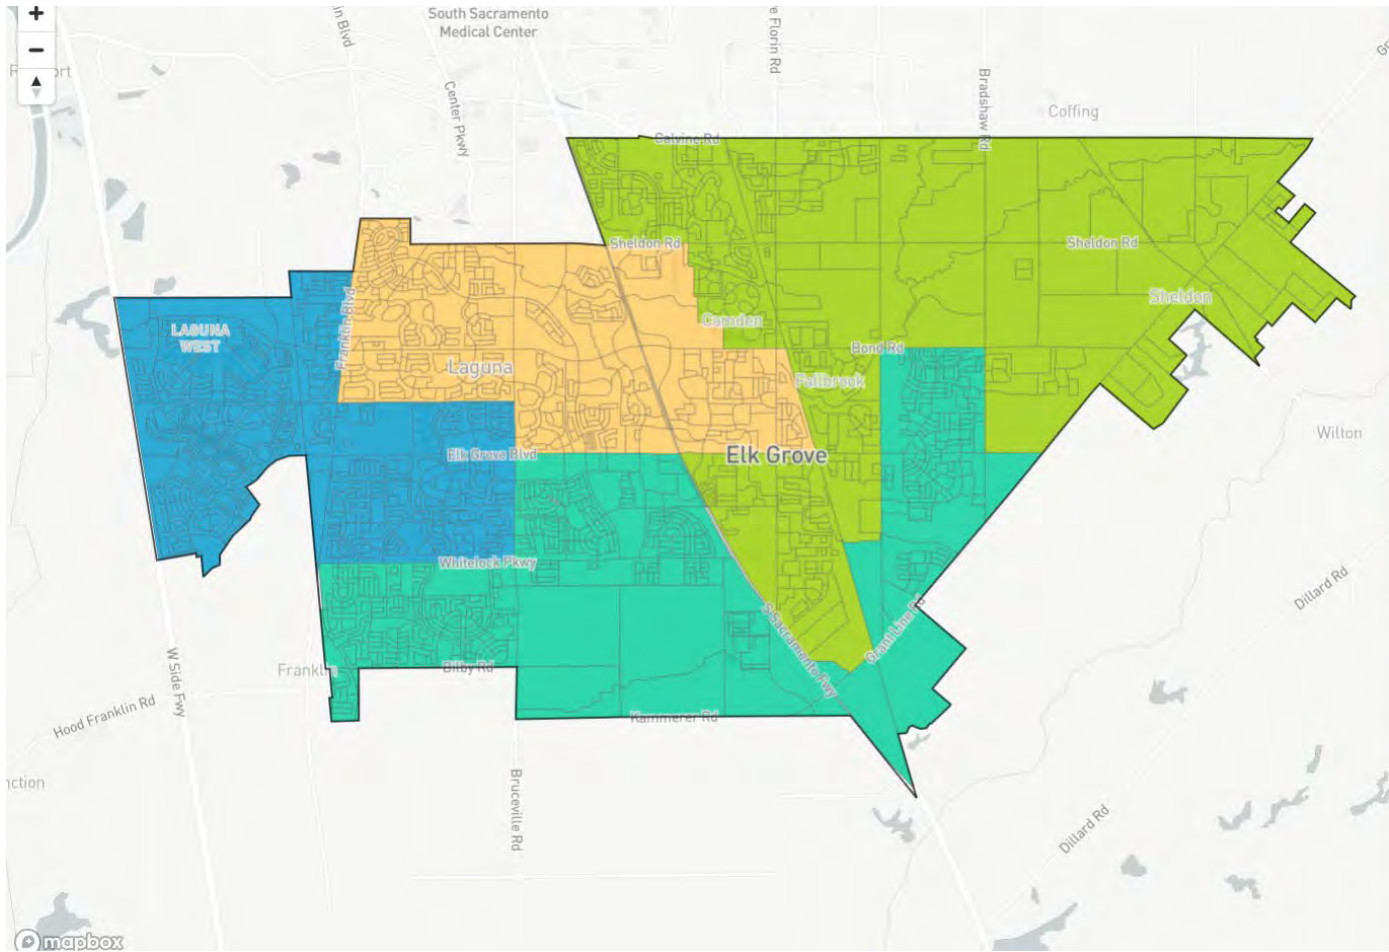

About import/export options

	Ideal: 44,140.25
UNASSIGNED POPULATION:	0
MAX. POPULATION DEVIATION:	5.3%

About redistricting

About the data

Save plan

Districtr homepage

New plan

Print / PDF

Ideal: 44,140.25

UNASSIGNED POPULATION:	0
MAX. POPULATION DEVIATION:	1.23%

Save

Population | Data Layers | Evaluation

Population Balance

① Uses adjusted 2020 Decennial Census population with processing by the City of Elk Grove on 2020 Blocks.

44,355
41,810
44,585
45,811
Ideal: 44,140.25

UNASSIGNED POPULATION: 0

MAX. POPULATION DEVIATION: 5.28%

Highlight unassigned units

Population Balance

① Uses adjusted 2020 Decennial Census population with processing by the City of Elk Grove on 2020 Blocks.

UNASSIGNED POPULATION: 0
 MAX. POPULATION DEVIATION: 4.83%

Highlight unassigned units

+ - ↑ ↓
👤 ✎ 📄 🔍
Save ☰

Population | Data Layers | Evaluation

Population Balance

① Uses adjusted 2020 Decennial Census population with processing by the City of Elk Grove on 2020 Blocks.