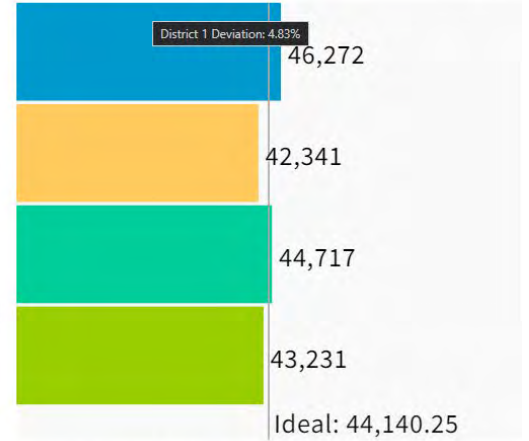

Ideal: 44,140.25

UNASSIGNED POPULATION:	0
MAX. POPULATION DEVIATION:	1.23%

Save

Population | Data Layers | Evaluation

Population Balance

① Uses adjusted 2020 Decennial Census population with processing by the City of Elk Grove on 2020 Blocks.

44,355
41,810
44,585
45,811
Ideal: 44,140.25

UNASSIGNED POPULATION: 0

MAX. POPULATION DEVIATION: 5.28%

Highlight unassigned units

Population Balance

① Uses adjusted 2020 Decennial Census population with processing by the City of Elk Grove on 2020 Blocks.

UNASSIGNED POPULATION: 0
 MAX. POPULATION DEVIATION: 4.83%

Highlight unassigned units

+ - ↑ ↓
👤 ✎ 📄 🔍
Save ☰

Population | Data Layers | Evaluation

Population Balance

① Uses adjusted 2020 Decennial Census population with processing by the City of Elk Grove on 2020 Blocks.