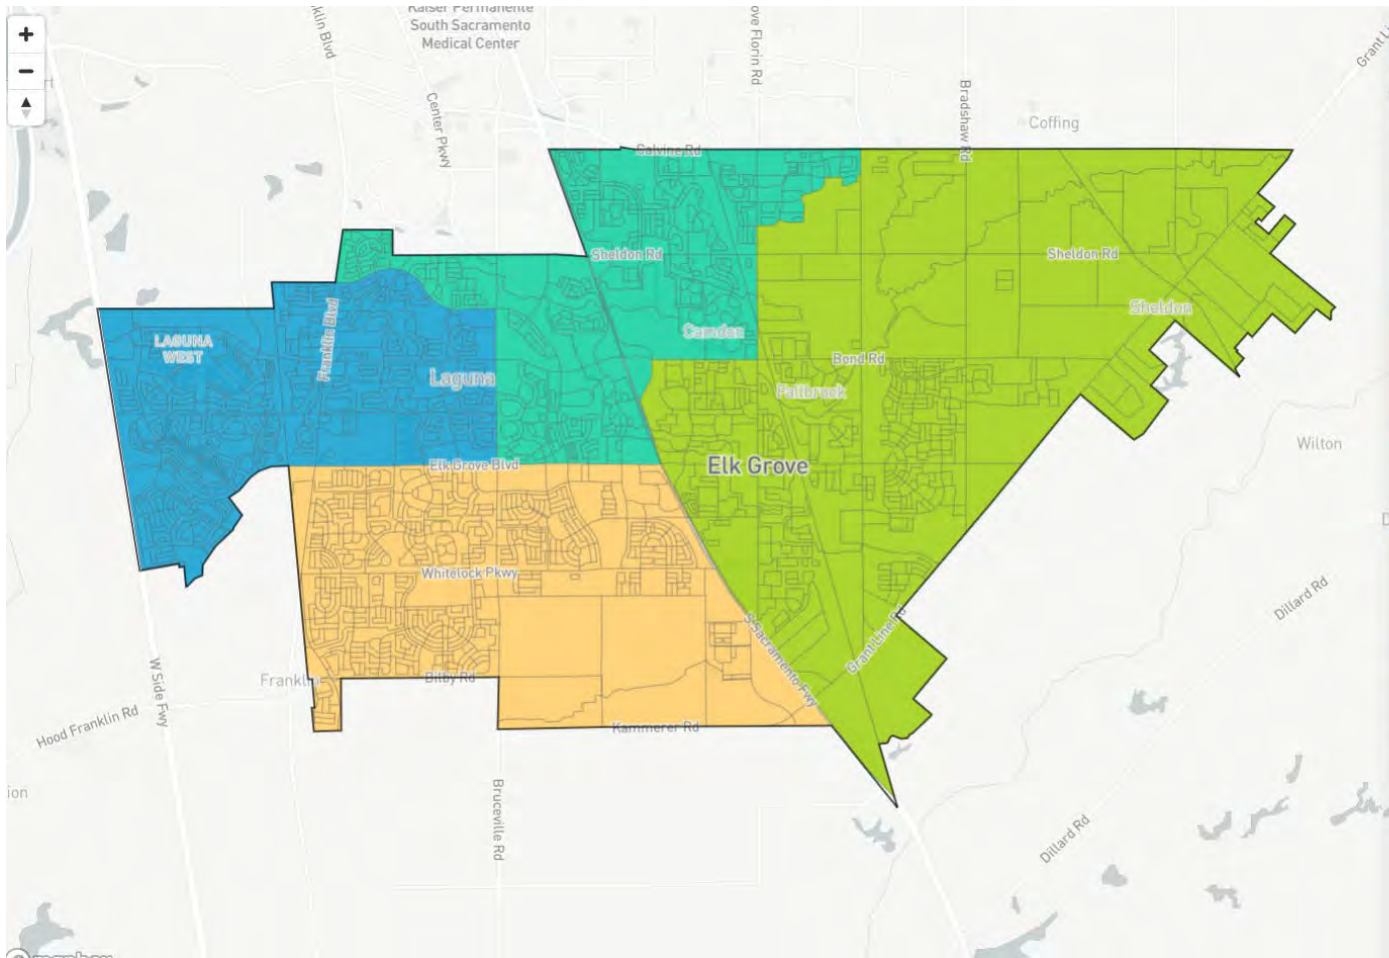

Ideal: 44,140.25

UNASSIGNED POPULATION:	0
MAX. POPULATION DEVIATION:	1.23%

Save

Population | Data Layers | Evaluation

Population Balance

① Uses adjusted 2020 Decennial Census population with processing by the City of Elk Grove on 2020 Blocks.

44,355
41,810
44,585
45,811
Ideal: 44,140.25

UNASSIGNED POPULATION: 0

MAX. POPULATION DEVIATION: 5.28%

Highlight unassigned units

Population Balance

① Uses adjusted 2020 Decennial Census population with processing by the City of Elk Grove on 2020 Blocks.

UNASSIGNED POPULATION: 0
 MAX. POPULATION DEVIATION: 4.83%

Highlight unassigned units

+ - ↑ ↓
👤 ✎ 📄 🔍
Save ☰

Population | Data Layers | Evaluation

Population Balance

① Uses adjusted 2020 Decennial Census population with processing by the City of Elk Grove on 2020 Blocks.

UNASSIGNED POPULATION: 0
 MAX. POPULATION DEVIATION: 6.62%
 Highlight unassigned units

Population Balance

① Uses adjusted 2020 Decennial Census population with processing by the City of Elk Grove on 2020 Blocks.