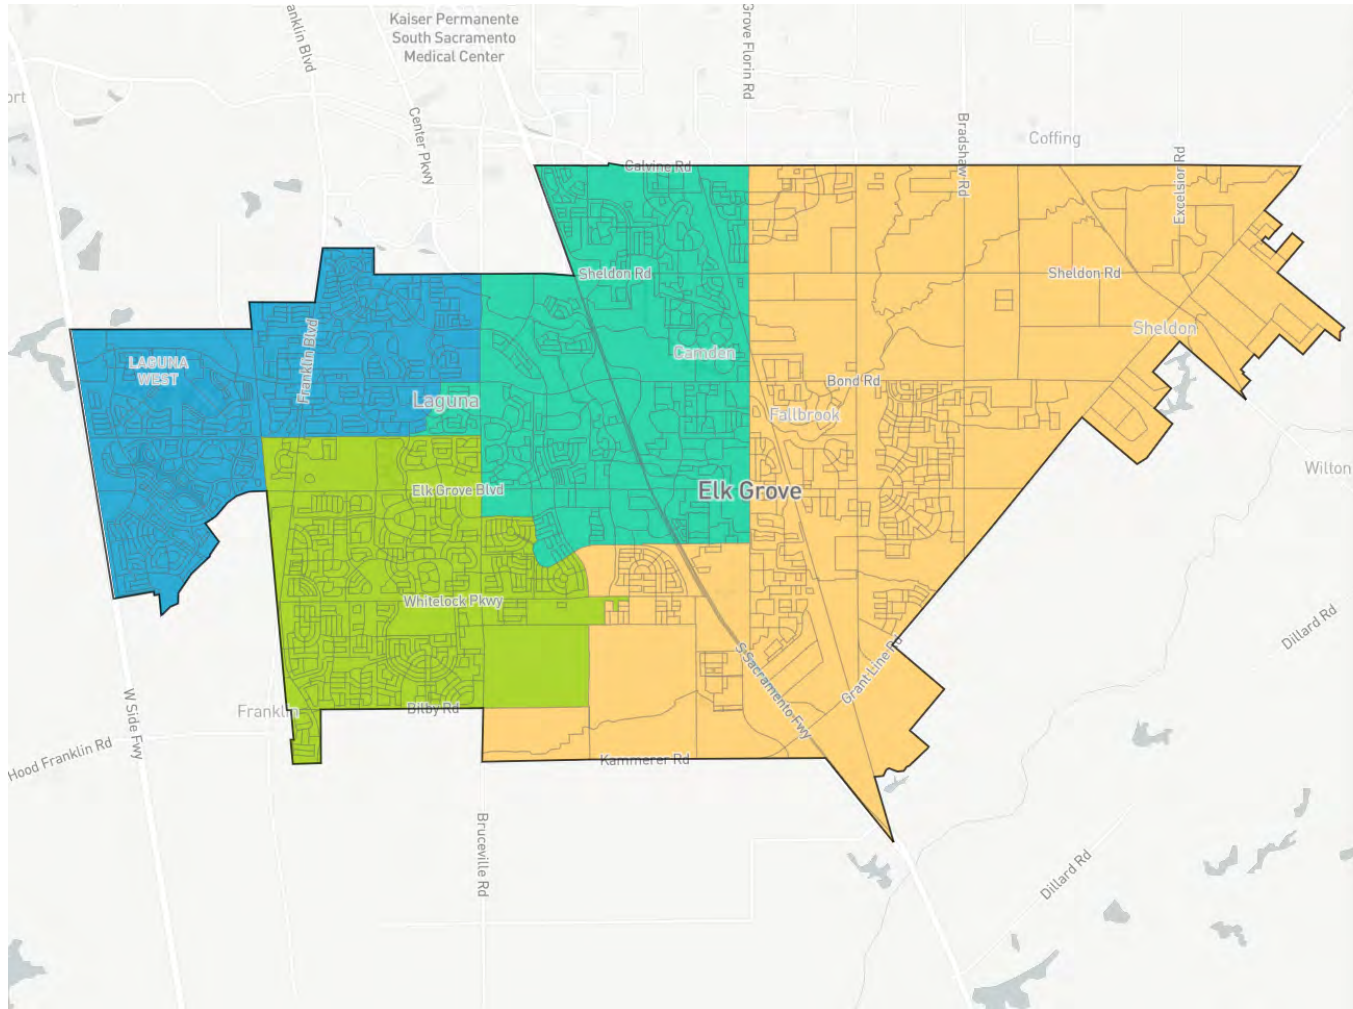

Save plan

Districtr homepage

New plan

Print / PDF

Export Districtr-JSON

Export assignment as CSV (these units)

About import/export options

Ideal: 44,140.25

UNASSIGNED POPULATION:	0
MAX. POPULATION DEVIATION:	0.33%

About redistricting

About the data

Save plan

Districtr homepage

New plan

Print / PDF

Export Districtr-JSON