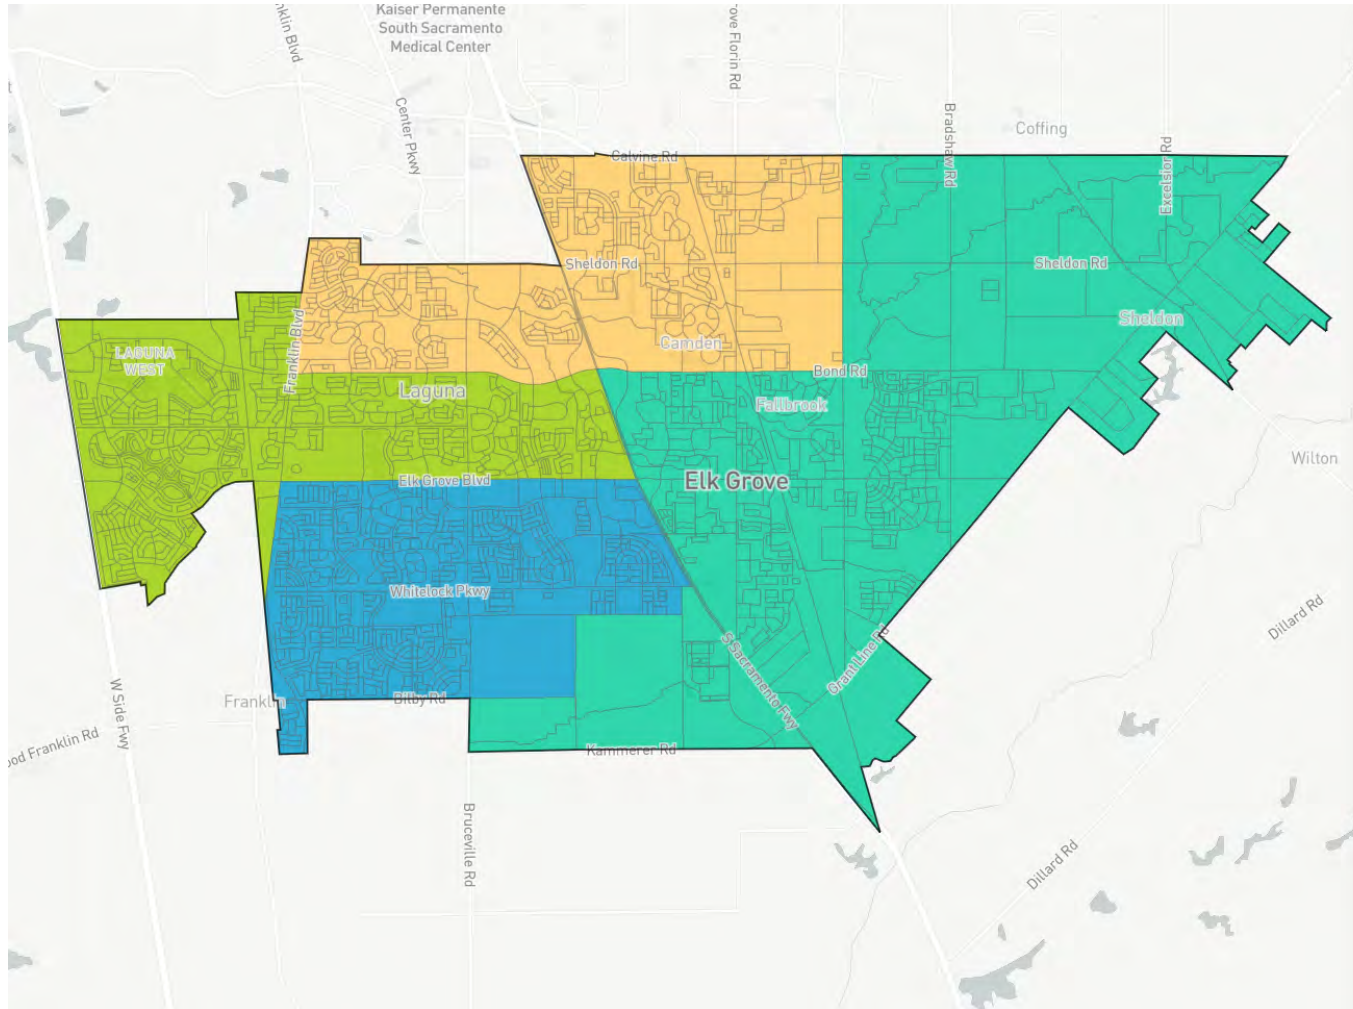

Districtr homepage

New plan

Print / PDF

Export Districtr-JSON

Export assignment as CSV (these units)

About import/export options

UNASSIGNED POPULATION: 0

MAX. POPULATION DEVIATION: 1.89%

	Ideal: 44,140.25
UNASSIGNED POPULATION:	47
MAX. POPULATION DEVIATION:	4.23%

- [About redistricting](#)
- [About the data](#)
- [Save plan](#)
- [Districtr homepage](#)
- [New plan](#)
- [Print / PDF](#)
- [Export Districtr-JSON](#)
- [Export assignment as CSV \(these units\)](#)
- [About import/export options](#)