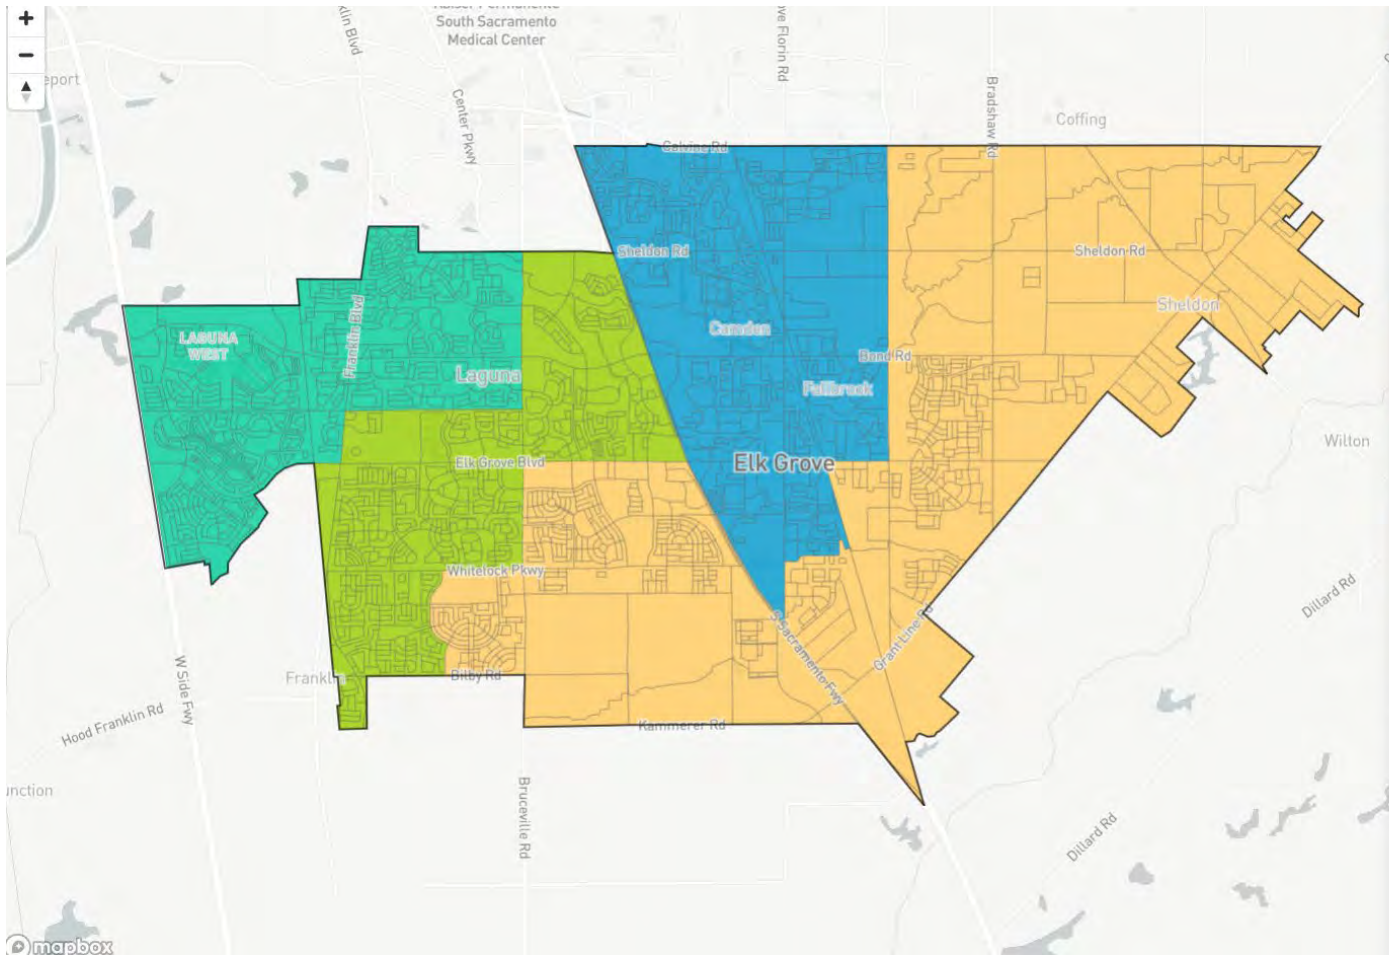

44,355
41,810
44,585
45,811
Ideal: 44,140.25

UNASSIGNED POPULATION: 0

MAX. POPULATION DEVIATION: 5.28%

Highlight unassigned units

Population Balance

① Uses adjusted 2020 Decennial Census population with processing by the City of Elk Grove on 2020 Blocks.

UNASSIGNED POPULATION: 0
 MAX. POPULATION DEVIATION: 4.83%

Highlight unassigned units

+ - ↑ ↓
👤 ✎ 📄 🔍
Save ☰

Population | Data Layers | Evaluation

Population Balance

① Uses adjusted 2020 Decennial Census population with processing by the City of Elk Grove on 2020 Blocks.

UNASSIGNED POPULATION: 0
 MAX. POPULATION DEVIATION: 6.62%
 Highlight unassigned units

Population Balance

① Uses adjusted 2020 Decennial Census population with processing by the City of Elk Grove on 2020 Blocks.

UNASSIGNED POPULATION: 0

MAX. POPULATION DEVIATION: 5.8%

Highlight unassigned units

About redistricting

About the data

Save plan

Districtr homepage

New plan