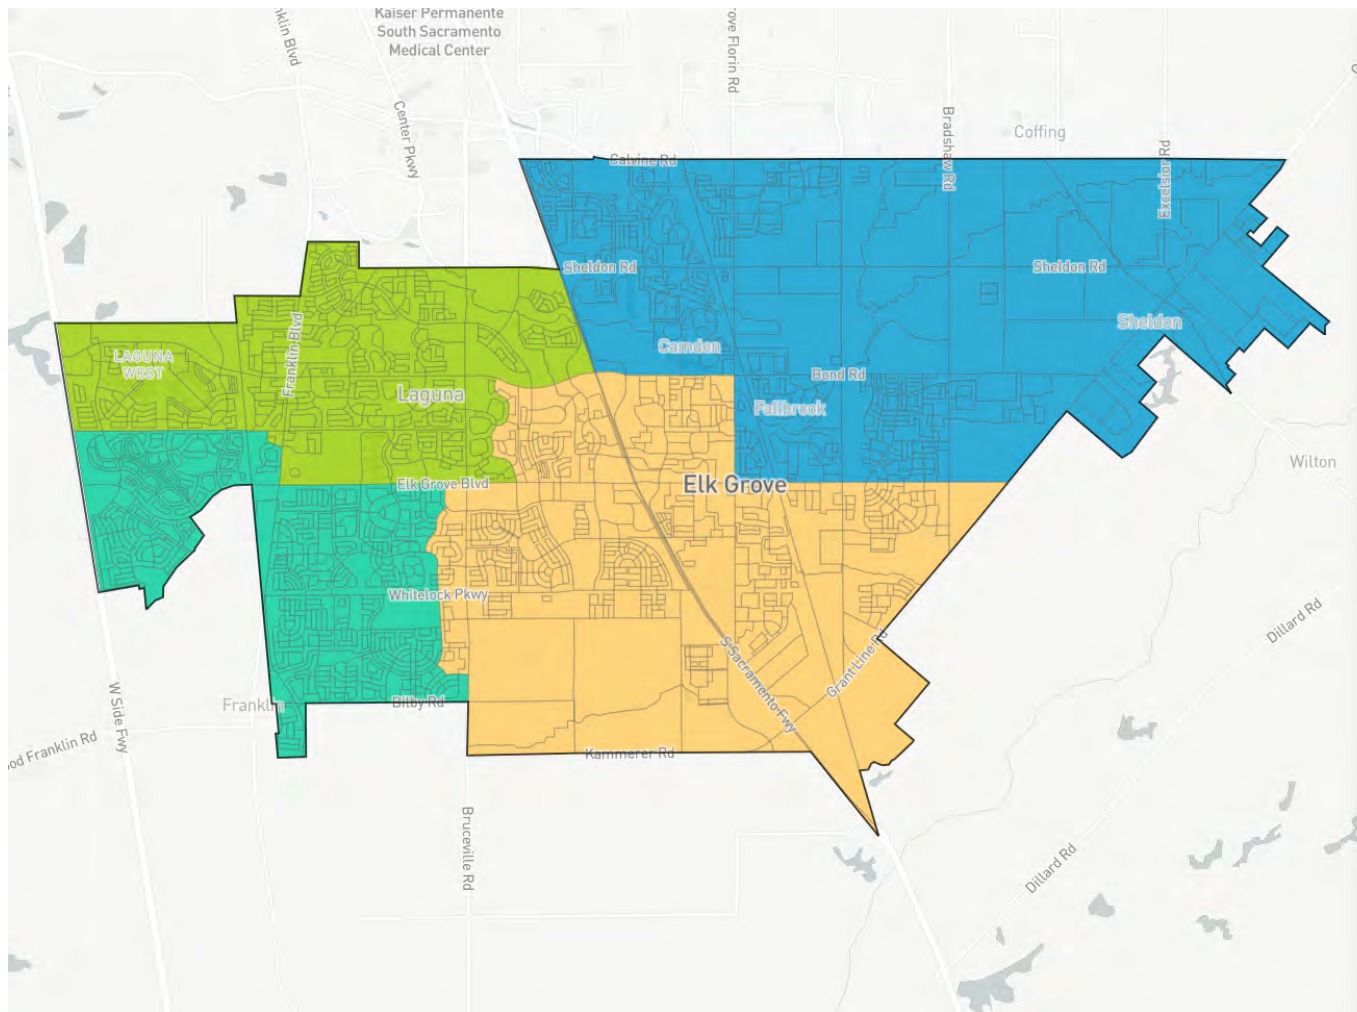

UNASSIGNED POPULATION: 0

MAX. POPULATION DEVIATION: 5.8%

Highlight unassigned units

About redistricting

About the data

Save plan

Districtr homepage

New plan

Print / PDF

Export Districtr-JSON

Export assignment as CSV (these units)

About import/export options

Ideal: 44,140.25

UNASSIGNED POPULATION:	0
MAX. POPULATION DEVIATION:	3.9%

About redistricting

About the data