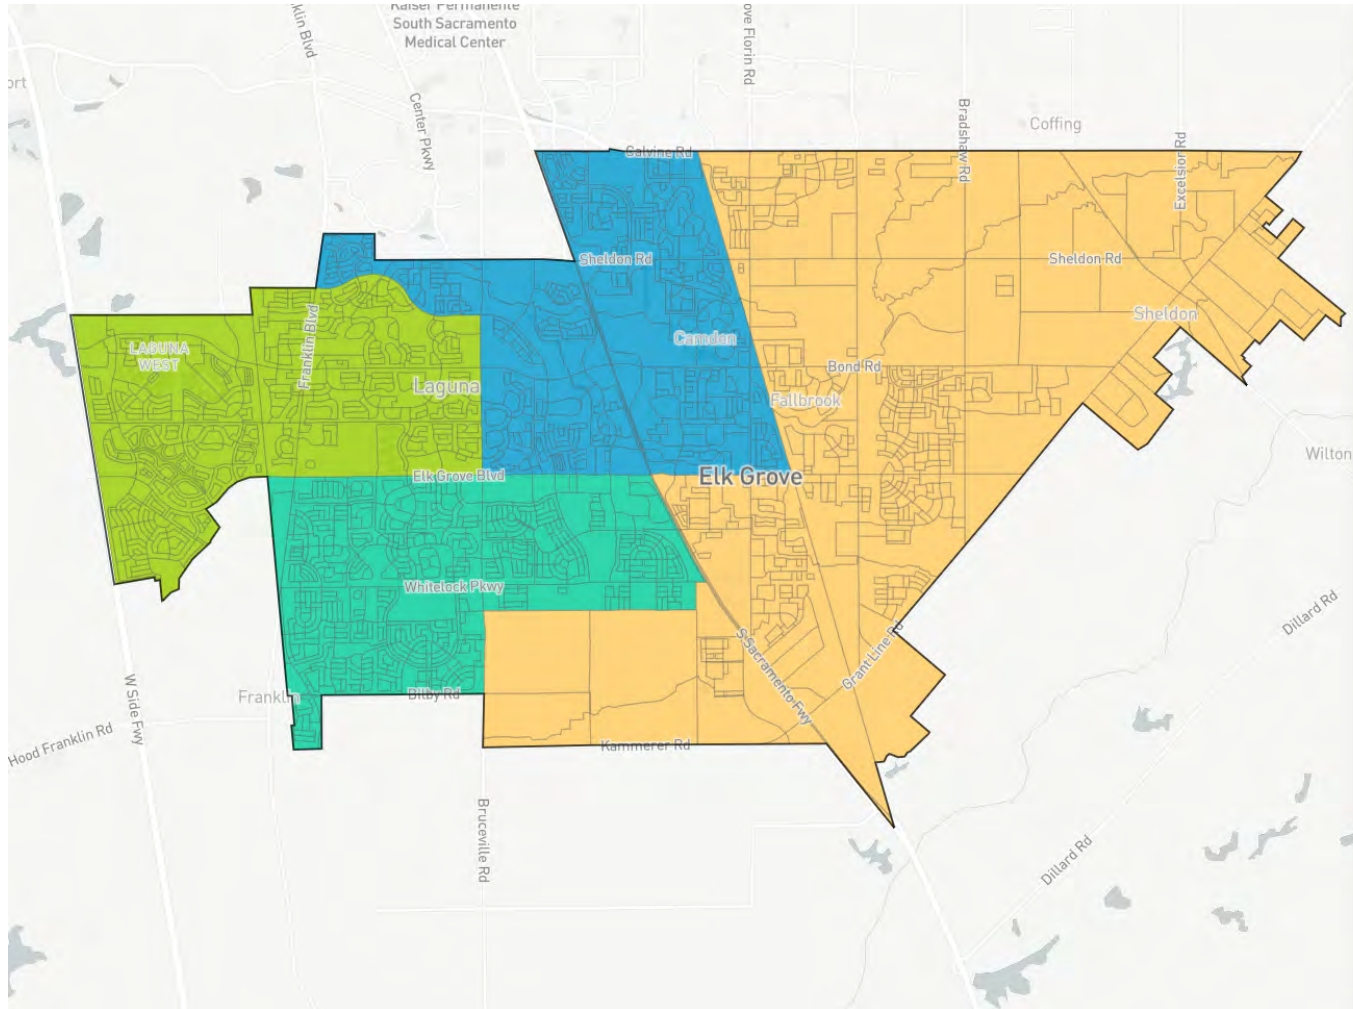

	Ideal: 44,140.25
UNASSIGNED POPULATION:	0
MAX. POPULATION DEVIATION:	5.27%

About redistricting

About the data

Save plan

Districtr homepage

New plan

Print / PDF

Export Districtr-JSON

Export assignment as CSV (these units)

About import/export options

Ideal: 44,140.25

UNASSIGNED POPULATION: 0

MAX. POPULATION DEVIATION: 6.51%

About redistricting

About the data

Save plan

MAX. POPULATION DEVIATION: 2.83%

About redistricting

About the data

Save plan

Districtr homepage

New plan

Print / PDF

Export Districtr-JSON