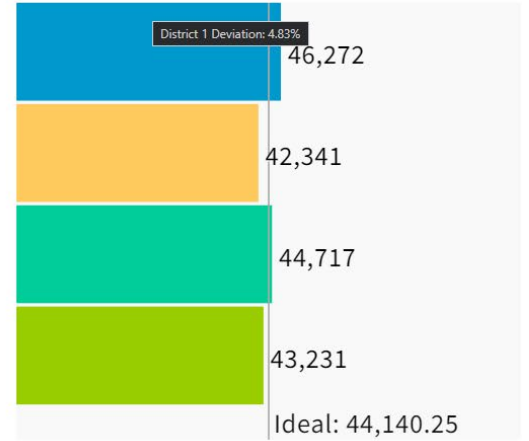

Population Balance

① Uses adjusted 2020 Decennial Census population with processing by the City of Elk Grove on 2020 Blocks.

UNASSIGNED POPULATION: 0
 MAX. POPULATION DEVIATION: 4.83%

Highlight unassigned units