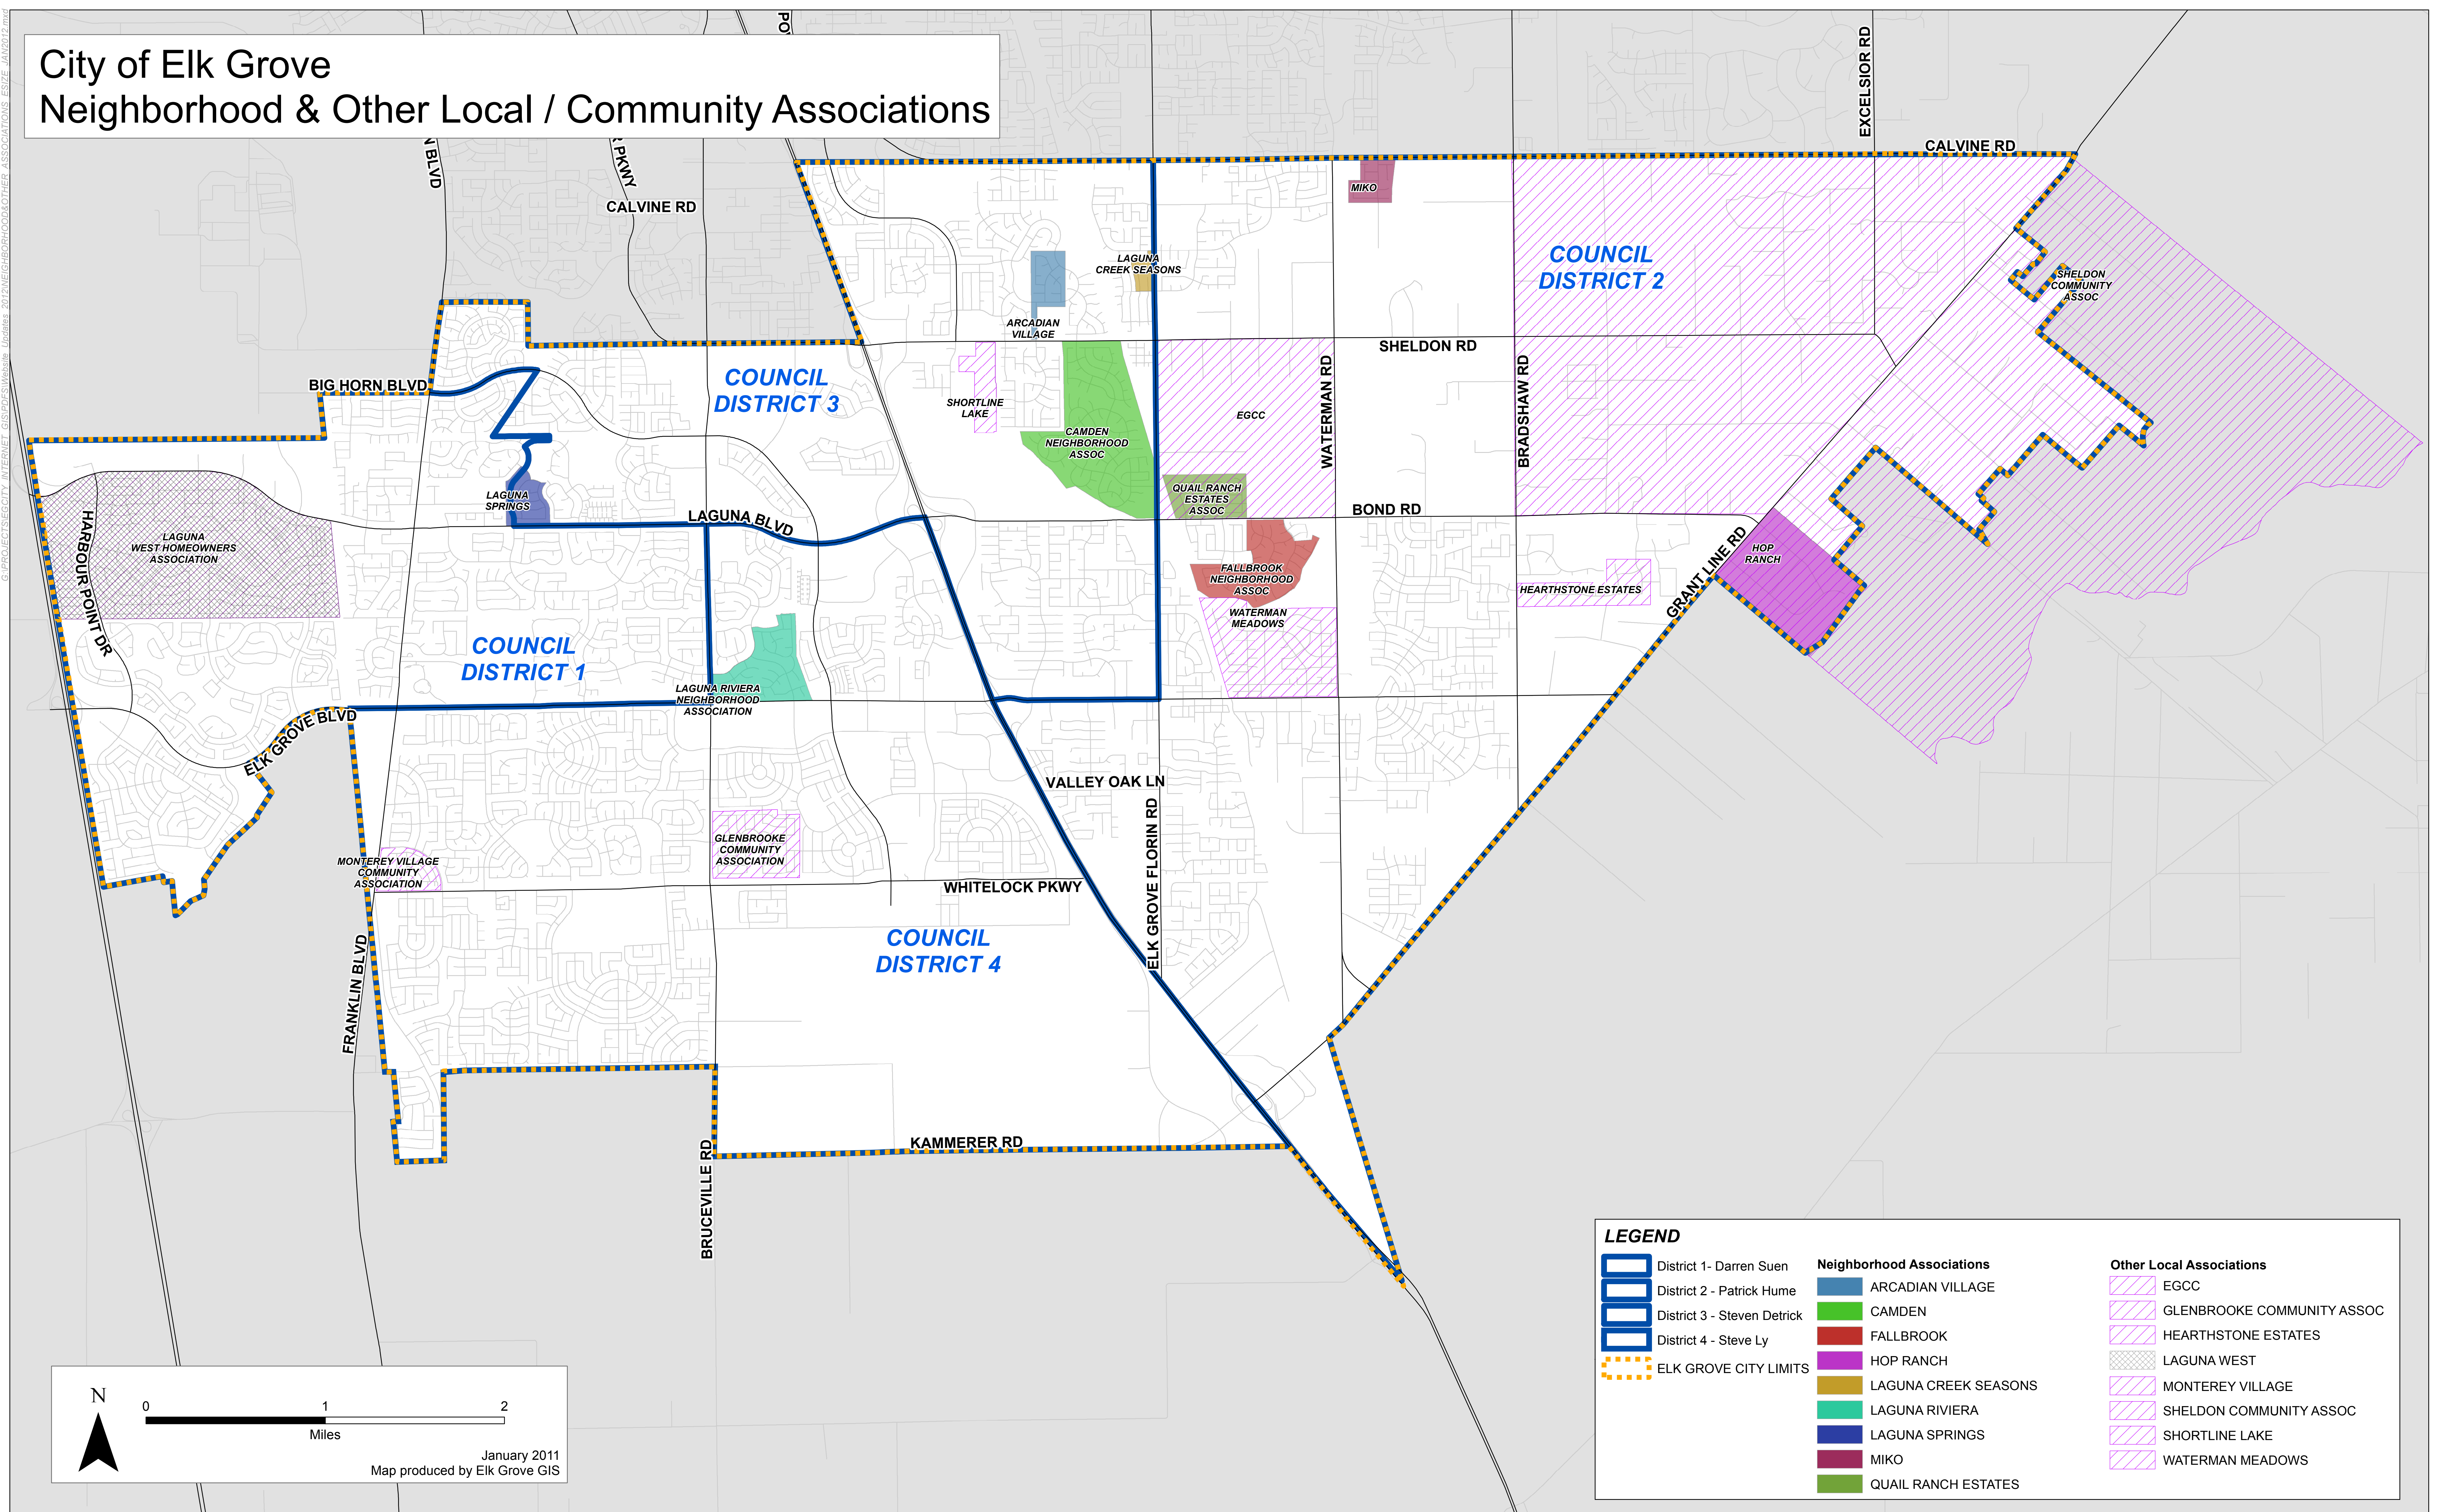

City of Elk Grove Neighborhood & Other Local / Community Associations

LEGEND					
	District 1 - Darren Suen		ARCADIAN VILLAGE		EGCC
	District 2 - Patrick Hume		CAMDEN		GLENBROOKE COMMUNITY ASSOC
	District 3 - Steven Detrick		FALLBROOK		HEARTHSTONE ESTATES
	District 4 - Steve Ly		HOP RANCH		LAGUNA WEST
	ELK GROVE CITY LIMITS		LAGUNA CREEK SEASONS		MONTEREY VILLAGE
			LAGUNA RIVIERA		SHELDON COMMUNITY ASSOC
			LAGUNA SPRINGS		SHORTLINE LAKE
			MIKO		WATERMAN MEADOWS
			QUAIL RANCH ESTATES		